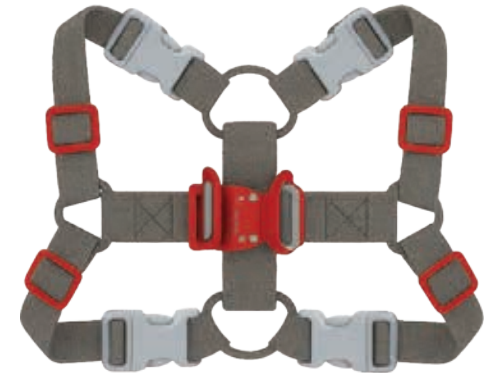

SILUC13333
GREY (WEBBING)

ABOUT MAXIMUS

Meet Maximus – our brand-new adaptable harness. This harness is unique because it can be worn two ways. On one hand, the harness can be used on its own for safe and durable walking protection. On the other hand, it can be used in conjunction with select qualifying winter jackets. While extremely functional, it is equally as robust. Made with reflective prints, metal rings for safety, and a plastic slider for extending or tightening, it truly has it all (and in two colors may we add!)

ABOUT THE DESIGN

- Silvershield™ Coating
- Water Resistant
- Patented Buckles
- Reflective Print
- Plastic Slider for Extending/Tightening