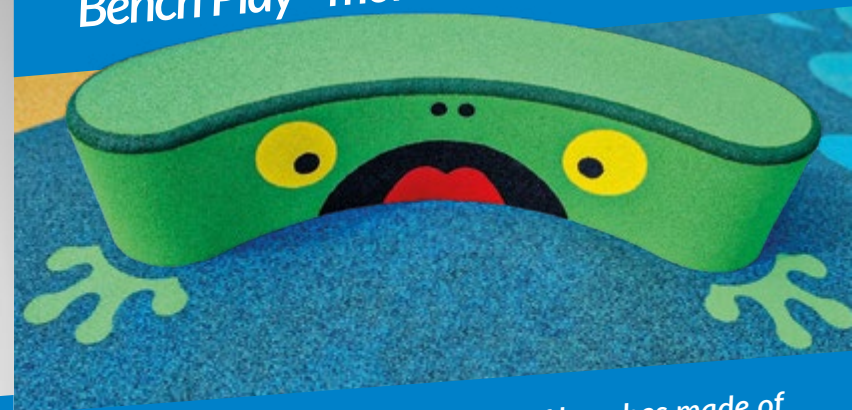

EPDM PLAY BENCH IS A GREAT FOR:

- schools and kindergartens;
- playgrounds and parks;
- outdoor fitness zones;
- sports grounds.

EPDM Bench Play is also a perfect side barrier of the sports grounds! It is great for play and rest as well.

Co-funded by
the European Union

MINISTRY OF INDUSTRY AND TRADE
OF THE CZECH REPUBLIC

EPDM

BENCHES PLAY

Bench Play - more than just a bench!

This unique, safe and durable line of benches made of EPDM, comes in several variations of shape and size, there are endless possibilities of graphical options and it can be used in many ways: can be sat on, can be played with, used for exercise or just looked at.