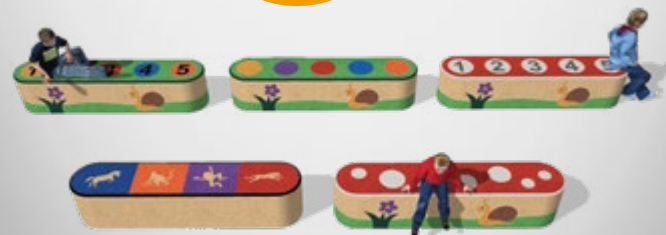

EPDM PLAY BENCH IS A GREAT FOR:

- schools and kindergartens;
- playgrounds and parks;
- outdoor fitness zones;
- sports grounds.

EPDM Bench Play is also a perfect side barrier of the sports grounds! It is great for play and rest as well.

Co-funded by
the European Union

MINISTRY OF INDUSTRY AND TRADE
OF THE CZECH REPUBLIC

EPDM

BENCHES PLAY

Bench Play - more than just a bench!

This unique, safe and durable line of benches made of EPDM, comes in several variations of shape and size, there are endless possibilities of graphical options and it can be used in many ways: can be sat on, can be played with, used for exercise or just looked at.

4soft

100 +1 BENCH DESIGNS

EPDM Bench Play can be customized with different colours, designs, or logos to match your style and brand.

Sport and Fitness

4soft can design your own EPDM bench

Playgrounds

Sit and Play!

Rest and Play

Simple installation. Just glue it!

A good meeting place and usefull area for players and spectators.