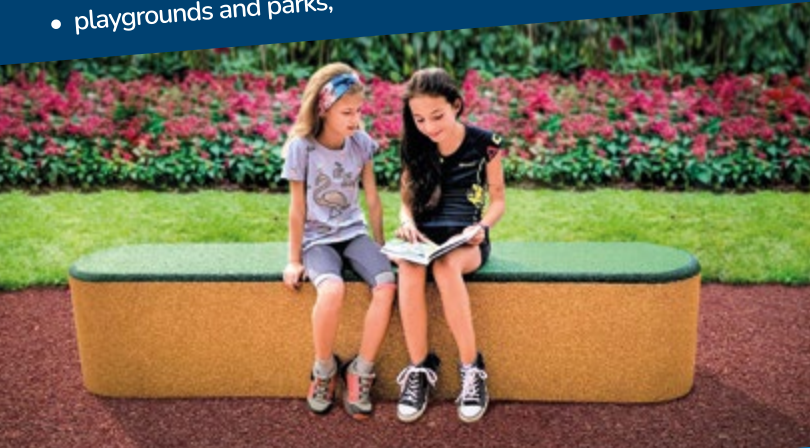

EPDM PLAY BENCH IS A GREAT FOR:

- schools and kindergartens;
- playgrounds and parks;
- outdoor fitness zones;
- sports grounds.

EPDM Bench Play is also a perfect side barrier of the sports grounds! It is great for play and rest as well.

Co-funded by
the European Union

MINISTRY OF INDUSTRY AND TRADE
OF THE CZECH REPUBLIC

EPDM

BENCHES PLAY

Bench Play - more than just a bench!

This unique, safe and durable line of benches made of EPDM, comes in several variations of shape and size, there are endless possibilities of graphical options and it can be used in many ways: can be sat on, can be played with, used for exercise or just looked at.

Rest and Play

Simple installation. Just glue it!

A good meeting place and usefull area for players and spectators.