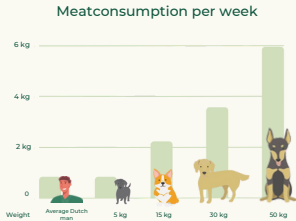

Developed and produced in The Netherlands.

High palatability

Developed with years of experience.

100% recyclable

Packaging is 100% recyclable and made of recycled materials.

THE PROBLEM

20%

of the meat industry goes towards feeding our beloved cats & dogs!

"An average dog consumes almost 3 times more meat than an average Dutch man."

Source: National Institute for Public Health and the Environment | RIVM

Our *plantastic* menu

Explore our complete, hypoallergenic plant-based range filled with colorful superfoods, health benefits, and delicious flavors! Tailored for 100% plant-loving pups, dogs with food allergies, or sustainable Meatless Monday enthusiasts. They're also perfect as supplementary nutrition alongside BARF diets.