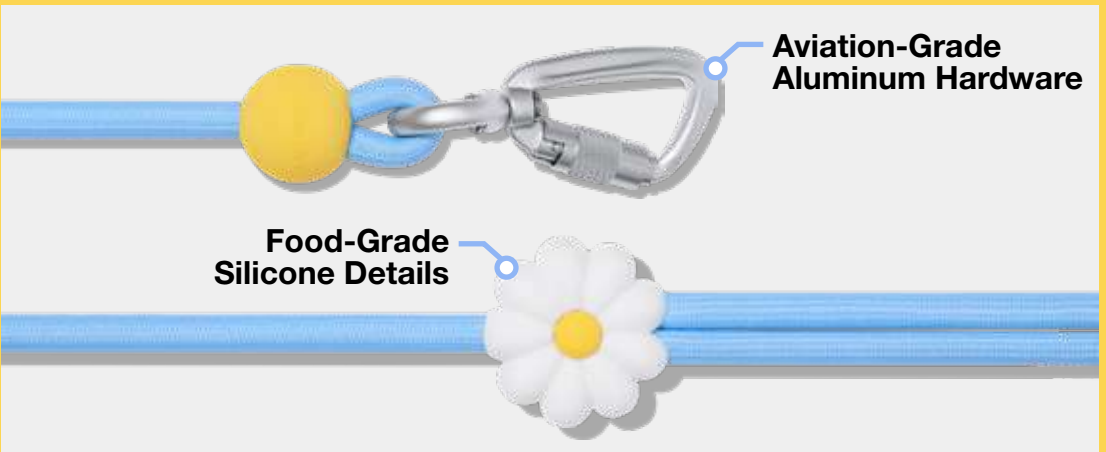

Santal Forest

Chroma

Lightweight
Durable Rope

Peru Knot

Metal Slide
Buckle

Food-Grade
Silicone Stopper

Designed Down to Every Detail

Lightness. Relentless.

Supports up to 165 lbs of tensile strength.

**VETRESKA CONNECT
LITE ROPE LEASH**

Flora

Daisy

Strawberry

Coffee

360° Tangle-Free Swivel Ring

Soft-to-the-Touch Comfort

Twist-Free Freedom

Effortless Control. Refined in Motion.

Light to wear. Made to stay connected.

VETRESKA CONNECT PREMIUM CLASSIC ROPE LEASH

Flora

Daisy

Strawberry

Coffee