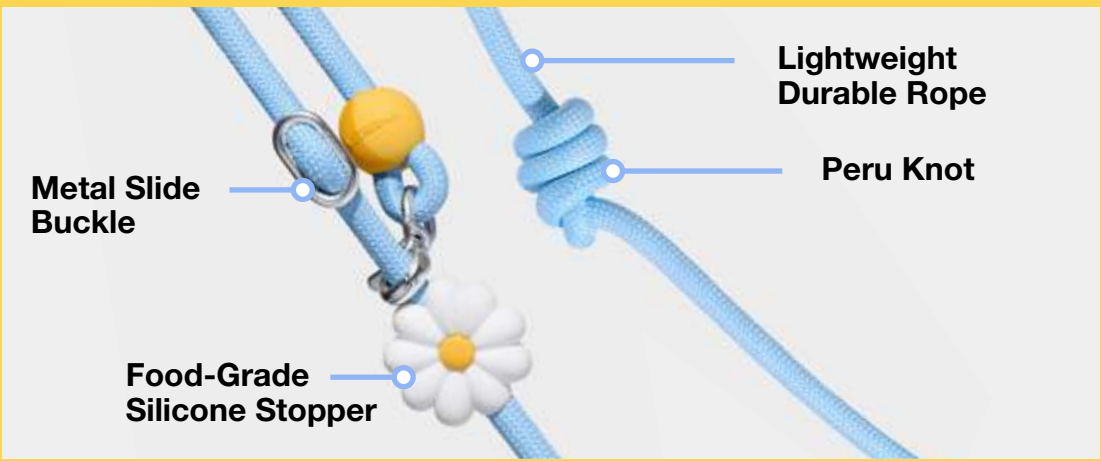

Handheld. Crossbody.
Waist-worn.

VETRESKA CONNECT MULTIFUNCTIONAL ROPE LEASH

Flora

Daisy

Bow De Noir

Mist & Merlot

Strawberry

Coffee

Santal Forest

Chroma

Lightweight
Durable Rope

Peru Knot

Metal Slide
Buckle

Food-Grade
Silicone Stopper

Designed Down to Every Detail

Lightness. Relentless.

Supports up to 165 lbs of tensile strength.

**VETRESKA CONNECT
LITE ROPE LEASH**

Flora

Daisy

Strawberry

Coffee

360° Tangle-Free Swivel Ring

Soft-to-the-Touch Comfort