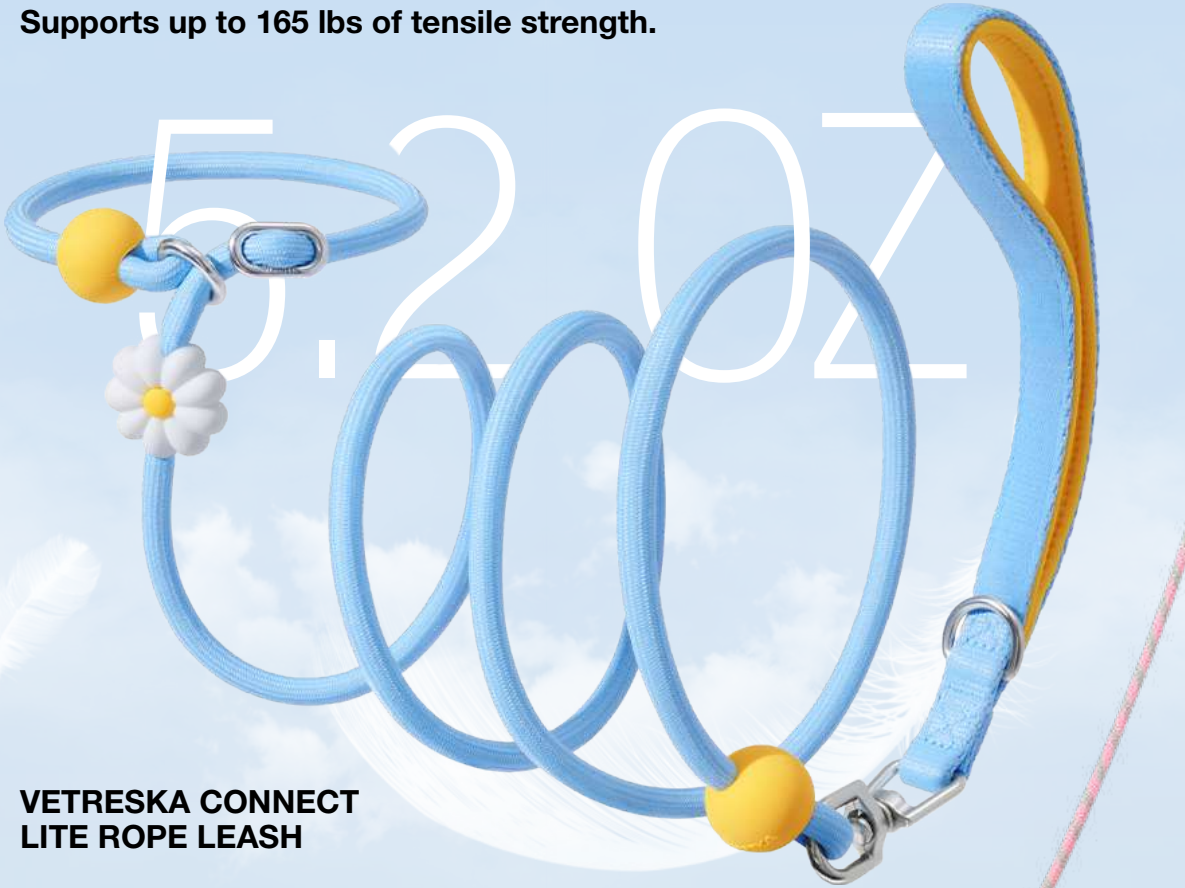

Handheld. Crossbody.
Waist-worn.

VETRESKA CONNECT MULTIFUNCTIONAL ROPE LEASH

Flora

Daisy

Bow De Noir

Mist & Merlot

Strawberry

Coffee

Santal Forest

Chroma

Lightweight
Durable Rope

Peru Knot

Metal Slide
Buckle

Food-Grade
Silicone Stopper

Designed Down to Every Detail

Lightness. Relentless.

Supports up to 165 lbs of tensile strength.

**VETRESKA CONNECT
LITE ROPE LEASH**

Flora

Daisy

Strawberry

Coffee

360° Tangle-Free Swivel Ring

Soft-to-the-Touch Comfort