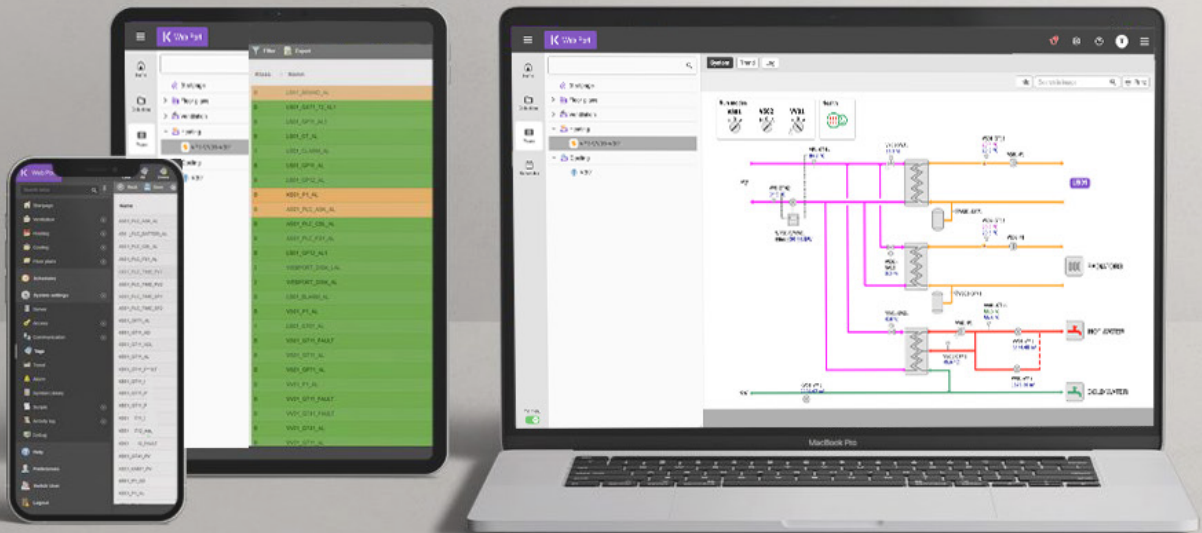

# Web Port

Create your building integration solution with the most appreciated SCADA-platform on the market.

Our independent building integration system, Web Port, combine all data, technical equipment, and systems from all properties with data from third-party applications and other parts of an organization.

# Superior flexibility and a fast learning curve

What makes **Web Port** special is its independence, scalability, and flexibility. Evolving over the past decade through close collaboration with integration partners and the diverse requirements of building owners, tenants, and policymakers, giving you more than the traditional HMI, BMS, or SCADA system.

With Web Port it is easy to connect, visualize, monitor, and create smart, customized solutions for almost any automation, energy efficiency, and reporting challenges.

We strive to offer you a building integration system with a fast learning curve that dramatically reduces the time spent on installation, operation, security, updates, and support.

## Tagging standards

Save time with our customizable data tagging standard. Web Port uses tags to associate technical addresses with an object-oriented name structure. This structure then acts as instructions for Web Port to perform a variety of clever automated connections. The tagging standard is 100% customizable to fit your or your customers' needs.