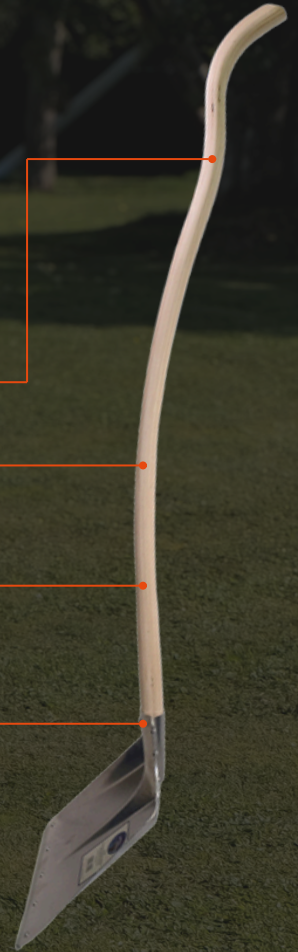

## SHW Ergo-Line

Ergonomics meets quality - the new Ergo-Line for SHW gardening tools has been specially developed for first-class comfort and maximum efficiency. This is ensured by the special, ergonomic bend in the handle. The innovative combination of lightweight poplar and robust beech wood guarantees maximum stability with minimum effort.

### Product features:

- Ergonomic double-curved handle shape
- High-quality wood layers made of lightweight poplar wood and durable beech wood
- Stable glulam processing
- Perfectly matched cone

### Quality characteristics

Ergonomic design

Combination of poplar and beech wood

Suitable cone from handle to tool head

### Benefits

Reduces strain on the back and joints

for a lightweight yet sturdy handle

for a secure and firm fit