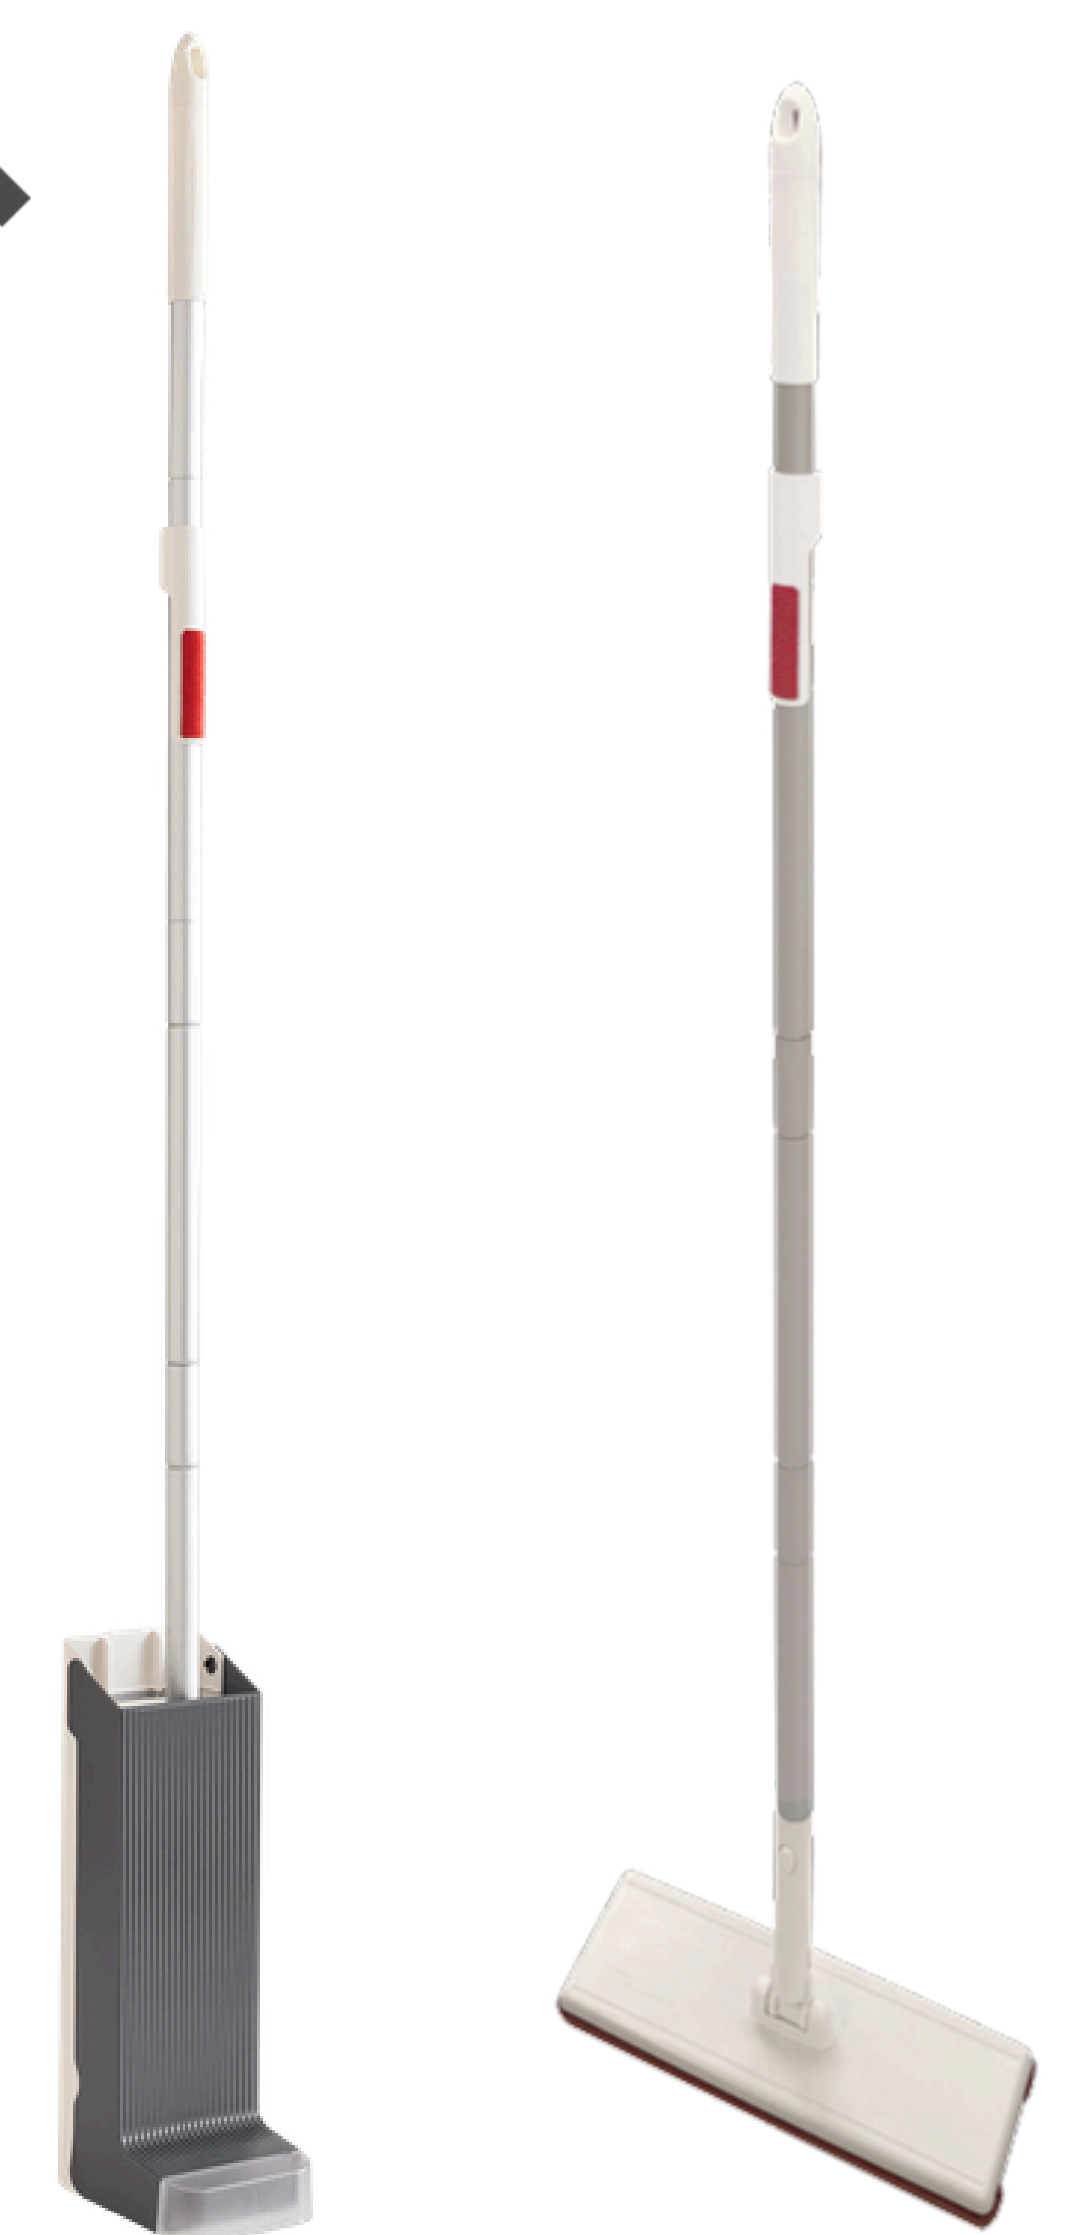

N35

PACPAK™ WIPER

1100×246×85(in use) 660g
12P/C
340×560×405mm 10.7Kg

for pet fur

for dust bunnies