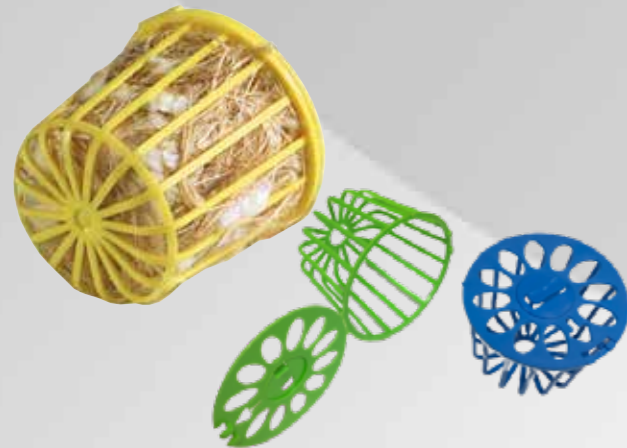

PLACE FOR NEST MATERIAL

- Place for nest material for the Bird cage, it can be placed inside the Bird cage .
- Multicolor material.
- Quality strong plastic product.

50pc/box

BOX FOR NEST MATERIAL

- Empty Papper Box as to put nest material for the Bird cage, it can be placed inside the Bird cage .
- Quality papper product with Farma Logo.

1pc/box