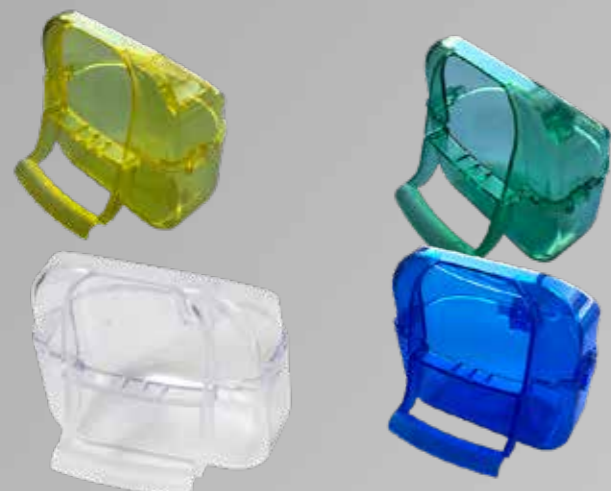

Accessories

10000

FEEDER FOR CAGES

- Feeder for the Bird cage, it can be placed outside or inside the Bird cage .
- Multicolor or Transparent material.
- Quality strong plastic product.

80pc/box

10023

FEEDER WITH 2 WINDOWS

- Feeder for the Bird cage with 2 windows, it can be placed outside or inside the Bird cage
- Multicolor or Transparent material.
- Quality strong plastic product.

50pc/box

10024

FEEDER WITH 3 WINDOWS

- Feeder for the Bird cage with 3 windows, it can be placed outside or inside the Bird cage .
- Multicolor or Transparent material.
- Quality strong plastic product.

50pc/box

10016

FEEDER SMALL 10CM

- Feeder small 10 cm for the Bird cage, it can be placed inside the Bird cage .
- Multicolor material with dimensions 10,5 x 5,5 x 5 cm .
- Quality strong plastic product.

100pc/box

10017

FEEDER BIG 15CM

- Feeder big 15 cm for the Bird cage, it can be placed inside the Bird cage .
- Multicolor material with dimensions 15 x 6 x 5,5 cm.
- Quality strong plastic product.

50pc/box