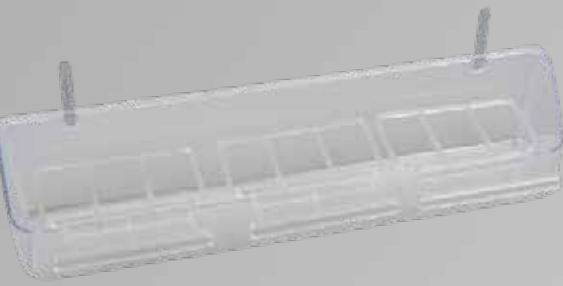

50pc/box

10016

FEEDER SMALL 10CM

- Feeder small 10 cm for the Bird cage, it can be placed inside the Bird cage .
- Multicolor material with dimensions 10,5 x 5,5 x 5 cm .
- Quality strong plastic product.

100pc/box

10017

FEEDER BIG 15CM

- Feeder big 15 cm for the Bird cage, it can be placed inside the Bird cage .
- Multicolor material with dimensions 15 x 6 x 5,5 cm.
- Quality strong plastic product.

50pc/box

10025

FEEDER 20CM WITH PARTITIONS

- Feeder 20cm with partitions for the Bird cage, it can be placed inside the Bird cage .
- Transparent material.
- Quality strong plastic product.

50pc/box

10026

FEEDER 30CM WITH PARTITIONS

- Feeder 30cm with partitions for the Bird cage, it can be placed inside the Bird cage .
- Transparent material.
- Quality strong plastic product.

50pc/box

10014

EGG CUP SMALL

- Egg cup small for the Bird cage, it can be placed inside the Bird cage .
- Multicolor or Transparent material.
- Quality strong plastic product.