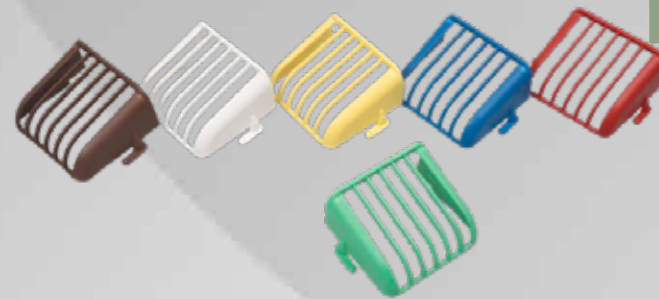

10025

FEEDER 20CM WITH PARTITIONS

- Feeder 20cm with partitions for the Bird cage, it can be placed inside the Bird cage .
- Transparent material.
- Quality strong plastic product.

50pc/box

10026

FEEDER 30CM WITH PARTITIONS

- Feeder 30cm with partitions for the Bird cage, it can be placed inside the Bird cage .
- Transparent material.
- Quality strong plastic product.

50pc/box

10014

EGG CUP SMALL

- Egg cup small for the Bird cage, it can be placed inside the Bird cage .
- Multicolor or Transparent material.
- Quality strong plastic product.

150pc/box

10027

FEEDER FOR FRUITS OR NEST MATERIAL

- Feeder for Fruits or Nest Material for the Bird cage, it can be placed inside the Bird cage .
- Multicolor material.
- Quality strong plastic product.

- Egg cup with ring holder for the Bird cage, it can be placed inside the Bird cage .
- Transparent material with multicolor ring.
- Quality strong plastic product.

200pc/box

10226

MINI FEEDER FOR VITAMINS