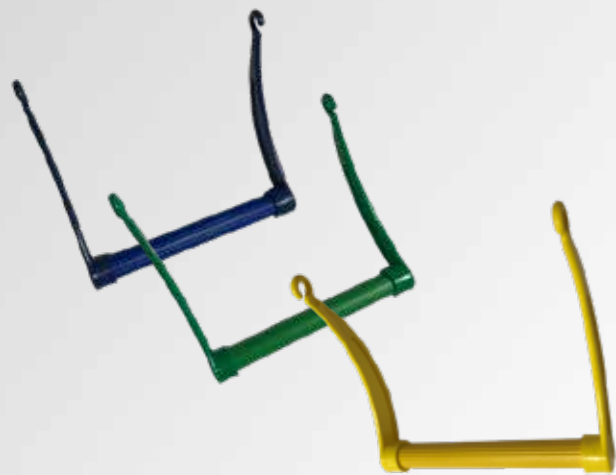

10011

BATH INTERNAL SMALL

- Bath internal small for the Bird cage, it can be placed inside the Bird cage .
- Multicolor material with dimensions 12 x 8 x 3 cm.
- Quality strong plastic product.

100pc/box

10002

TWIG

- Twig 21 cm. for the Bird cage, it can be placed inside the Bird cage .
- Multicolor material.
- Quality strong plastic product.

500pc/box

10003

STRAIGHT TWIG

- Straight Twig 20 cm. for the Bird cage, it can be placed inside the Bird cage.
- Multicolor material.
- Quality strong plastic product.

500pc/box

10006

SWING

- Swing for the Bird cage, it can be placed inside the Bird cage .
- Multicolor material.
- Quality strong plastic product.

500pc/box

10001

LONG STRAIGHT TWIG 100 CM

- Long straight twig 100 cm for the Bird cage, it can be placed inside the Bird cage .
- Multicolor material.
- Quality strong plastic product.