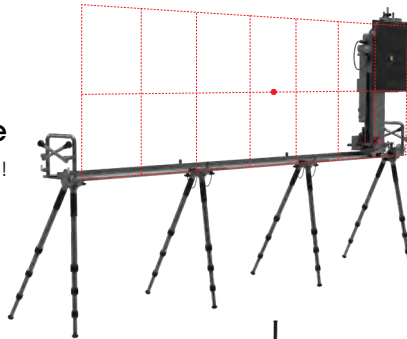

## NOVO Slider L / XXL

For detailed information, please review the Sliders brochure

The Ideal solution for screening Large & XXL objects

**Folding Slider L  
Triple Rail**

**Elevated Mode**  
Maximum Height - 65" (165cm)!