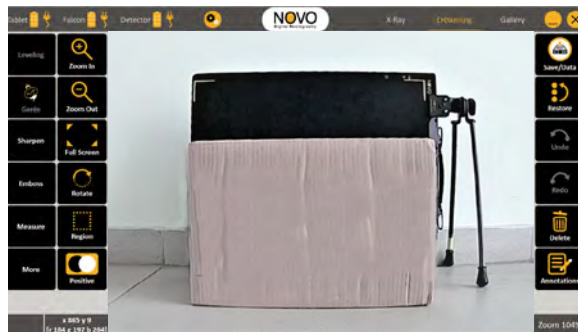

External Still Image