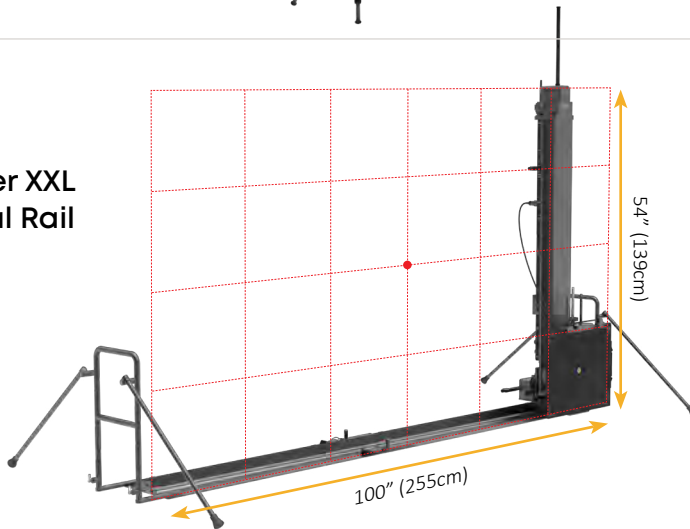

## NOVO Slider L / XXL

For detailed information, please review the Sliders brochure

The Ideal solution for screening Large & XXL objects

**Folding Slider L  
Triple Rail**

**Elevated Mode**  
Maximum Height - 65" (165cm)!

## 3D Arc Mesh/3D Arc Lite

For detailed information, please review the 3D Arc brochure

The 3D Arc provides precise location & exact measurements for IED disruption & manual entry. Extremely easy to use touch interface, provides accurate X, Y, Z measurements and 3D imaging in seconds.