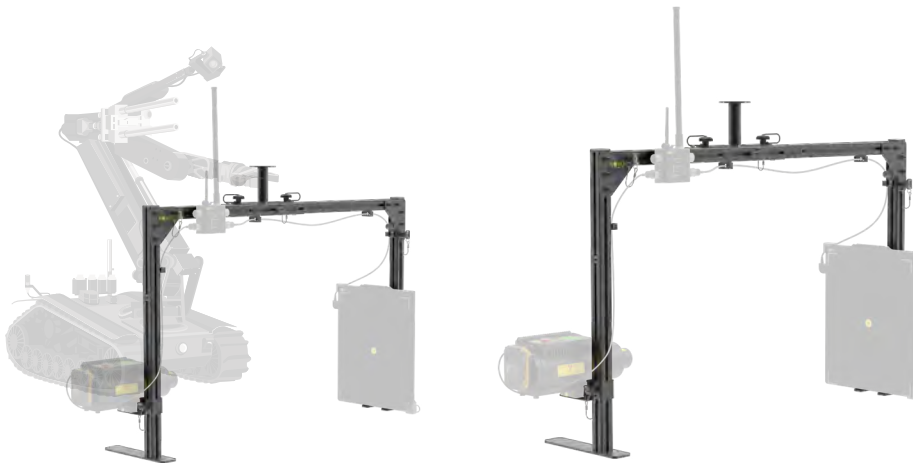

C-Arm Detector and X-Ray Holder