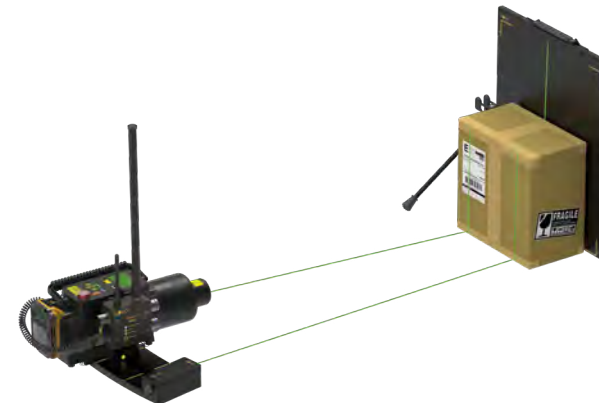

3D Arc Lite

Manual operation in a super small & lightweight package for maximum mobility