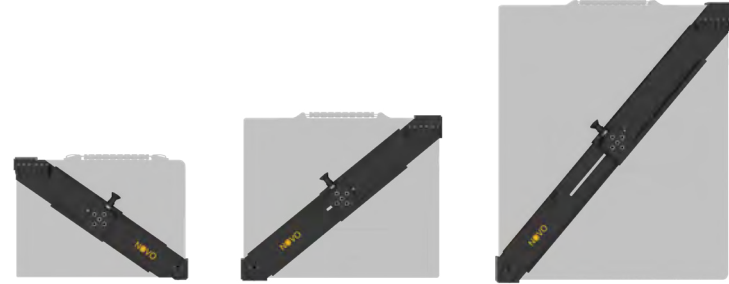

- LED lights
- Infrared light

X-Ray Image

Organic & Inorganic Detection Image

External Still Image

## Diagonal Tripod Mounts

The Diagonal Tripod Mount is a lightweight accessory that firmly holds the Detector and provides various positioning options.