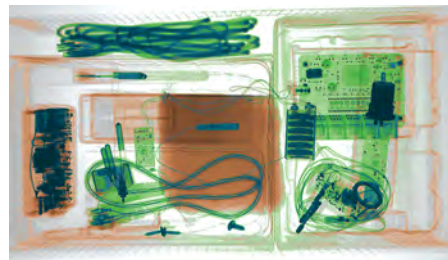

Organic & Inorganic Detection Image