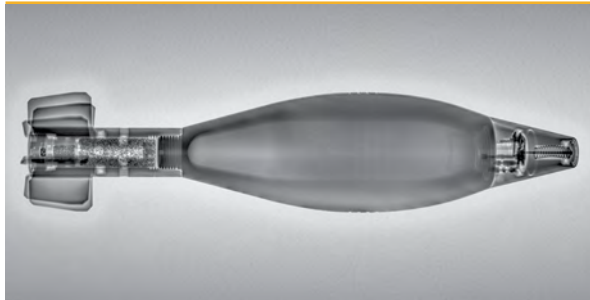

Applications

EOD / IED

In EOD/IED split seconds decisions are imperative. Immediate high quality digital images are crucial for analysis of the insides of a suspected object or a bomb.

What is inspected?

EOD's, IED's, Explosives etc.