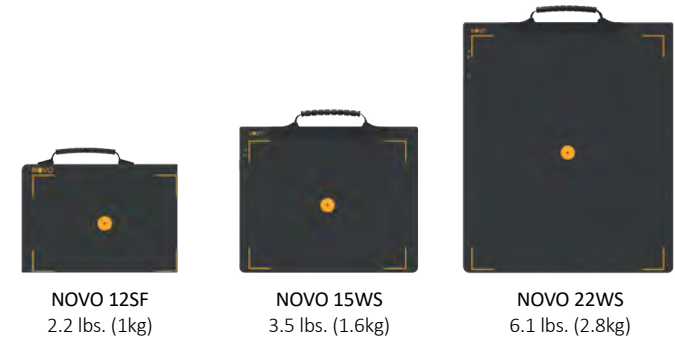

Improved Genie Algorithm - 4 times faster!

Allows for taking a single image and enhancing both easy to penetrate and difficult to penetrate objects on the same image, while showing all elements and highlighting all the threats with just one touch.

3D Measurement & Imaging

The 3D Arc provides precise location and exact measurements (1-2mm accuracy) for IED disruption and manual entry. Extremely fast and easy to use tool building 3D images in seconds, giving unprecedented information.

Stitching Feature

Rapidly stitch multiple images together in seconds either by using Automatic Stitching feature or easy to use Manual Stitching with advanced tools, such as HDR etc.

HDR Feature

Allows for taking a high exposure image to penetrate difficult areas, combined with a low exposure image showing delicate items and producing a hybrid High Dynamic Range X-Ray image.

XTK Software

Full Compatibility in Windows & Android

Detectors

For detailed information, please review the systems brochures

The NOVO range of Detectors provide outstanding image quality in a rugged, durable, thin design and are the latest in DR imaging technology.

- Dual direction magnetic connector
- Wireless & wired operation
- Specifically designed for fieldwork & harsh weather conditions
- Quick removable & rechargeable battery

Detector Model	NOVO 12SF	NOVO 15WS	NOVO 22WS
Steel Penetration *	3.5" (90mm)	3.5" (90mm)	3.5" (90mm)
Detector Weight (Including Battery)	2.2 lbs. (1kg)	3.5 lbs. (1.6kg)	6.1 lbs. (2.8kg)
Detector Load Proof	440 lbs (200kg)	660 lbs. (300kg)	660 lbs. (300kg)
Detector Imaging Area	6.75" x 10.1" (17.2cm x 25.8cm)	9.1" x 11.2" (23.1cm x 28.4cm)	13.9" x 16.7" (35.5cm x 42.6cm)
Detector Size	7.7" x 11.1" (19.5cm x 28.2cm)	10.6" x 12.9" (26.9cm x 32.9cm)	15.2" x 18.3" (38.5cm x 46.5cm)
Active Area (Imaging Area / Detector Size)	80% Active Area	74% Active Area	85% Active Area
Detector Drop Test	40" (100cm)	40" (100cm)	40" (100cm)
Detector Thickness	0.6" (15mm)	0.6" (15.6mm)	0.6" (15.6mm)
Bit Depth	16 bit latest generation	16 bit latest generation	16 bit latest generation
Connector	Magnetic Dual Direction Connector	Magnetic Dual Direction Connector	Magnetic Dual Direction Connector

* Tested with Golden XRS-3 at ~10" (25cm)