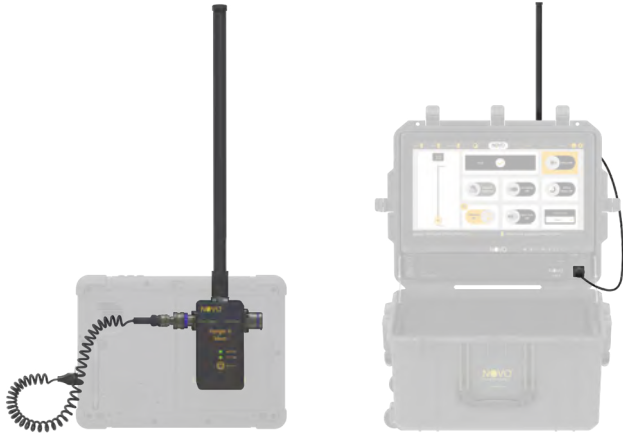

# Ranger III Mesh

The NOVO Ranger III Mesh is a wireless transceiver which enables increased wireless stability, speed & range between the tablet and the inspection area.

The Ranger III Mesh can also be used as a relay node or as a Wireless Detector unit when stronger Detector communication is needed.