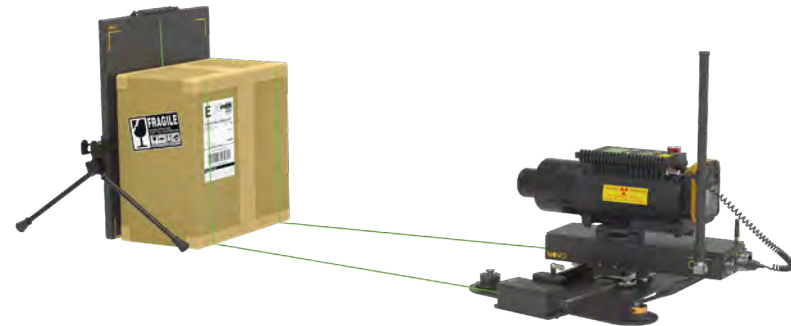

3D Arc Mesh

Single approach & automated movement with AC / battery operation