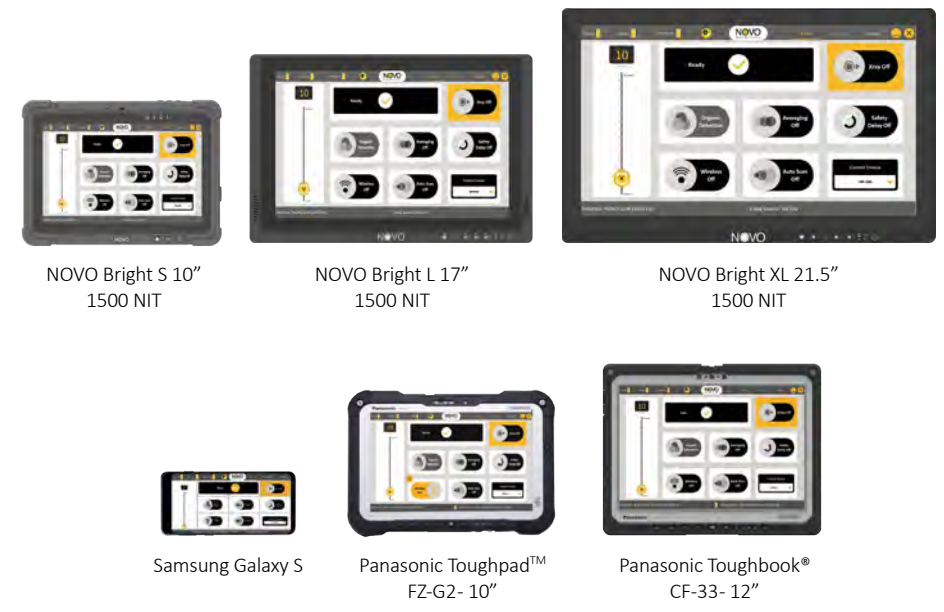

NOVO Bright S 10" 1500 NIT

NOVO Bright L 17" 1500 NIT

NOVO Bright XL 21.5" 1500 NIT

Samsung Galaxy S

Panasonic Toughpad™ FZ-G2- 10"

Panasonic Toughbook® CF-33- 12"