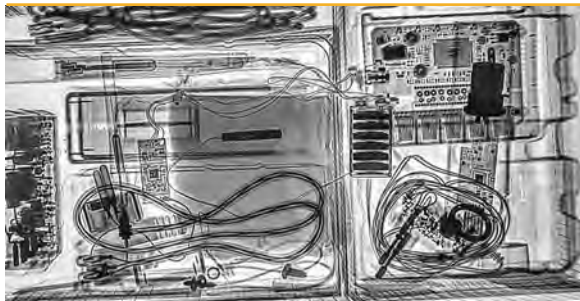

Customs

In customs, check point officials must perform a quick, non-intrusive and non-destructive inspection of suspected vehicles and packages with whom they come across on a daily basis.

What is inspected?

Contraband, Ammunition, Weapons, Drugs, Jewelry, Alcohol etc.