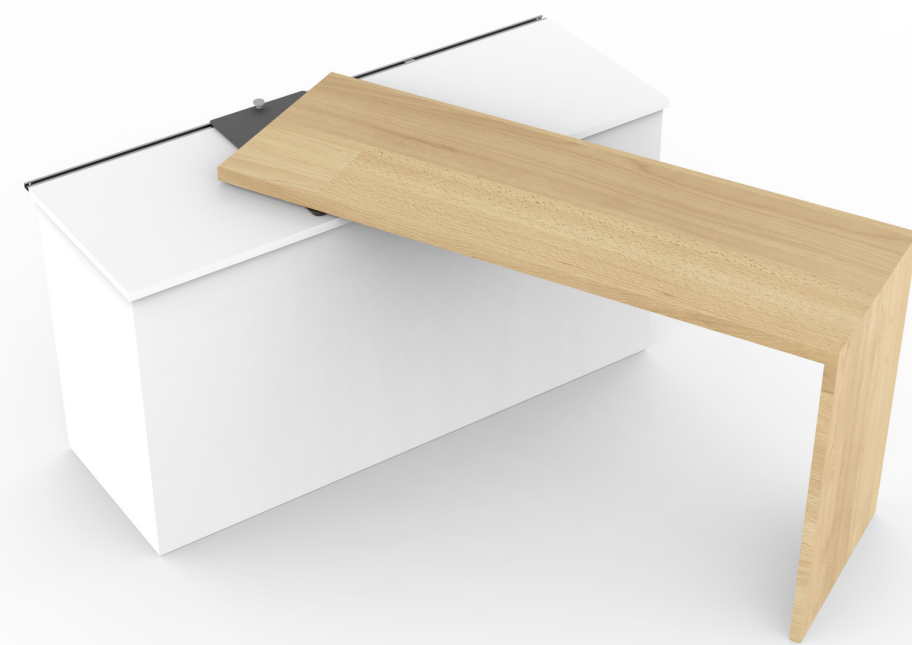

Pettenkoferstrasse 29,  
80336 Munich, Germany  
Email [info@casetur.com](mailto:info@casetur.com)

[casetur.com](http://casetur.com)

**Sliding & Rotation Mechanism**

Model: Slider  
desk width 45, 55, 60, 65 and 70 cm