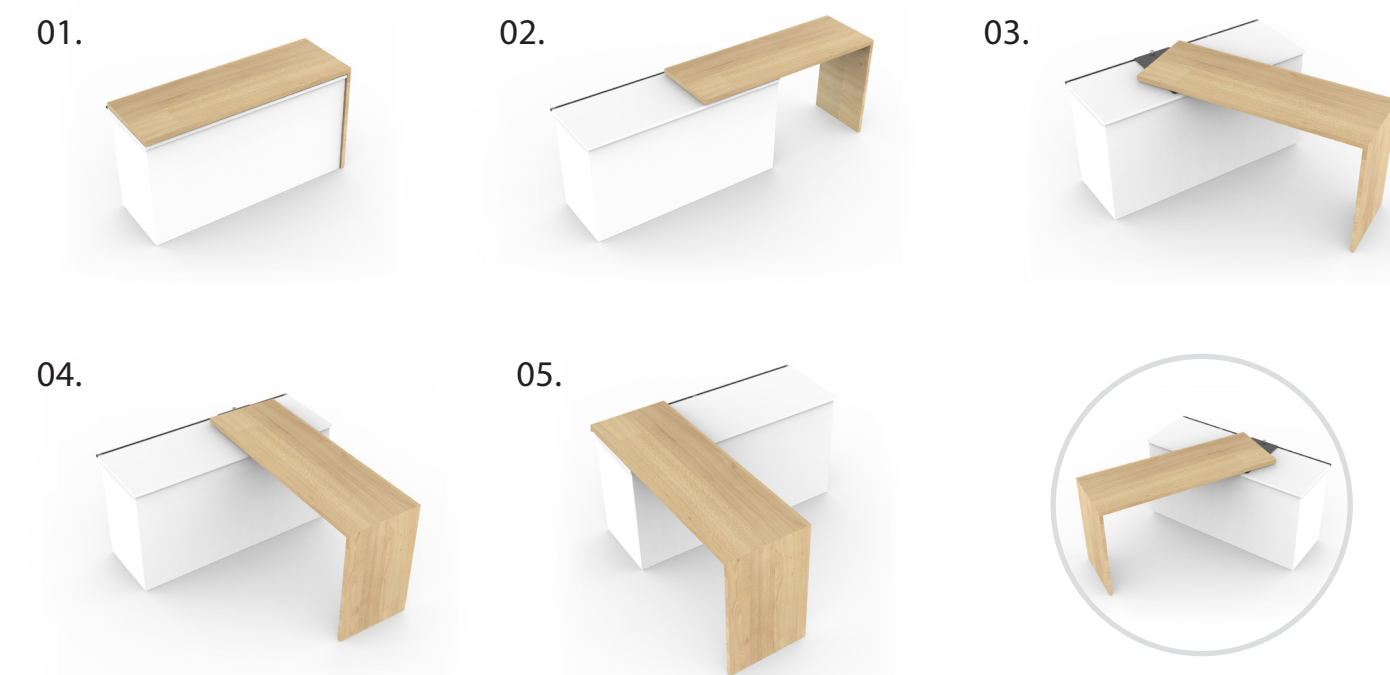

Pettenkoferstrasse 29,  
80336 Munich, Germany  
Email [info@casetur.com](mailto:info@casetur.com)

[casetur.com](http://casetur.com)

**Sliding & Rotation Mechanism**

Model: Slider  
desk width 45, 55, 60, 65 and 70 cm

**Sliding & Rotation Movement**

Mirrored application

**Rotation Mechanism**

Model: Roto

**Rotation Movement**

**casetur**  
MECHANISM

**Now, It's Your Turn**

Explore the world of  
space-saving furniture