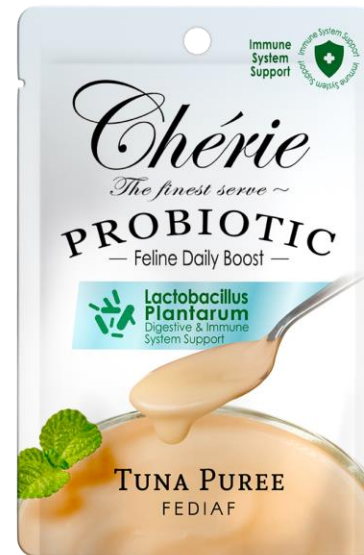

Analytical Constituents :

Moisture 87.4 %, Crude protein 8.5 %, Crude fat 1.8 %, Crude fiber 0.01 %, Ash 0.5 %

Chérie

The finest serve ~

PROBIOTIC

— Feline Daily Boost —

Enriched with **Lactobacillus Plantarum**, Cherie Feline Daily Boost supports digestive and immune system health. This delightful formula along with creamy texture offers an irresistible taste.

**Lactobacillus
Plantarum**
Digestive and Immune
System Support

What makes our food so healthy?

- 1. Lactobacillus Plantarum Added**
- 2. Functional Benefits for Different Care Needs**
- 3. FEDIAF Formula for Complete Nutrition**
- 4. Easy Intake Puree Texture for All Ages**

1

Probiotic Lactobacillus Plantarum Added

An ideal daily boost to support both digestive and immune system health. Lactobacillus Plantarum aids in maintaining a balanced gut flora, enhancing nutrient absorption, and bolstering your cat's natural defenses against illnesses.

2

Functional Benefits for Different Care Needs

Urinary Health Support

Cranberry Extract added -

Known for its ability to support urinary tract health. It helps prevent bacteria from adhering to the urinary tract walls, reducing the risk of urinary infections and promoting overall urinary health.