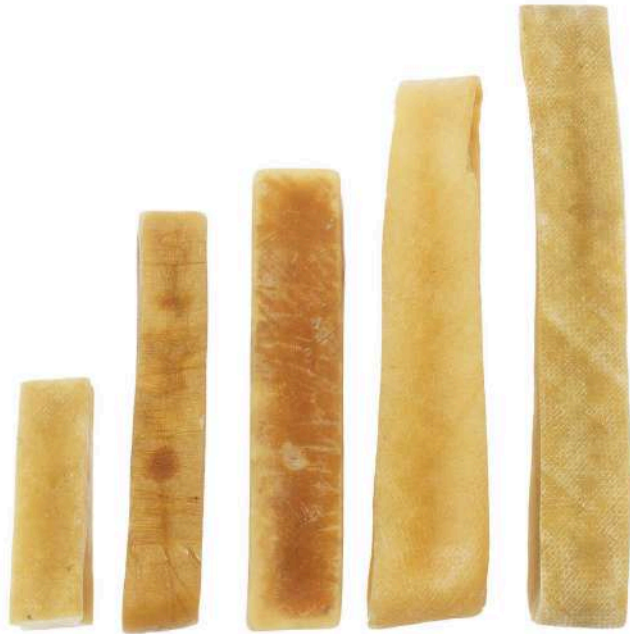

Size	Length range:	Weight range:
S	6 - 10 cm	25 - 50 g
M	9 - 14 cm	51 - 85 g
L	13 - 16 cm	86 - 120 g
XL	14 - 18 cm	121 - 150 g
XXL	15 - 20 cm	151 - 185 g

Chhurpi - Himalayan Cheese Chew

The ancient Himalayan treat your dog will love!

Chhurpi is a hard cheese chew made from himalayan cows milk using traditional methods. This long-lasting treat is perfect for keeping dogs entertained while providing a protein-rich snack that supports dental health.

Our cheeses are original chews handmade in the Himalayas, from the milk of free-range, high-altitude grazing animals. This is no ordinary product from a European factory!

- Made from himalayan cows milk - high in protein, low in fat.
- Long-lasting chew ideal for active dogs.
- Promotes dental hygiene by reducing plaque buildup.
- Gluten-free and lactose-free for sensitive stomachs.
- 100% natural with no artificial additives or preservatives.

Chhurpi is a unique blend of tradition and nutrition that ensures hours of chewing fun.

All of our himalayan chews are 100% natural and handmade!

Each piece may be slightly different in appearance, shape or color.