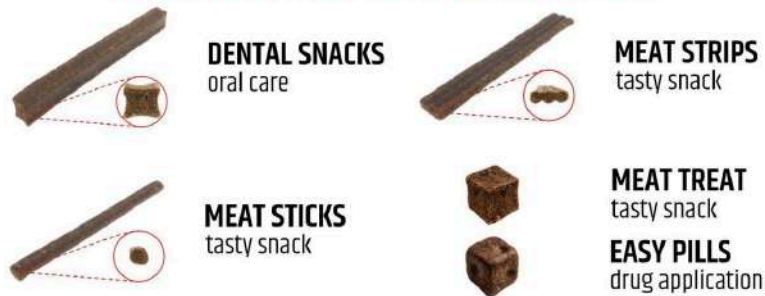

- Natural support for your dog's health.
- A taste that dogs love.
- Tailored to their needs – each supplement has a specific purpose.
- Active ingredients with proven effectiveness.
- Products suitable for dogs of all breeds, sizes and ages.

Supplements in the form of soft and tasty treats that dogs love to eat. It's a convenient way to make daily supplementation a pleasure for your dog and a simple ritual for you as a pet owner.

Available Supplements:

Immunity	Skin & Coat
Joints & Bones	Urinary
Digestive	Calm & Relax
Probiotics	8-in-1 Complex

1. CHOOSE YOUR ANIMAL PROTEIN SOURCE

2. SELECT YOUR PREFERRED FORMAT AND FUNCTION

3. CHOOSE YOUR NATURAL NUTRITIONAL BOOSTER

New Customizable Meat Treats

Tailored nutrition in every bite

New Customizable Meat Treats is an innovative line of premium dog snacks designed for complete personalization to meet your brand's unique requirements. This unique solution allows for full customization, starting from the choice of a high-quality animal protein source to selecting functional formats like oral care dental snacks or specialized easy-to-use pill applicators.