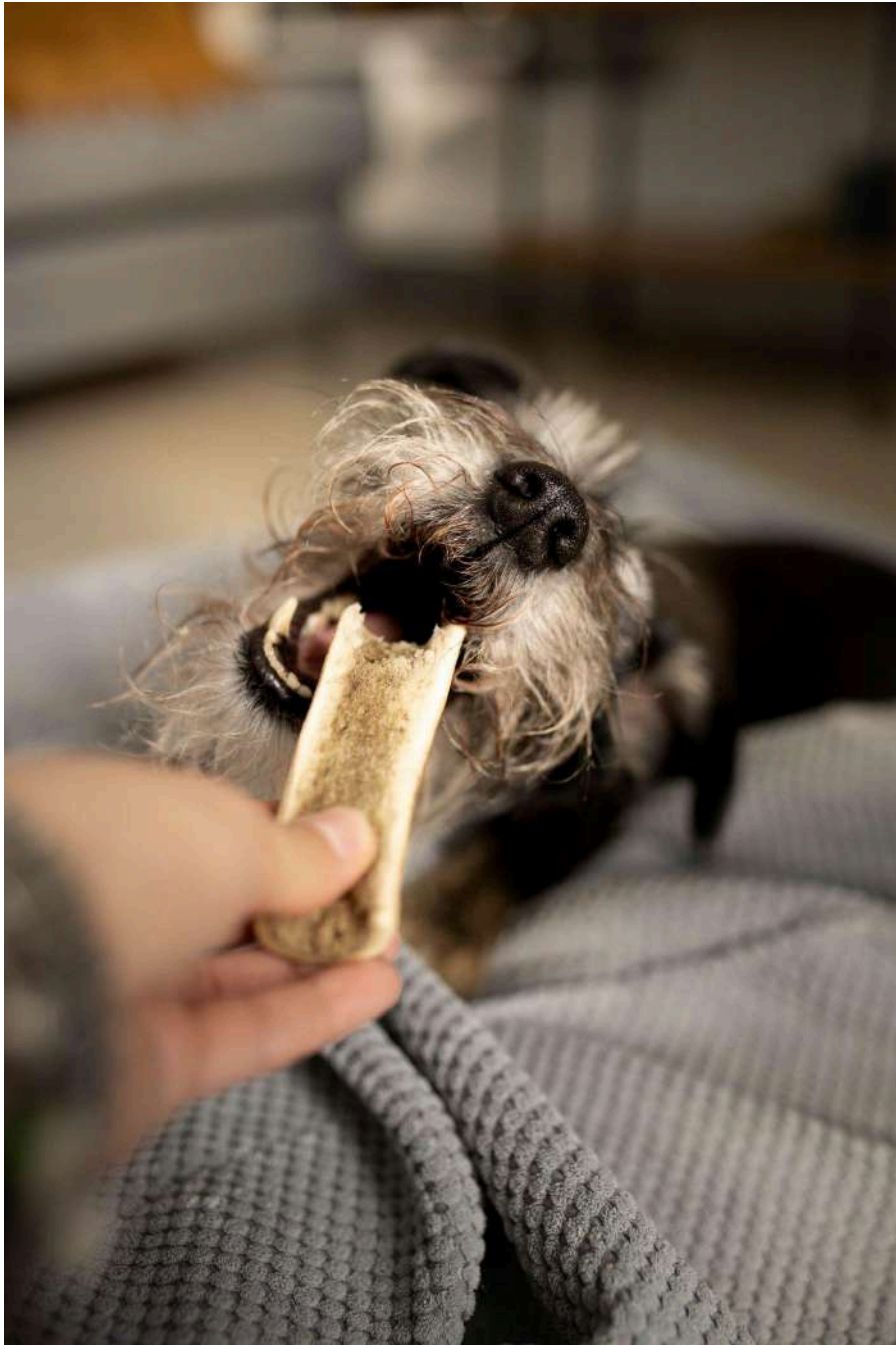

Contact information

Interested? Contact us for more details!

sales@tncpets.com

You can also contact us directly:

Damian Dzięgielewski

Board Member

damian@tncpets.com

+48 501 683 170

Radosław Balcewicz

Domestic & International Market Development Director

(DE, AT, CH IT, GR, DK, SE, FI, NO, GR, RO, HU, BG, EE, LV, LT,AL, HR, SI, MD, RS)

radek@tncpets.com

+48 515 893 754

Maciej Gaca

International Markets Development Director

(FR, GB, IE, BE, NL, LU, LI, ES, PT, UA, CZ, SK, TR, CY, MT, IS, EMEA, EAS)

maciej@tncpets.com

+48 793 911 969