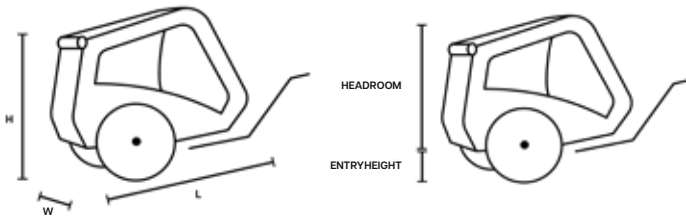

TECHNICAL SPECIFICATIONS

AT A GLANCE

	ENNA	MIKKE	TAMMO
COLOUR			
L × B × H without hitch arm	90 × 72 × 82 cm	105 × 86 × 93 cm	115 × 86 × 103 cm
L × B × H without hitch arm, folded	85 × 72 × 26 cm	100 × 86 × 26 cm	110 × 86 × 26 cm
L × B Interior	75 × 40 cm	90 × 54 cm	100 × 54 cm
MAXIMUM HEADROOM AT THE FRONT	62 cm	77 cm	87 cm
B × H Entry opening	32 × 53 cm	46 × 63 cm	46 × 73 cm
ENTRY HEIGHT	18 cm	21 cm	21 cm
WEIGHT with hitch arm	16,2 kg	19,7 kg	20,3 kg
LOAD MAX.	35 kg	45 kg	45 kg