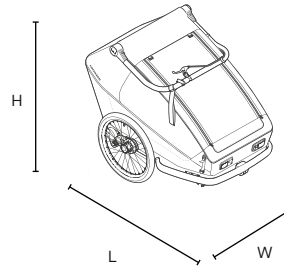

TECHNICAL SPECIFICATIONS

AT A GLANCE

max. load per module 18 kg

max. shoulder height 50 cm

YUUNA

COLOUR

L x W x H

without hitch arm,
with adjustable push bar

135 x 82 x 136 cm

L x W x H

without hitch arm,
without adjustable push bar

121 x 82 x 94 cm

L x W x H

without hitch arm, folded

106 x 72 x 28 cm

WEIGHT

with hitch arm
and push bar

21,1kg

MAX. WEIGHT DOG (per module)

18 kg

Load max. (in total)

40 kg

MAXIMUM HEADROOM FOR A DOG IN THE FRONT

50 cm