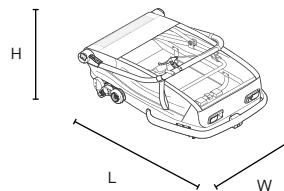

TECHNICAL SPECIFICATIONS

AT A GLANCE

max. load per module 18 kg

max. shoulder height 50 cm

YUUNA

COLOUR

L x W x H

without hitch arm,
with adjustable push bar

135 x 82 x 136 cm

L x W x H

without hitch arm,
without adjustable push bar

121 x 82 x 94 cm

L x W x H

without hitch arm, folded

106 x 72 x 28 cm

WEIGHT

with hitch arm
and push bar

21,1kg

MAX. WEIGHT DOG (per module)

18 kg

Load max. (in total)

40 kg

MAXIMUM HEADROOM FOR A DOG IN THE FRONT

50 cm