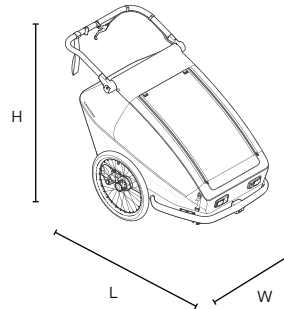

TECHNICAL SPECIFICATIONS

AT A GLANCE

max. load per module 18 kg

max. shoulder height 50 cm

YUUNA

COLOUR

L x W x H

without hitch arm,
with adjustable push bar

135 x 82 x 136 cm

L x W x H

without hitch arm,
without adjustable push bar

121 x 82 x 94 cm

L x W x H

without hitch arm, folded

106 x 72 x 28 cm

WEIGHT

with hitch arm
and push bar

21,1kg

MAX. WEIGHT DOG (per module)

18 kg

Load max. (in total)

40 kg

MAXIMUM HEADROOM FOR A DOG IN THE FRONT

50 cm