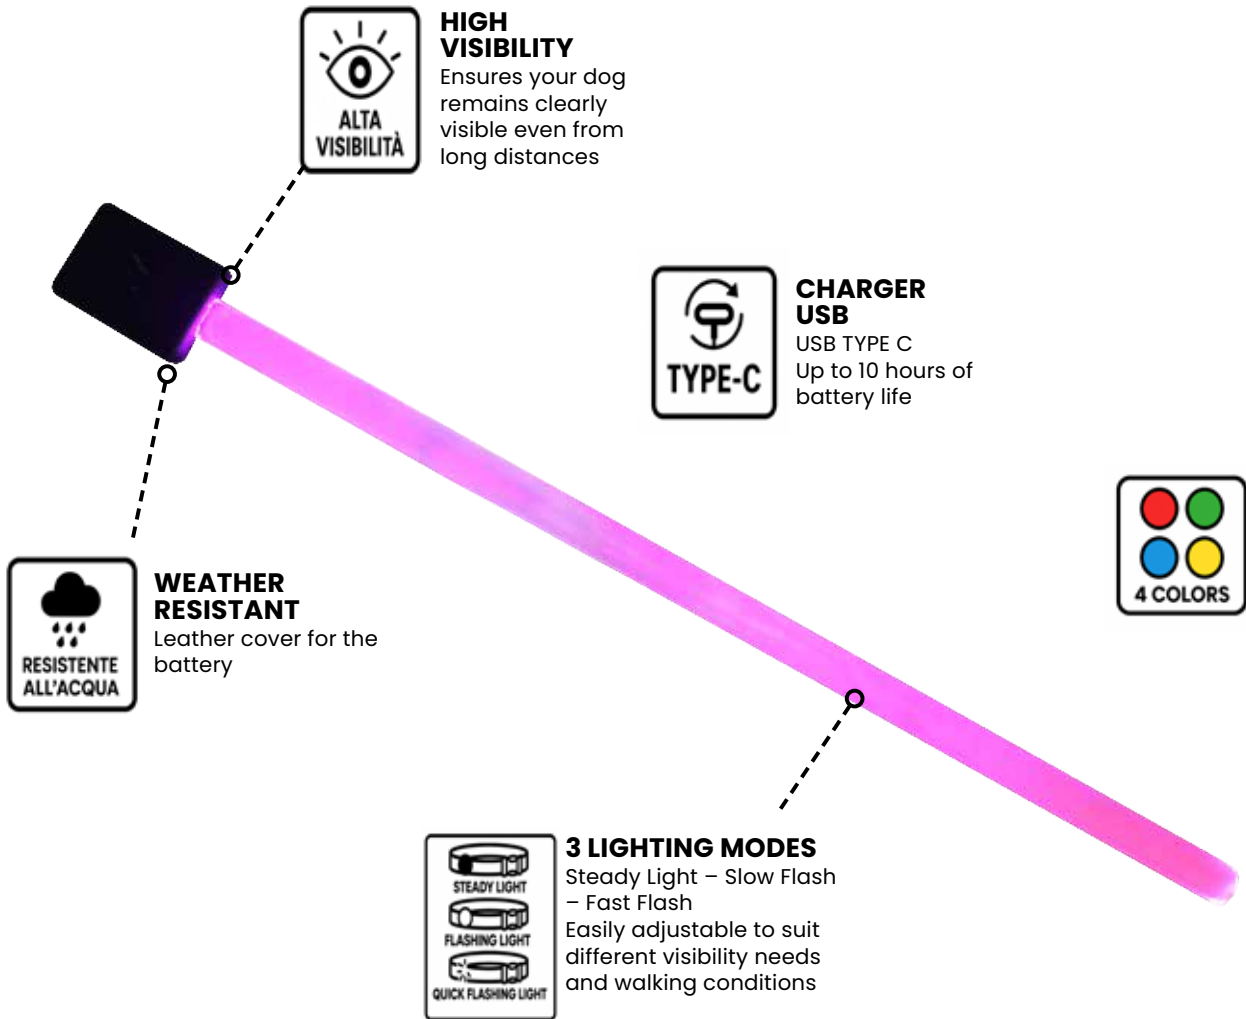

LED Type - C

Our LEDs are customizable in color, and we offer a wide range of options including blue, green, red, purple, and white. These colors ensure maximum visibility even from long distances. The LED is rechargeable via a TYPE-C connection, with a guaranteed battery life of approximately 10 hours.

Colors: