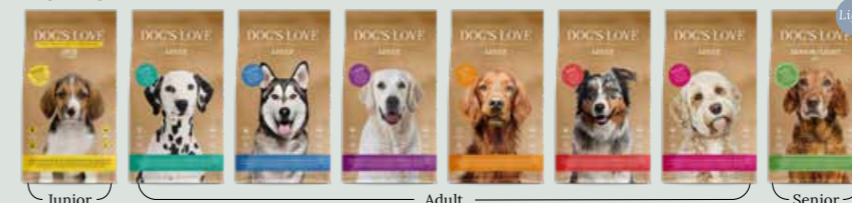

Dry Food

2kg, 12kg

HEADQUARTER:
PetCo GmbH
Heiligenstädter Lände 19
1190 Vienna, Austria
+43 1 795 10
hello@dogslove.com