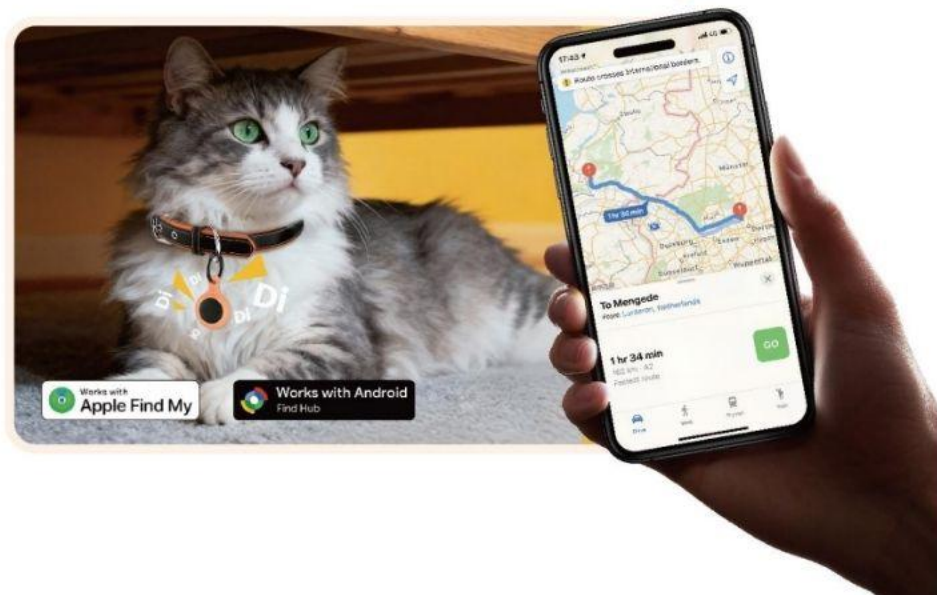

Eco-Friendly

We are committed to providing eco-friendly solutions that minimize environmental impact.

Happiness

Walking pets brings joy to both dogs and their owners.

Smart Pet ID Tag

Collars & Harness & Leashes

Poop Bag Dispenser

Poop Bags

Meet Pawview Smart Pet ID Tag

Smart QR Code + NFC TAG

TN001

TN003

Luminous Edition

TN004

TN006

TN007

Smart AirTag Holder

TN002

TN005

Luminous Edition

Real-time Pet Location Tracking

Always Know Where They Are

FM001

FG001

Led Safety Light + Smart Protective Case

Be Seen. Be Safe.

Customizable With Any Pattern

Gift Pack

Brand Symbol Series

Time Series