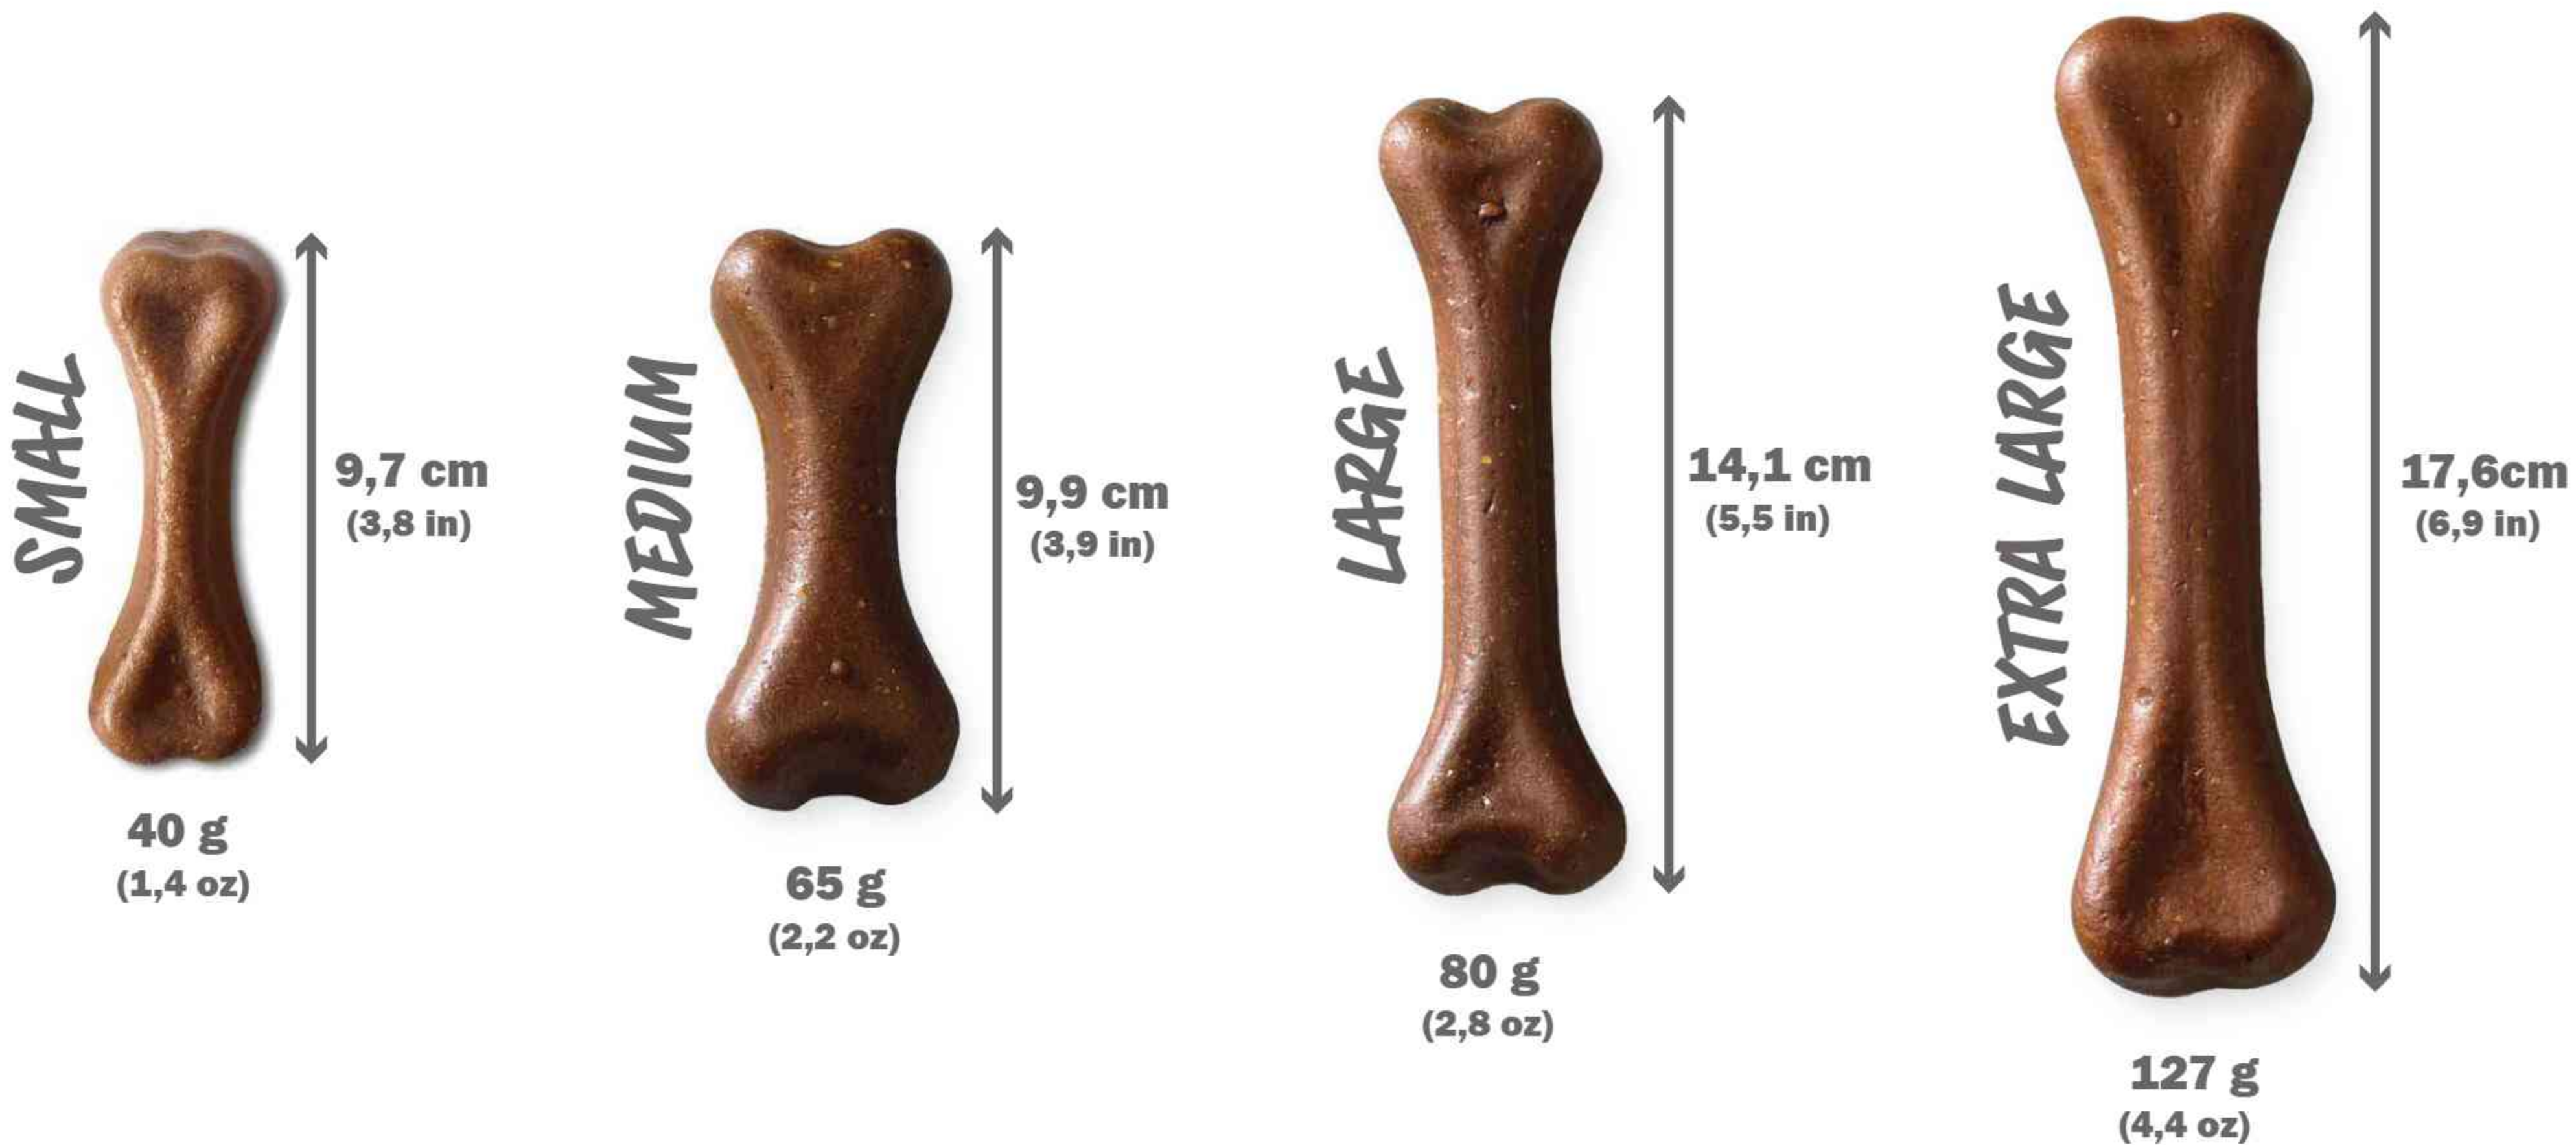

SHAPE & SIZE COMPARISON

LAIKA'S
CHEESE
CHEWS

Madeira Island Cheese Chew
Identificação individual/
Nr.: aPT8AA16122

Distribuído por: PLUTOSPETFOODS
Pav. A Modulo 1
9200-047 Caniçal
PORTUGAL
www.plutos.pet
contact@plutos.pet