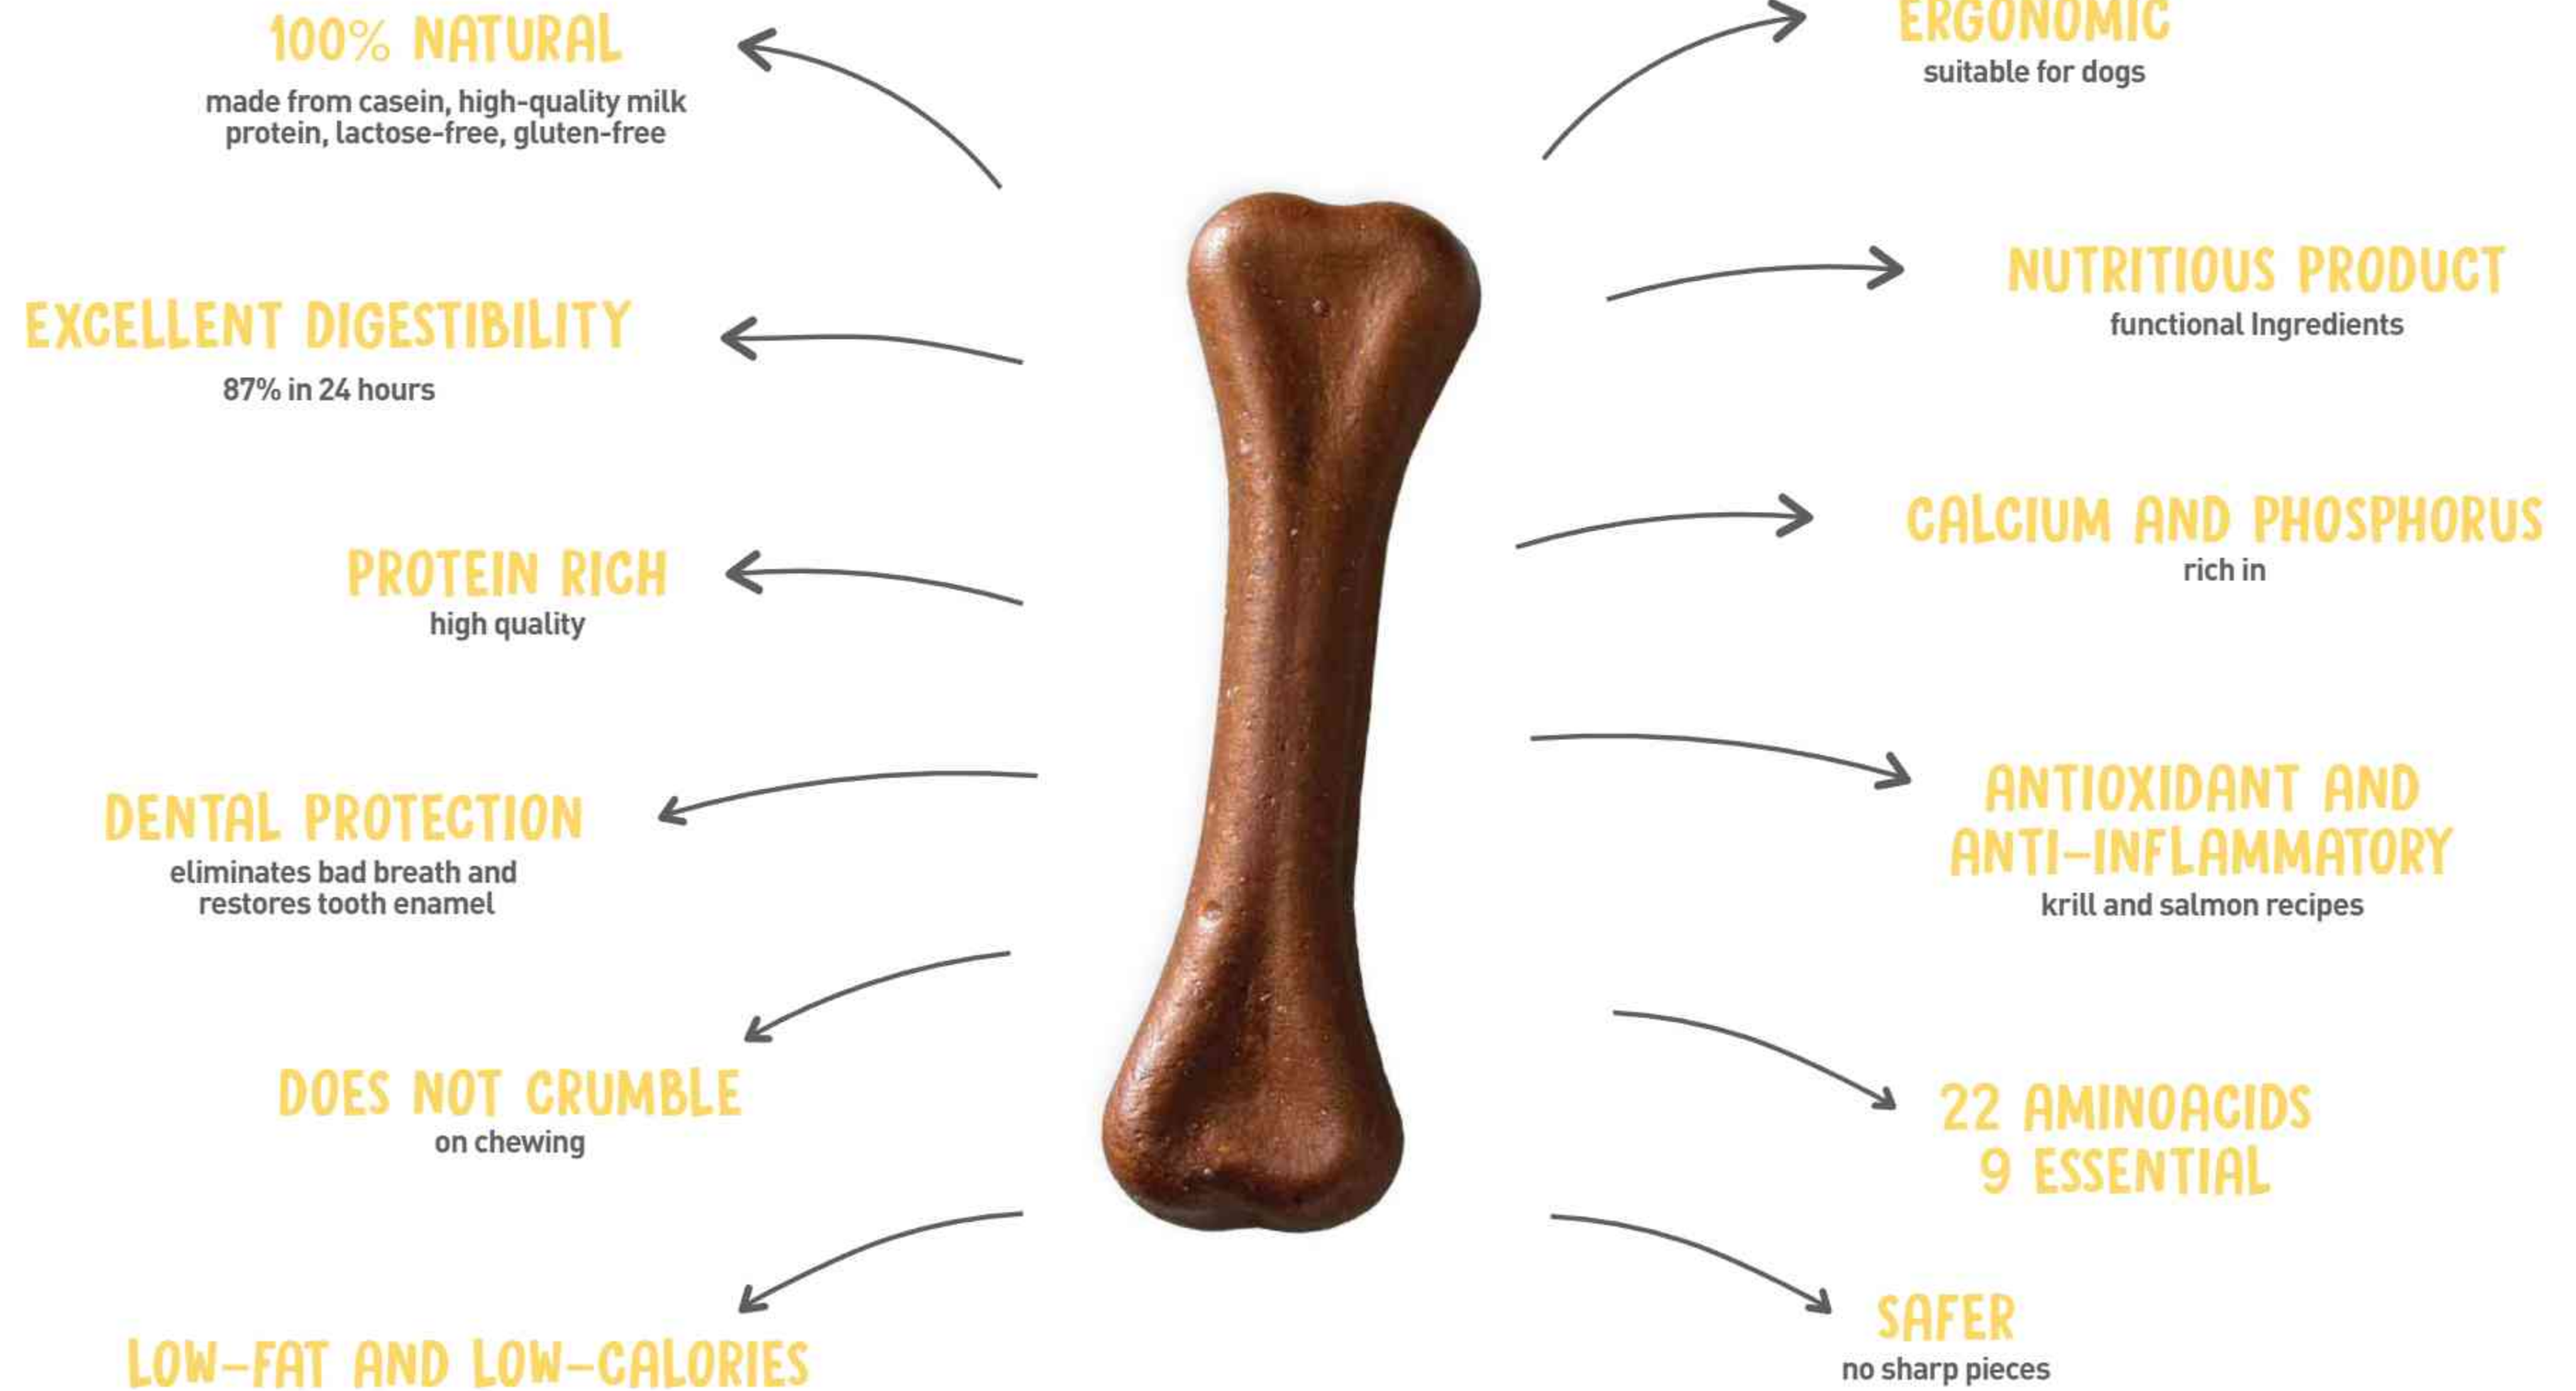

A good thing that ain't bad

PLUTOS

Functional chews

**PLUTOS
CHEESE
CHEWS**

Madeira Island Cheese Chew
Identificação individual/
Nr.: aPT8AA16122

Distribuído por: PLUTOSPETFOODS
Pav. A Módulo 1
9200-047 Coniçal
PORTUGAL
www.plutos.pet
contact@plutos.pet

OUR CHEESE CHEWS

AIR DRIED, NOT SMOKED