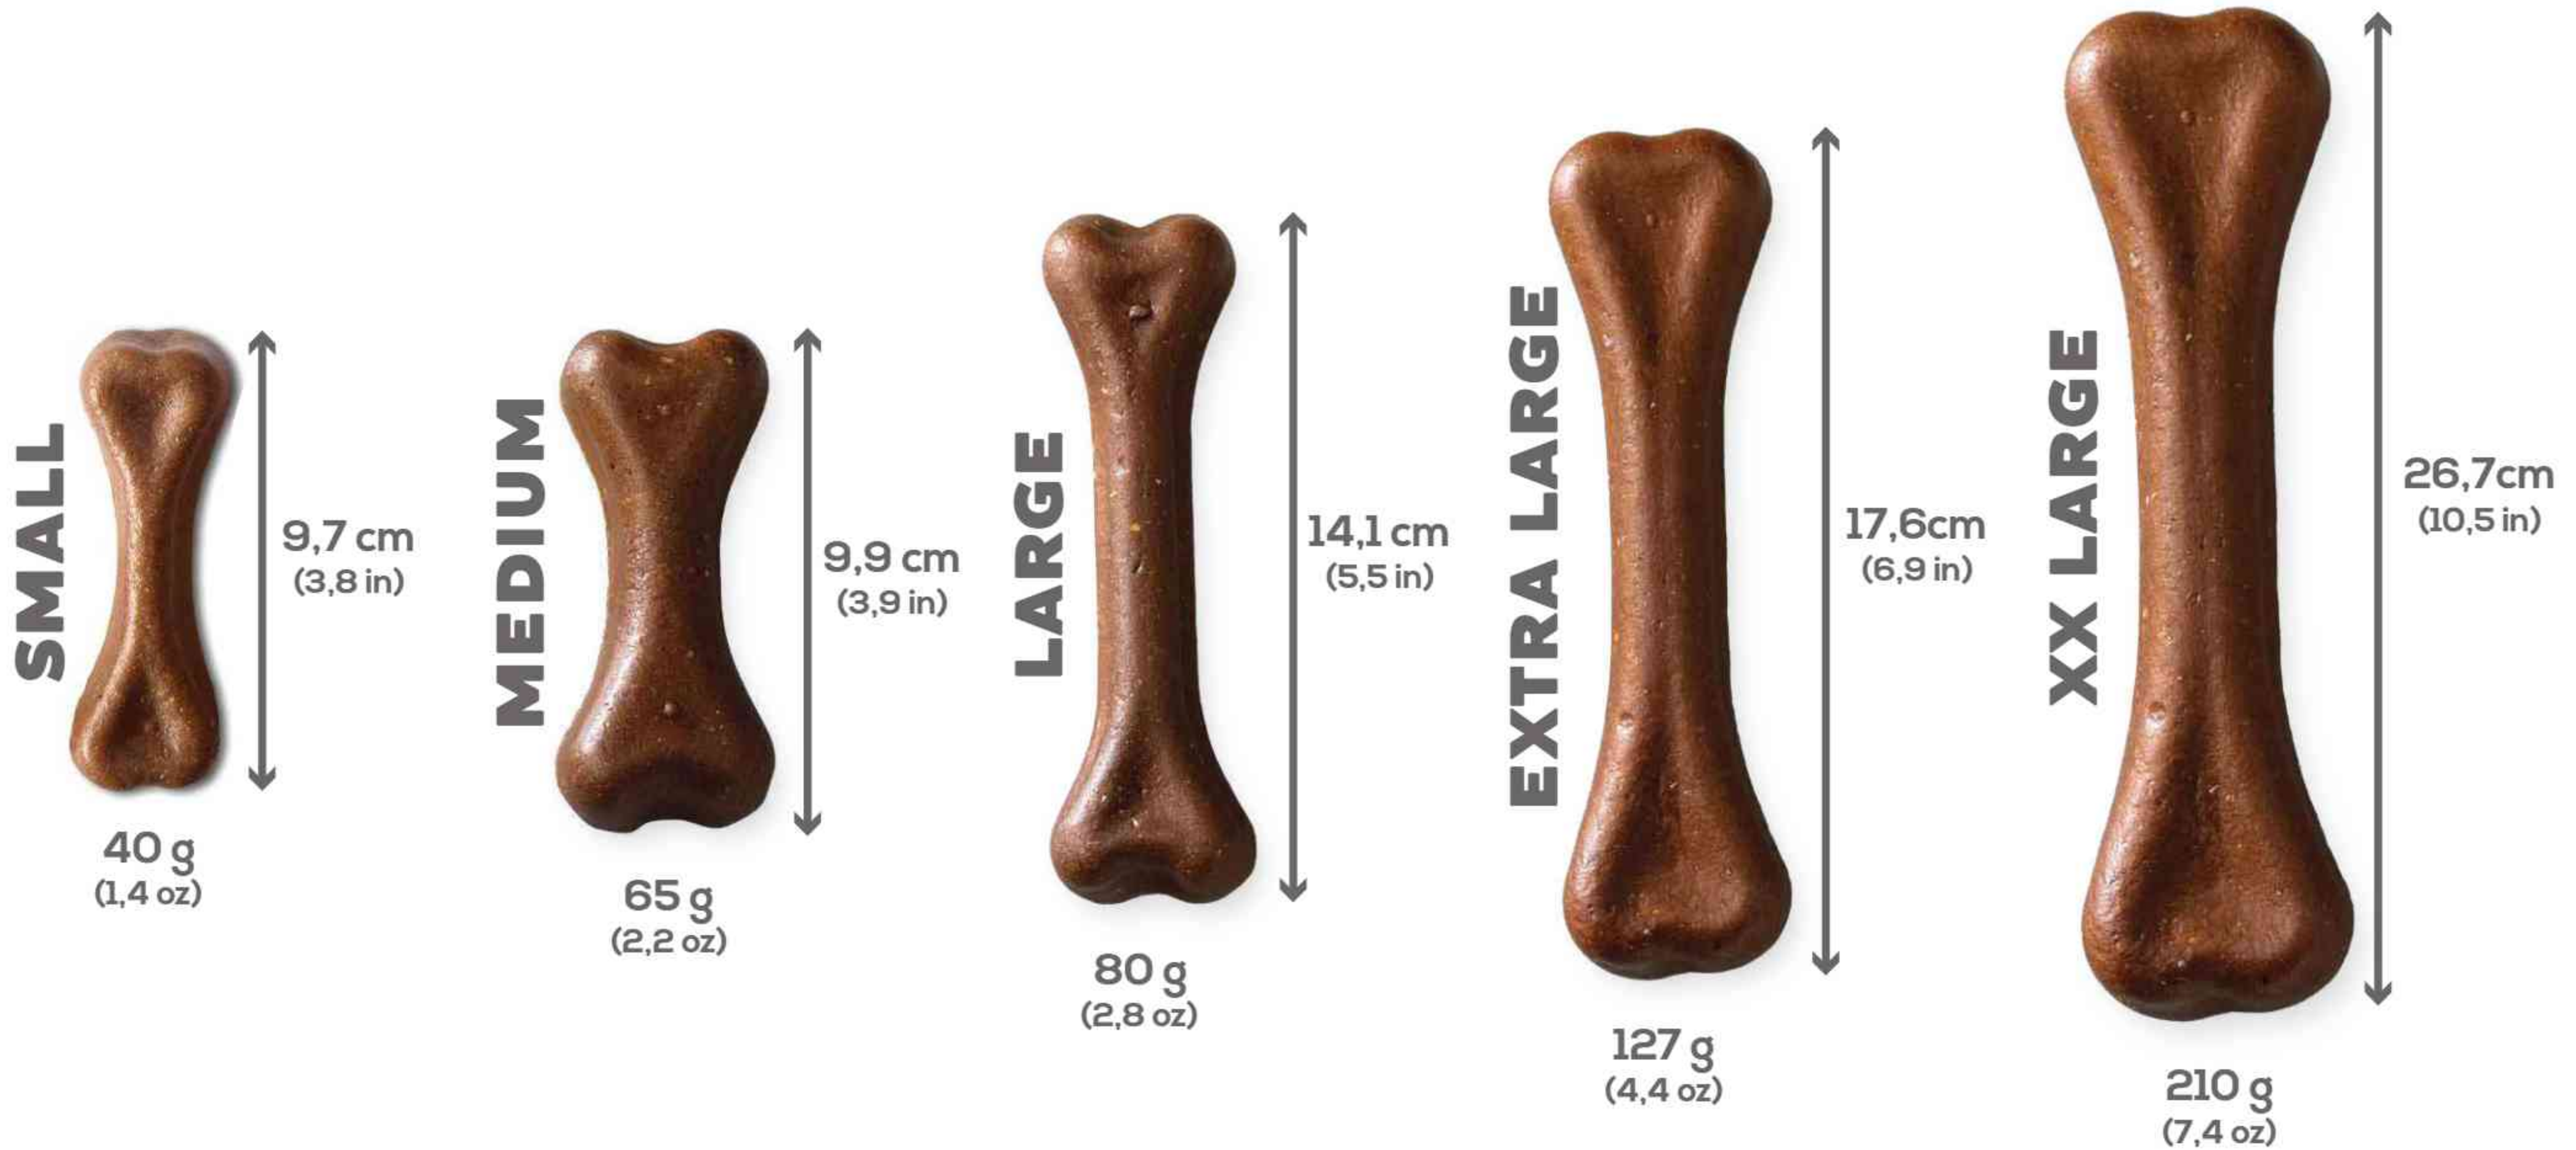

A good thing that ain't bad.

PLUTOS
Functional chews

SHAPE & SIZE COMPARISON

**PLUTOS
CHEESE
CHEWS**

Madeira Island Cheese Chew
Identificação individual/
Nr.: aPT8AA16122

Distribuído por: PLUTOSPETFOODS
Pav. A Módulo 1
9200-047 Coniçal
PORTUGAL
www.plutos.pet
contact@plutos.pet