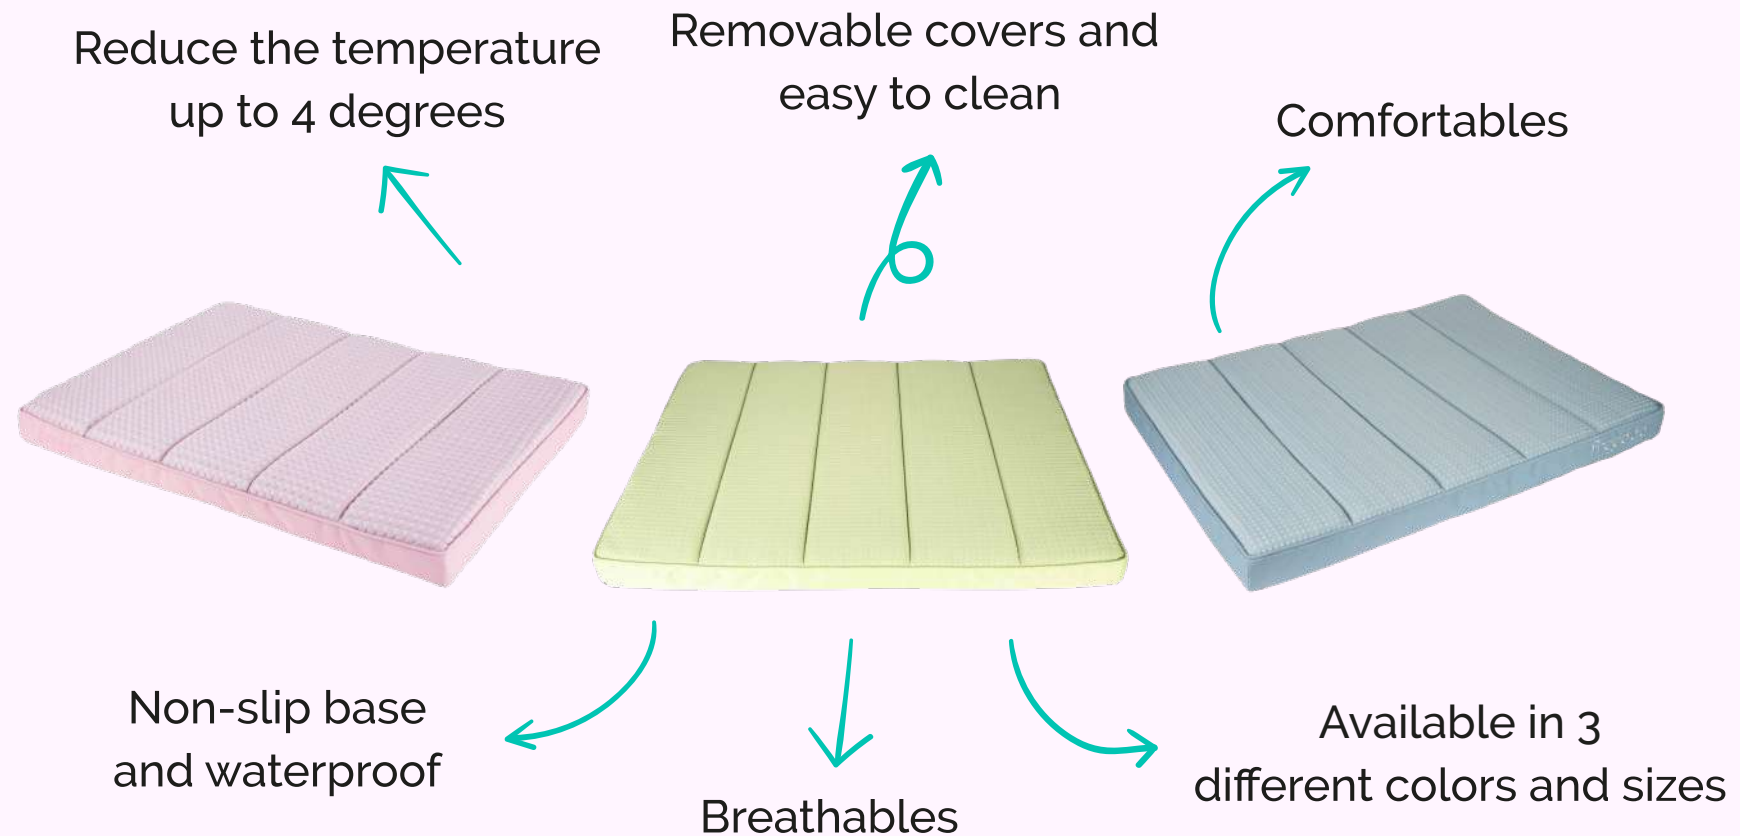

Glacial Mattress