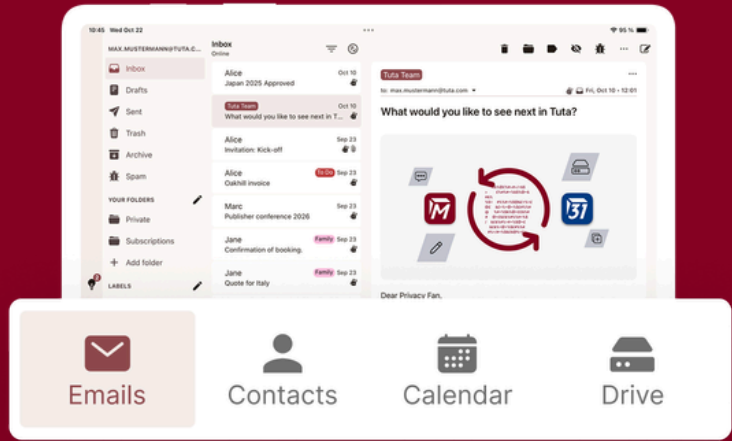

#### Contact

+49 511 202 801-15  
[sales@tutao.de](mailto:sales@tutao.de)

**tuta** | TURN ON PRIVACY

**Easier than Outlook, and more secure!**

APP RATING

4.7

 **10.000+**  
Business customers

 **Quantum-resistant encryption**

 **Made & hosted in Germany**

 **Zero Access Architecture**

Tuta has its own apps for Windows, macOS, Linux, Android, and iOS, plus web access. With a harmonic design across all platforms and local integrations into each system, Tuta is one of the easiest-to-use email, calendar, and cloud storage solutions - which is proven by the excellent app reviews on the App Store and on Google Play.