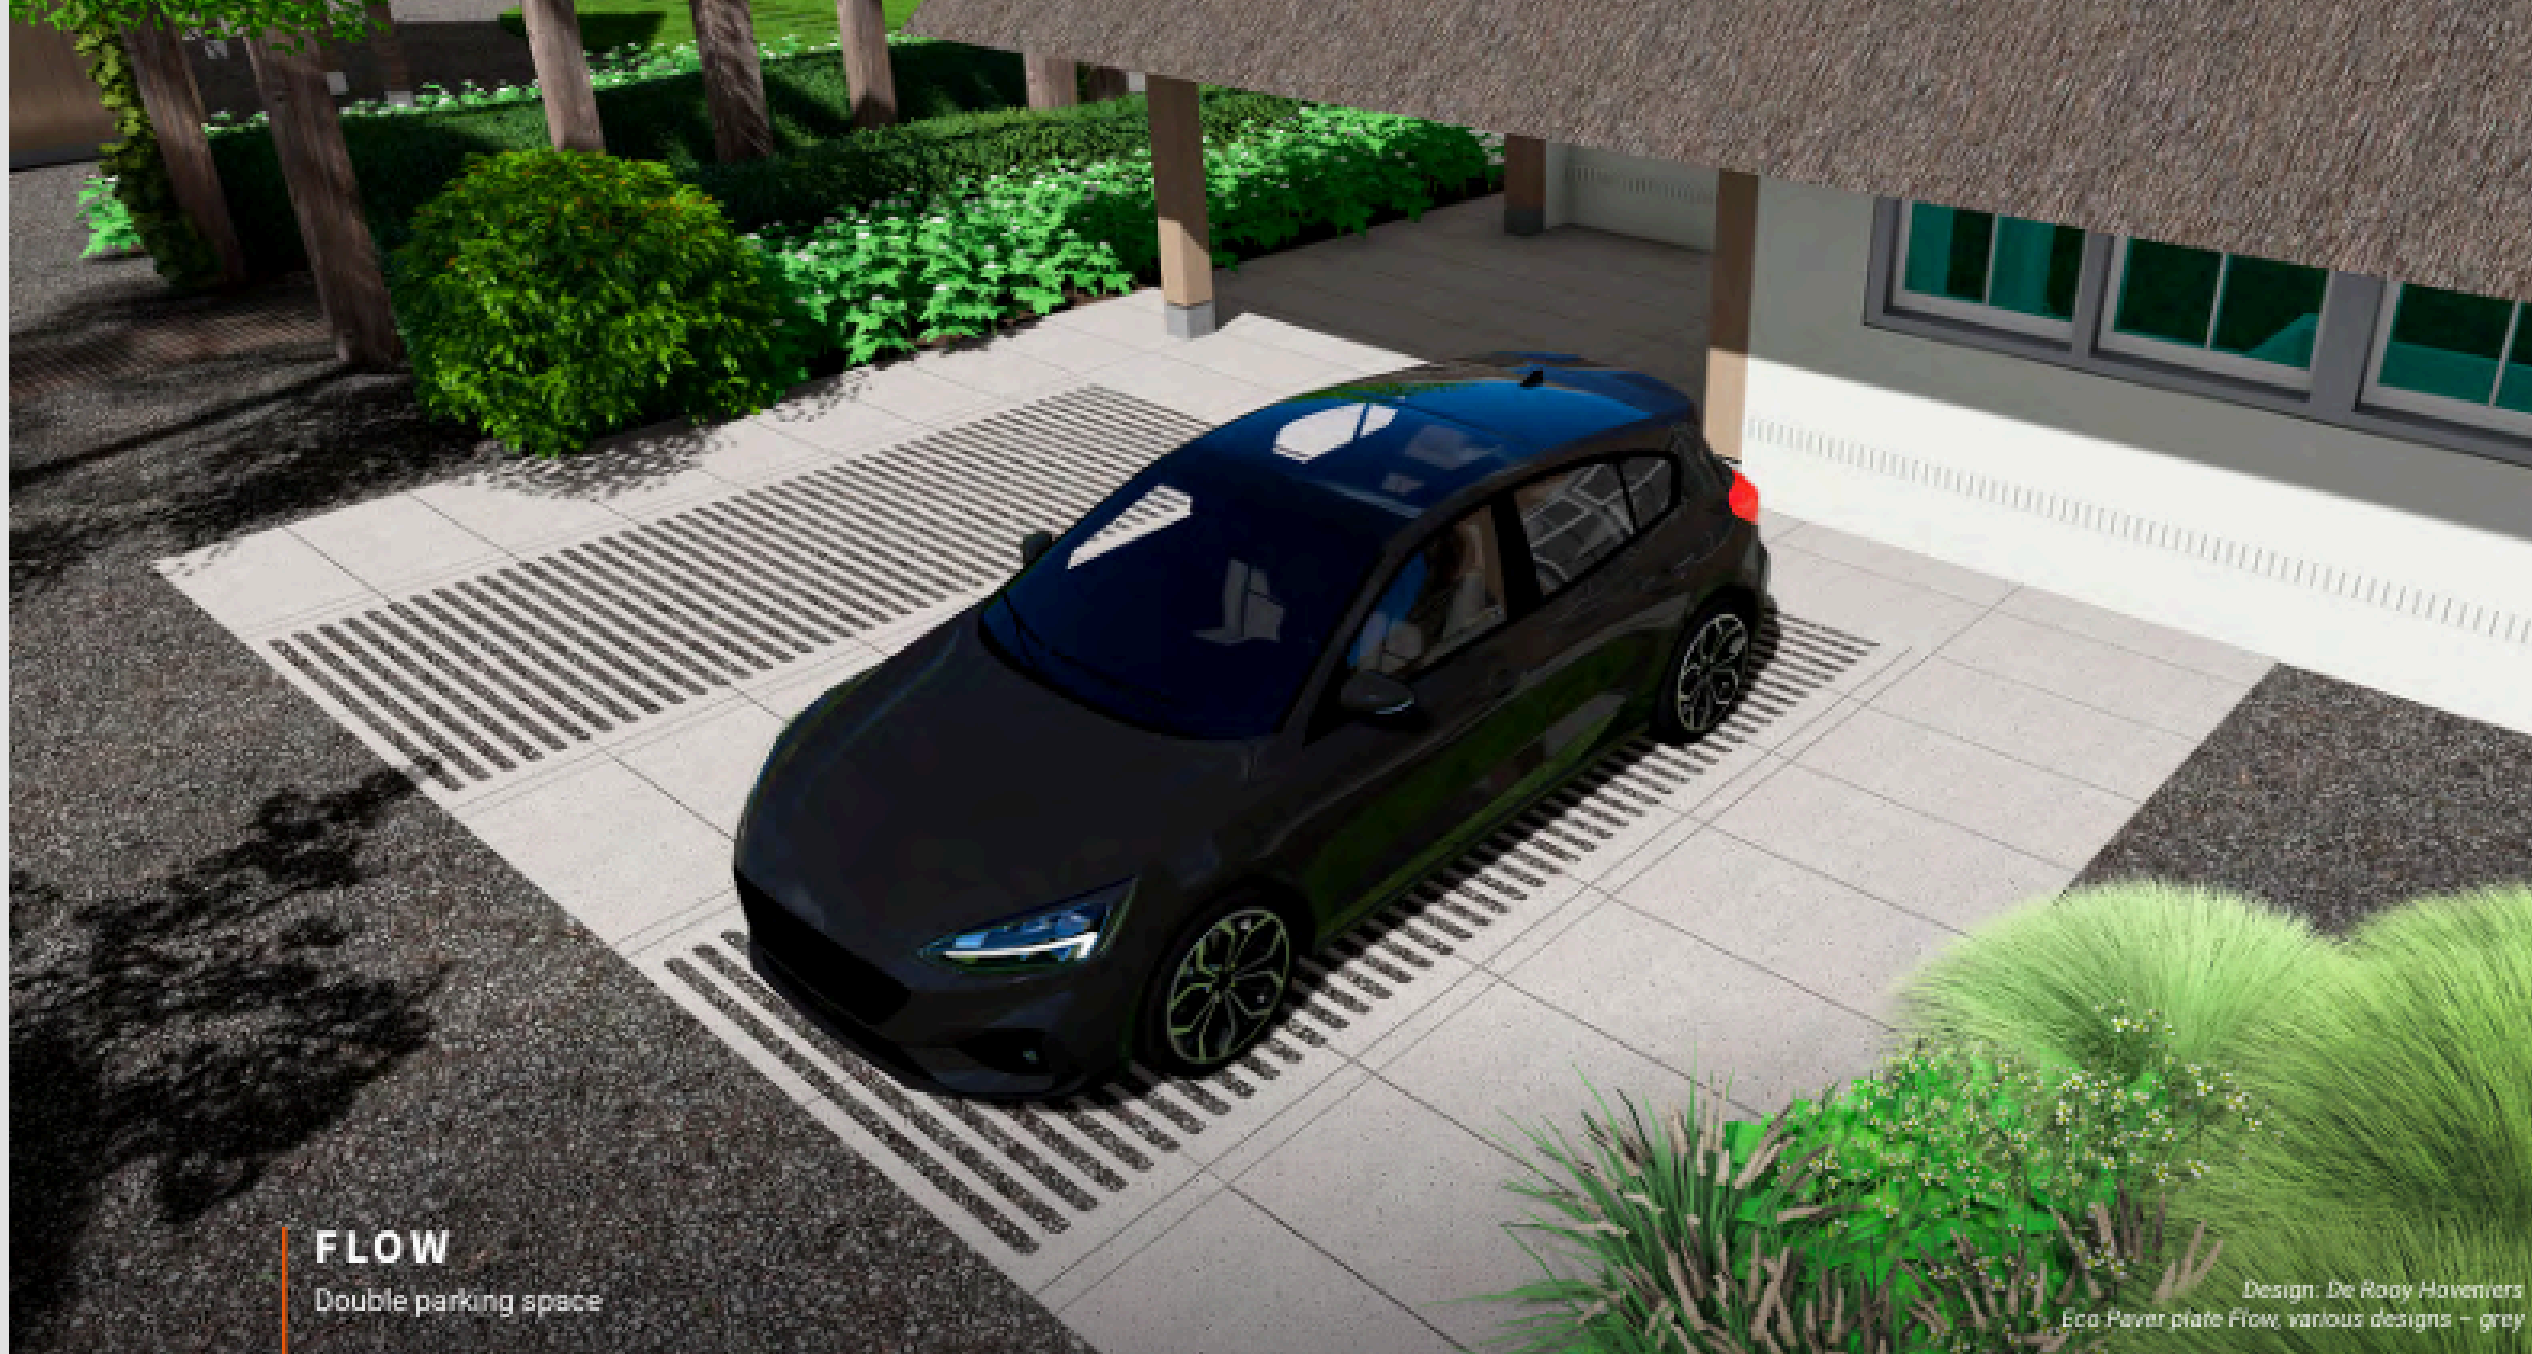

# ECO PAVER PLATES

Eco paver plates form a strong and striking base for any outdoor space. Reinforcement makes them resistant to heavy loads, while the open structure provides space for grass, moss or gravel. Rainwater drains naturally, contributing to a green and sustainable appearance.

Clean lines ensure a modern look that can easily be combined with solid variants of the same size. The large plate format means fewer joints, resulting in a sleek appearance and low maintenance.

Plates assortment	l x w x d (mm)	type	weight (kg)	colours						reinforced	permeable paving	can be used for	
	2000 x 1000 x 100	Matrix	408	✓	✓					✓	✓	✓	✓
	1250 x 625 x 140	Flow 50RL	208	✓						✓	✓	✓	✓
	1250 x 625 x 140	Flow 50RR	209	✓						✓	✓	✓	✓
	1250 x 625 x 140	Flow 50	209	✓						✓	✓	✓	✓
	1250 x 625 x 140	Flow 100RL	175	✓						✓	✓	✓	✓
	1250 x 625 x 140	Flow 100RR	175	✓						✓	✓	✓	✓
	1250 x 625 x 140	Flow 100	173	✓						✓	✓	✓	✓
	1250 x 625 x 140	Flow 125R	157	✓						✓	✓	✓	✓
	1250 x 625 x 140	Flow 125	151	✓						✓	✓	✓	✓
	800 x 625 x 140	Flow 60RL	113	✓						✓	✓	✓	✓
	800 x 625 x 140	Flow 60RR	113	✓						✓	✓	✓	✓
	800 x 625 x 140	Flow 60	109	✓						✓	✓	✓	✓
	800 x 625 x 140	Flow 80R	95	✓						✓	✓	✓	✓
	800 x 625 x 140	Flow 80	112	✓						✓	✓	✓	✓

## FLOW

Double parking space

Design: De Rooij Haveniers  
Eco Paver plate Flow, various designs – grey

# FLOW

Take the freedom to create your own pattern. Combine open versions with the solid variant for either a playful or sleek overall look.

As a guideline, a parking space for a standard family car measures 2,5 x 5 m on a driveway or 2,5 x 6 m for parallel parking. Compose your own layout using the different models in the range.