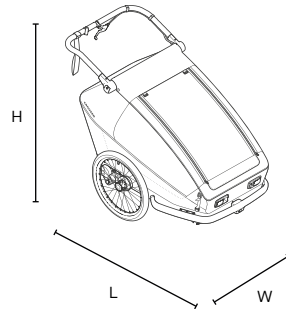

TECHNICAL SPECIFICATIONS

AT A GLANCE

max. load per module 18 kg

max. shoulder height 50 cm

YUUNA

COLOUR

L x W x H

without hitch arm,
with adjustable push bar

135 x 82 x 136 cm

L x W x H

without hitch arm,
without adjustable push bar

121 x 82 x 94 cm

L x W x H

without hitch arm, folded

106 x 72 x 28 cm

WEIGHT

with hitch arm
and push bar

21,1kg

MAX. WEIGHT DOG (per module)

18 kg

Load max. (in total)

40 kg

MAXIMUM HEADROOM FOR A DOG IN THE FRONT

50 cm