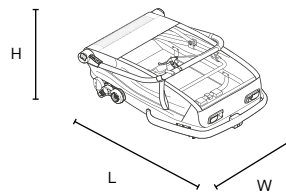

TECHNICAL SPECIFICATIONS

AT A GLANCE

max. load per module 18 kg

max. shoulder height 50 cm

YUUNA

COLOUR

L x W x H

without hitch arm,
with adjustable push bar

135 x 82 x 136 cm

L x W x H

without hitch arm,
without adjustable push bar

121 x 82 x 94 cm

L x W x H

without hitch arm, folded

106 x 72 x 28 cm

WEIGHT

with hitch arm
and push bar

21,1kg

MAX. WEIGHT DOG (per module)

18 kg

Load max. (in total)

40 kg

MAXIMUM HEADROOM FOR A DOG IN THE FRONT

50 cm