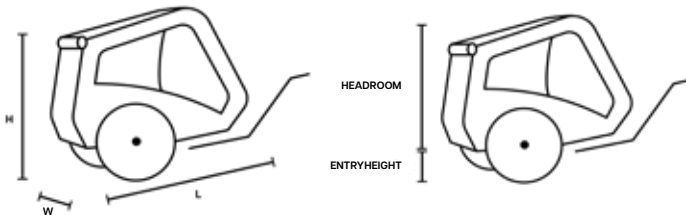

TECHNICAL SPECIFICATIONS

AT A GLANCE

	ENNA	MIKKE	TAMMO
COLOUR			
L × B × H without hitch arm	90 × 72 × 82 cm	105 × 86 × 93 cm	115 × 86 × 103 cm
L × B × H without hitch arm, folded	85 × 72 × 26 cm	100 × 86 × 26 cm	110 × 86 × 26 cm
L × B Interior	75 × 40 cm	90 × 54 cm	100 × 54 cm
MAXIMUM HEADROOM AT THE FRONT	62 cm	77 cm	87 cm
B × H Entry opening	32 × 53 cm	46 × 63 cm	46 × 73 cm
ENTRY HEIGHT	18 cm	21 cm	21 cm
WEIGHT with hitch arm	16,2 kg	19,7 kg	20,3 kg
LOAD MAX.	35 kg	45 kg	45 kg