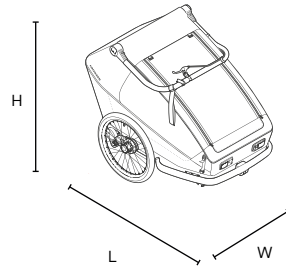

TECHNICAL SPECIFICATIONS

AT A GLANCE

max. load per module 18 kg

max. shoulder height 50 cm

YUUNA

COLOUR

L x W x H

without hitch arm,
with adjustable push bar

135 x 82 x 136 cm

L x W x H

without hitch arm,
without adjustable push bar

121 x 82 x 94 cm

L x W x H

without hitch arm, folded

106 x 72 x 28 cm

WEIGHT

with hitch arm
and push bar

21,1kg

MAX. WEIGHT DOG (per module)

18 kg

Load max. (in total)

40 kg

MAXIMUM HEADROOM FOR A DOG IN THE FRONT

50 cm