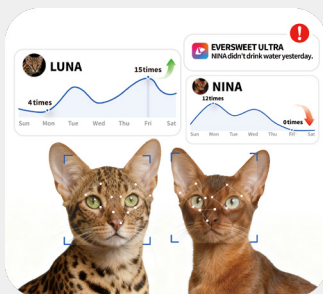

CORE TECHNOLOGY

AI-Powered Hydration Insights for Every Pet

With an AI camera featuring facial recognition, the fountain monitors each pet's real-time drinking activity and tracks their drinking history, enabling personalized urinary health monitoring in multi-pet homes.