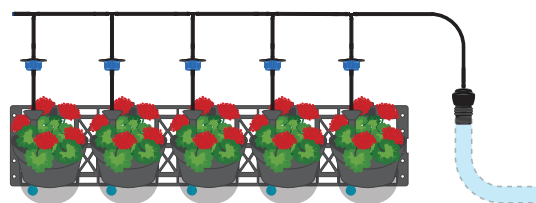

Automatic Drip Irrigation System

INCLUDED IN THE 5 POT SET: