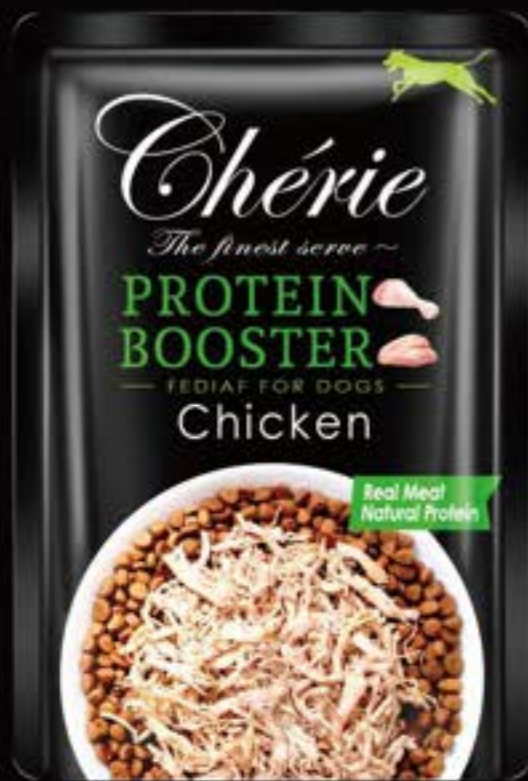

# PROTEIN BOOSTER

— FEDIAF FOR DOGS —

**YOUR DOG DESERVES MORE  
THAN JUST FOOD  
— THEY DESERVE A BOOST**

A Delicious, Real-meat Topper Designed To  
Enrich Your Dog's Daily Meals.

- Made with high-quality shredded chicken or beef
- Up to 13% high natural protein
- Supports strong muscles, lasting energy, and vibrant health for dogs of all life stages.
- Ready-to-serve pouch design is the effortless way to add variety, enjoyment, and nourishment to a dog's mealtime.

**Real Meat  
Natural Protein**

**PROTEIN  
BOOSTER** 

— FEDIAF FOR DOGS —

Chicken with Beef

**Real Meat  
Natural Protein**

**PROTEIN  
BOOSTER** 

— FEDIAF FOR DOGS —

Chicken with Carrot

**Real Meat  
Natural Protein**

**PROTEIN  
BOOSTER** 

— FEDIAF FOR DOGS —

Chicken

**Real Meat  
Natural Protein**

**PROTEIN  
BOOSTER** 

— FEDIAF FOR DOGS —

Chicken with Pumpkin