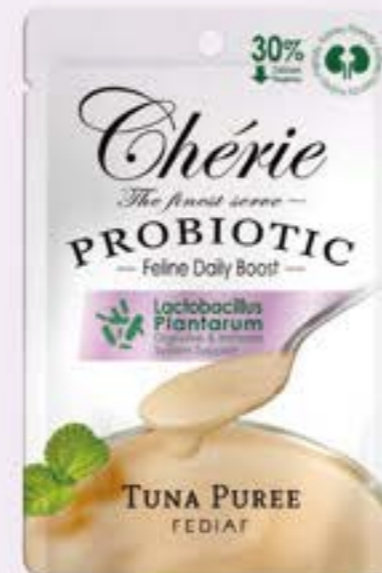

Promoting digestion and  
naturally balanced wellness for cats

---

Enriched with Lactobacillus Plantarum, Cherie Feline Daily Boost supports digestive and immune system health. This delightful formula along with creamy texture offers an irresistible taste.

Tuna Puree  
Sterilized Cat Support

Tuna Puree  
Urinary Health Support

Chicken Puree  
Hair Growth Support

Chicken Puree  
Calm & Stress Relief

Tuna Puree  
Senior Cats Friendly

Tuna Puree  
Kidney Friendly

Chicken Puree  
Hairball Control

Chicken Puree  
Joint Care

*Chérie*  
The finest serve ~

# PROTEIN BOOSTER

— FEDIAF FOR DOGS —

**YOUR DOG DESERVES MORE  
THAN JUST FOOD  
— THEY DESERVE A BOOST**

A Delicious, Real-meat Topper Designed To  
Enrich Your Dog's Daily Meals.

- Made with high-quality shredded chicken or beef
- Up to 13% high natural protein
- Supports strong muscles, lasting energy, and vibrant health for dogs of all life stages.
- Ready-to-serve pouch design is the effortless way to add variety, enjoyment, and nourishment to a dog's mealtime.