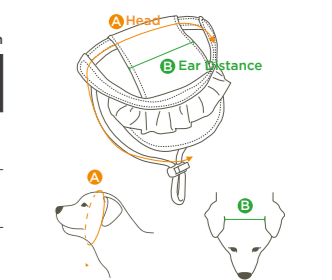

- A Thickest part of the chest.
- B From shoulder blades to tail base.
- C Thickest part of the neck.

Swim Hat SIZE INFO

Unit:cm

SIZE	1	2	3	4	5
HEAD	20-35	25-40	30-45	35-50	40-60
EAR DISTANCE	6	7	8	9	10

Measurements may vary by 1-3 cm depending on product design and fabric characteristics.

1. Head Circumference: Precision adjustment via integrated stopper.
2. Ear Distance Check: Ensure a secure fit for optimal comfort.
3. Data-First Sizing: Base size on actual (A, B) metrics, not breed or weight