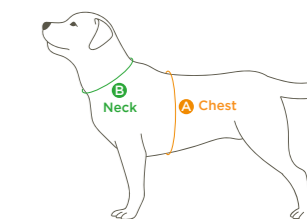

TREKTAIL Leash Hyper

* TREKTAIL AIR Harness Beige

All weather TREKTAIL Harness

SIZE	1	2	3	4	5
CHEST	35-45	42-52	50-62	60-76	70-100
NECK	20-30	26-40	32-45	40-55	50-72
WEIGHT	89g	99g	140g	190g	250g

Measurements may vary by 1-3 cm depending on the product design and fabric characteristics.

Measuring Posture - Measure while your dog is standing upright.
Chest Girth (A) - Measure the widest part of the chest.
Neck Girth (B) - Measure the thickest part of the neck.

Please choose the harness size based on the chest girth.
For the most comfortable fit, allow enough room for 2-3 fingers to slip between the harness and your dog's body.

Highly Breathable Mesh TREKTAIL AIR Harness

SIZE	1	2	3	4	5
CHEST	35-45	42-52	50-62	60-76	70-100
NECK	20-30	26-40	32-45	40-55	50-72
WEIGHT	89g	99g	140g	190g	250g

Measurements may vary by 1-3 cm depending on the product design and fabric characteristics.