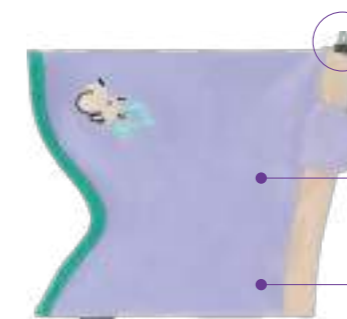

Music Note Neck Warmer

Refined embroidery accent with superior thermal insulation

- **Adjustable Band**
- **Enhanced Fleece**
  Thicker fleece ensures enhanced heat retention.
- **Improved Stretch**
  Superior elasticity for unrestricted movement.

SIZE INFO	Unit:cm			
SIZE	1	2	3	4
HEAD	33	43	53	61
NECK	21	26.5	34.5	39

Measurements may vary by 1-3 cm depending on product design and fabric characteristics.