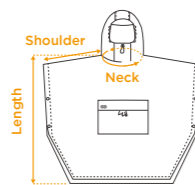

Unit:cm

SIZE	NECK	SHOULDER	LENGTH
FREE	70	59	97

Measurements may vary by 1-3 cm depending on product design and fabric characteristics.