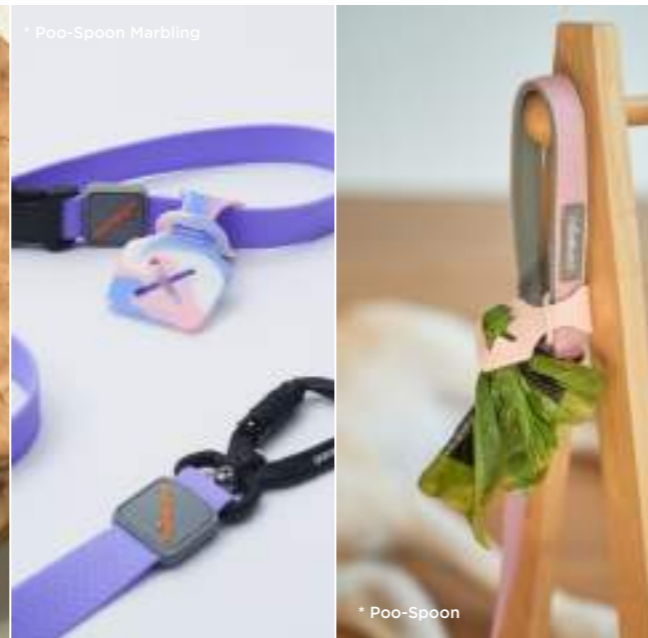

ACCESSORIES

ICE CREAM COOL SCARF

- Instant Cooling in 20 Mins
- Long-lasting 10-Hour Cooling
- Available in S, M, L — suitable for small to large dogs

● Pink ● Blue

WATER-BLOCK FLOOR MAT

- Premium Waterproof
- Dual-Sided Anti-Slip Texture
- Non-Toxic Silicone
- Premium Two-Tone Colors

● Beige & Green ● Gray & Purple

SAFETY TAIL

- Unrivaled Nighttime Visibility
- Lightweight and Easy
- Slide-on design for collar or leash

POO-SPOON SERIES

- Convenient Waste Bag Storage
- Comfortable Hands-Free Walks
- Easy Slide-On Leash Connection

BATH & SWIM

From secure aquatic exploration to efficient post-bath comfort.