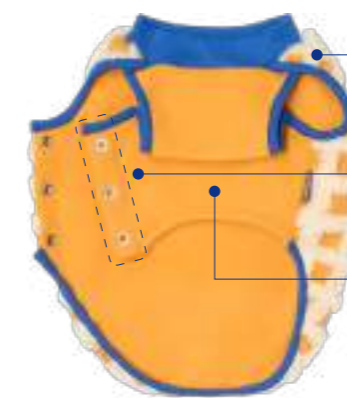

● Emerald ● Pink

SIZE INFO	Unit:cm							
SIZE	S	M	L	2L	3L	4L	5L	6L
CHEST	32	40	47.5	55	63	71.5	80	93
BODY LENGTH	26	29	33	38	45	51	57	61
NECK	20	25	30	35	40	43.5	47	55
WEIGHT	3kg	5kg	8kg	13kg	18kg	25kg	36kg	50kg

Measurements may vary by 1-3 cm depending on product design and fabric characteristics.

Trum Fleece

Easy snap button boucle fleece

● Yellow ● Navy

- **Ultimate Warmth**
Premium thick boucle fleece provides superior insulation.
- **Easy On & Off**
Convenient side snap buttons for effortless dressing.
- **High-Stretch Fabric**
Flexible material ensures maximum mobility and comfort.