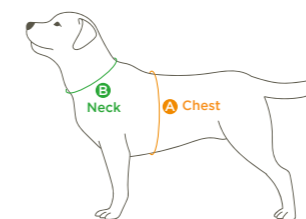

TREKTAIL Leash Hyper

* TREKTAIL AIR Harness Beige

All weather TREKTAIL Harness

SIZE	1	2	3	4	5
CHEST	35-45	42-52	50-62	60-76	70-100
NECK	20-30	26-40	32-45	40-55	50-72
WEIGHT	89g	99g	140g	190g	250g

Measurements may vary by 1-3 cm depending on the product design and fabric characteristics.

Measuring Posture - Measure while your dog is standing upright.
Chest Girth (A) - Measure the widest part of the chest.
Neck Girth (B) - Measure the thickest part of the neck.

Please choose the harness size based on the chest girth.
For the most comfortable fit, allow enough room for 2-3 fingers to slip between the harness and your dog's body.