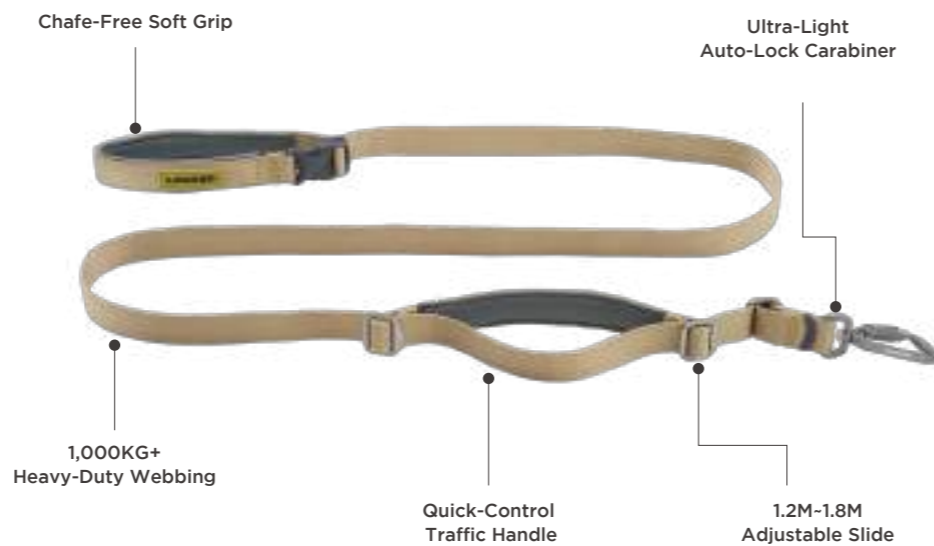

TREKTAIL Leash Hyper

* TREKTAIL AIR Harness Beige