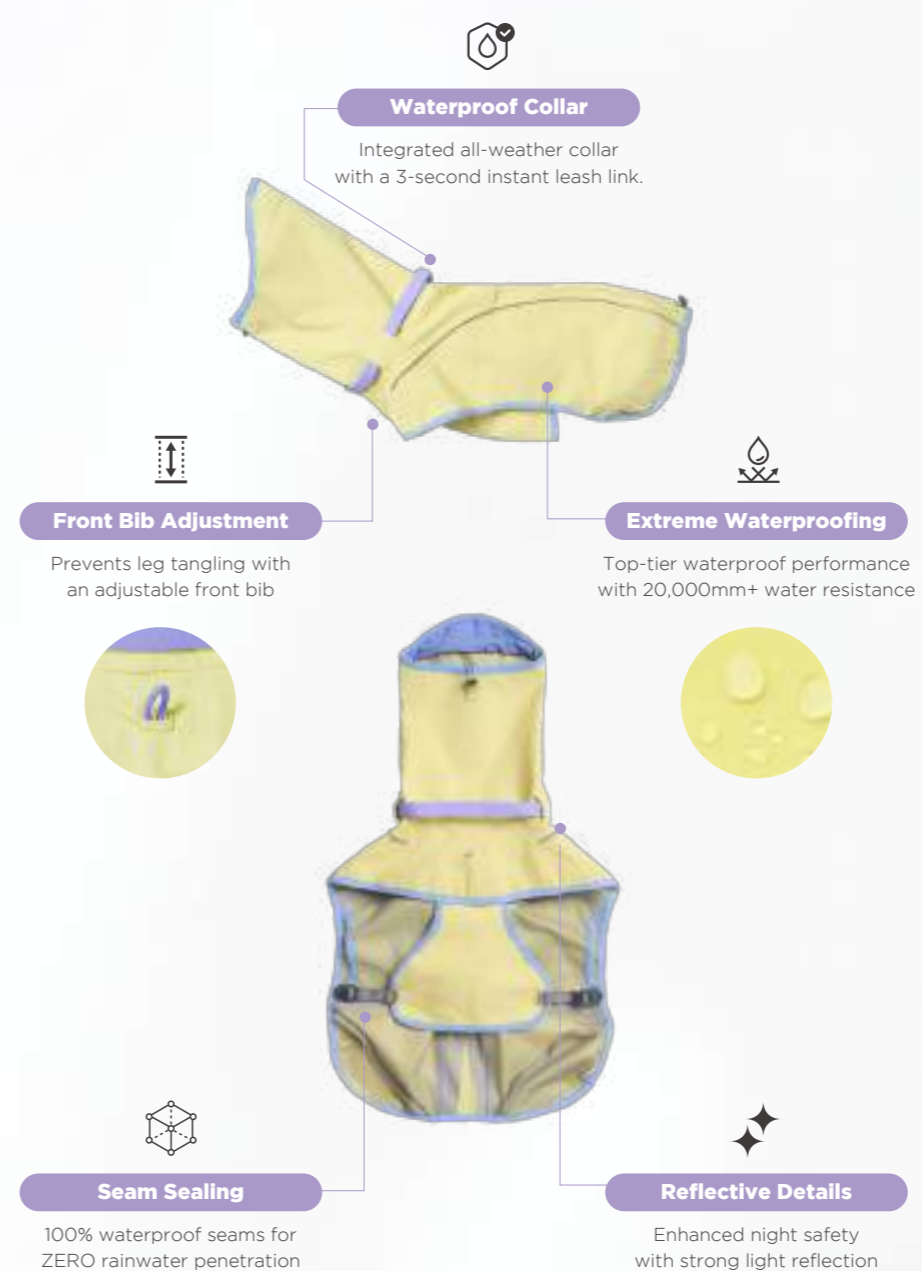

SIZE INFO Unit:cm

SIZE	SIZE 1	SIZE 2
WIDTH	41	45
LENGTH	18	21
WEIGHT	181g	202g

- Please allow a 2-3cm margin of error due to manual measurement.
- Pro Tip: Prioritize your dog's back length and leg height over their weight when choosing a size. Please also consider the volume of the inner cushion.