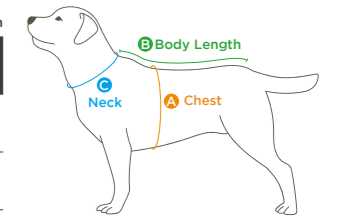

- A Thickest part of the chest.
- B From shoulder blades to tail base.
- C Thickest part of the neck.

Swim Hat SIZE INFO

Unit:cm

SIZE	1	2	3	4	5
HEAD	20-35	25-40	30-45	35-50	40-60
EAR DISTANCE	6	7	8	9	10

Measurements may vary by 1-3 cm depending on product design and fabric characteristics.

1. Head Circumference: Precision adjustment via integrated stopper.
2. Ear Distance Check: Ensure a secure fit for optimal comfort.
3. Data-First Sizing: Base size on actual (A, B) metrics, not breed or weight