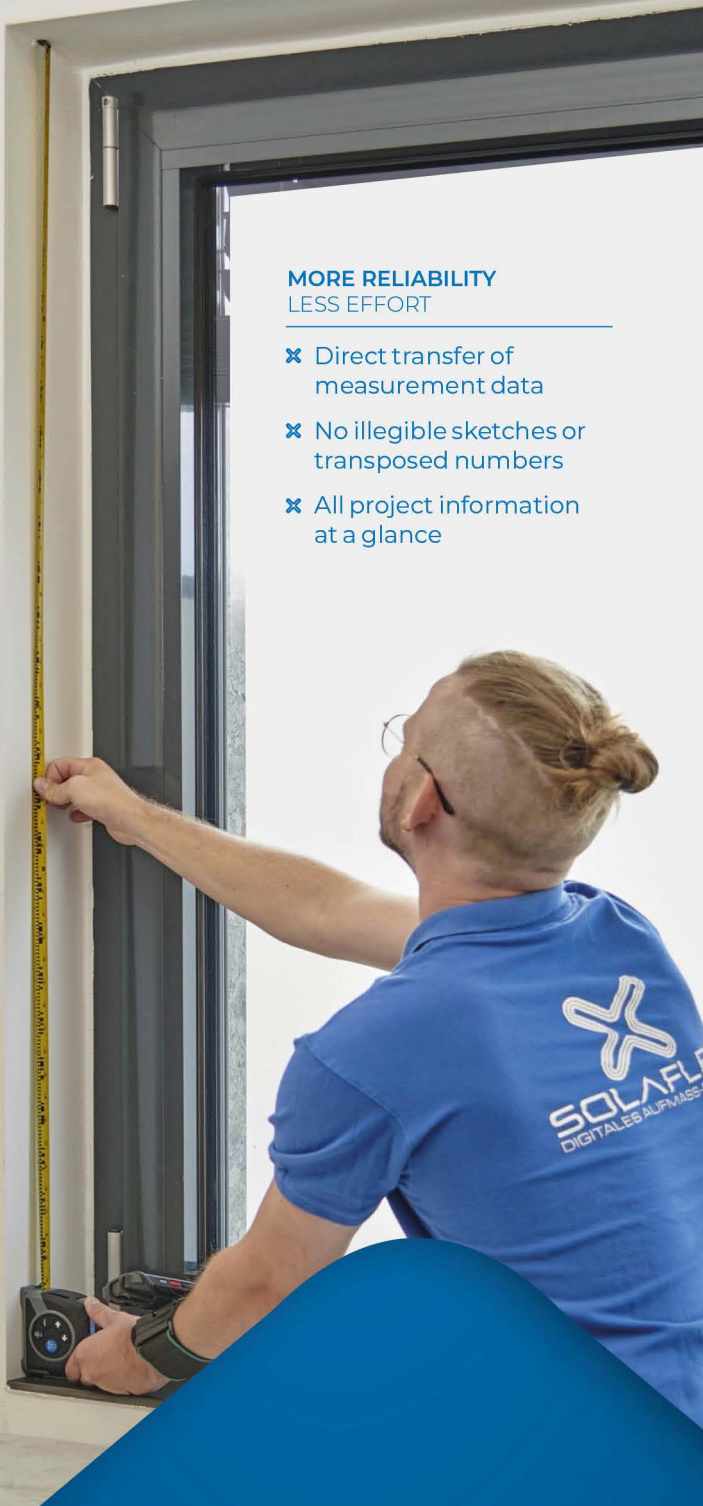

Directly from the construction site to the office

MORE RELIABILITY
LESS EFFORT

- ✘ Direct transfer of measurement data
- ✘ No illegible sketches or transposed numbers
- ✘ All project information at a glance

**CUSTOM
TEMPLATES
FOR MORE
FLEXIBILITY**

SYSTEM-INDEPENDENT

Suitable for all window systems

**FULLY
CUSTOMIZABLE**

Create your own measurement sheet templates

CONSISTENT ACROSS YOUR TEAM

Share templates

Solaflex enables **system-independent digital measurement** for windows and doors. Custom templates ensure that all relevant information is captured completely and error-free.

UP TO

35%

**TIME
SAVING**

CREATE TEMPLATES

Define your own fields and tables, upload existing sketches

COLLECT INFORMATION

Capture measurements
Configure window specifications

PHOTOS & NOTES

Add photos and document important details

RLX Digital tape measure with laser distance meter

The RLX combines a tape measure and a laser distance meter in one device. For flexible measurement of short and long distances – with direct digital transfer into the Solaflex measurement app.