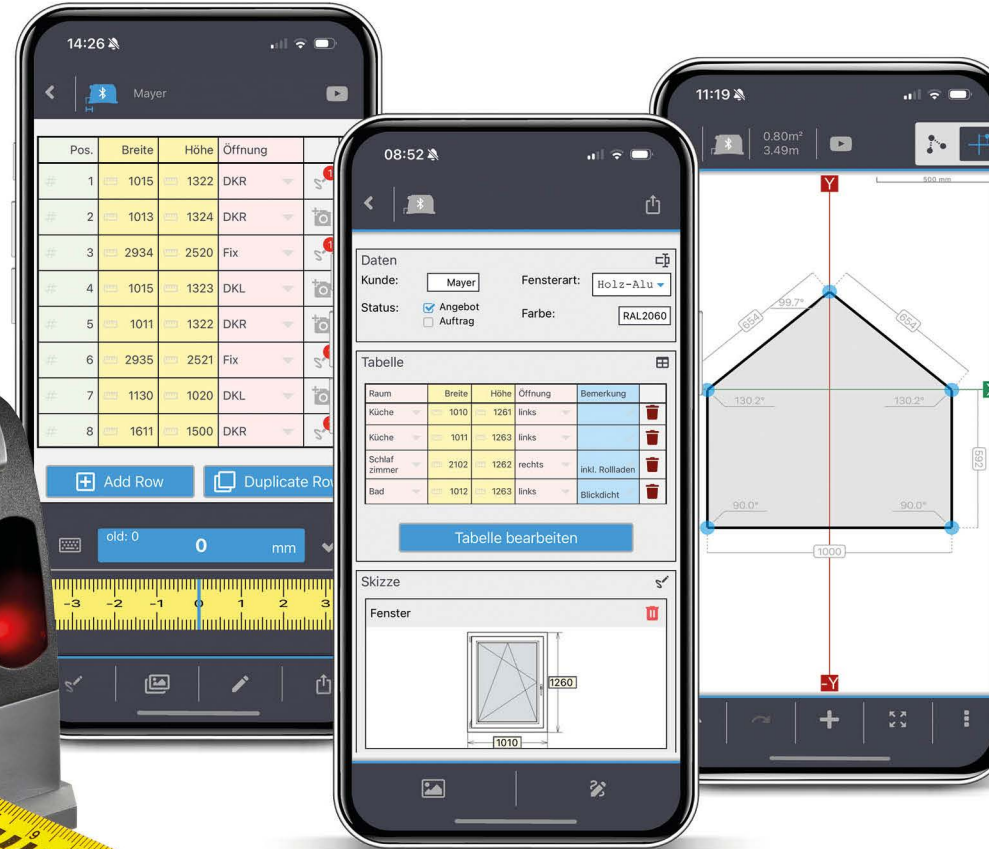

**CUSTOM
TEMPLATES
FOR MORE
FLEXIBILITY**

SYSTEM-INDEPENDENT

Suitable for all window systems

**FULLY
CUSTOMIZABLE**

Create your own measurement sheet templates

CONSISTENT ACROSS YOUR TEAM

Share templates

Solaflex enables **system-independent digital measurement** for windows and doors. Custom templates ensure that all relevant information is captured completely and error-free.

UP TO

35%

**TIME
SAVING**

CREATE TEMPLATES

Define your own fields and tables, upload existing sketches

COLLECT INFORMATION

Capture measurements
Configure window specifications

PHOTOS & NOTES

Add photos and document important details

RLX Digital tape measure with laser distance meter

The RLX combines a tape measure and a laser distance meter in one device. For flexible measurement of short and long distances – with direct digital transfer into the Solaflex measurement app.

PREVENT MISTAKES & SAVE TIME

All project information at a glance

The digital measurement sheet simplifies standardized measuring, product specification, and the complete documentation of all relevant data. All information is stored digitally, accessible at any time, and can be exported as PDF, CSV, or JSON for seamless integration into ERP systems.