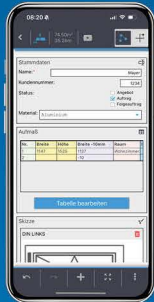

Directly from the construction site to the office

MORE RELIABILITY
LESS EFFORT

- ✘ Direct transfer of measurement data
- ✘ No illegible sketches or transposed numbers
- ✘ All project information at a glance

**CUSTOM
TEMPLATES
FOR MORE
FLEXIBILITY**

SYSTEM-INDEPENDENT

Suitable for all window systems

**FULLY
CUSTOMIZABLE**

Create your own measurement sheet templates

CONSISTENT ACROSS YOUR TEAM

Share templates

Solaflex enables **system-independent digital measurement** for windows and doors. Custom templates ensure that all relevant information is captured completely and error-free.

UP TO

35%

**TIME
SAVING**

CREATE TEMPLATES

Define your own fields and tables, upload existing sketches

COLLECT INFORMATION

Capture measurements
Configure window specifications

PHOTOS & NOTES

Add photos and document important details

RLX Digital tape measure with laser distance meter

The RLX combines a tape measure and a laser distance meter in one device. For flexible measurement of short and long distances – with direct digital transfer into the Solaflex measurement app.