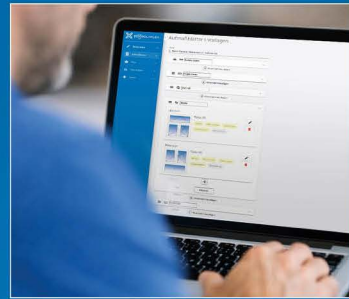

Directly from the construction site to the office

MORE RELIABILITY
LESS EFFORT

- ✘ Direct transfer of measurement data
- ✘ No illegible sketches or transposed numbers
- ✘ All project information at a glance

UP TO

35%

**TIME
SAVING**

CREATE TEMPLATES

Define your own fields and tables, upload existing sketches

COLLECT INFORMATION

Capture measurements
Configure window specifications

PHOTOS & NOTES

Add photos and document important details

RLX Digital tape measure with laser distance meter

The RLX combines a tape measure and a laser distance meter in one device. For flexible measurement of short and long distances – with direct digital transfer into the Solaflex measurement app.