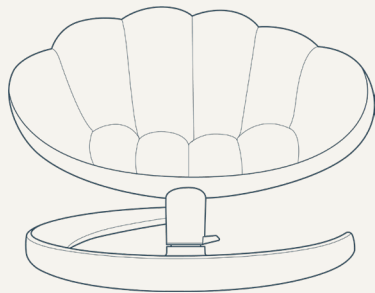

Shell™

PET BED AND SWAYING LOUNGER

This elevated take on a Pet Bed and Swaying Lounger features a swaying motion with recline options and cloud-like cushioning to keep your pet soothed and supported.

SHELL

L 26–28.75 x W 31 x H 17–22.5 in

L 660–730 x W 785 x H 430–570 mm

Pet cannot exceed 130 lbs / 60 kgs

Your Pet's Ultimate Comfort Zone

- Safe haven for your pet
- Soothes and supports
- Three recline positions
- Side-to-side sway
- Motion lasts up to 2 minutes
- Locks into a stationary position
- Unique shell-like shape
- Perfect perch that gives cats and dogs a better view

Mindfully Curated Premium Materials

- Cozy, soft, and ultra-padded fleece
- Strong interior aluminum frame
- Removable and machine-washable seat cover
- Naturally flame-resistant fabric
- Free of harmful fire-retardant chemicals

Thoughtfully Designed Details

- Motorless—no cords or batteries
- Easy to assemble & conveniently portable
- Seat detaches from base for convenient storage
- Curved base for stability and a contemporary look