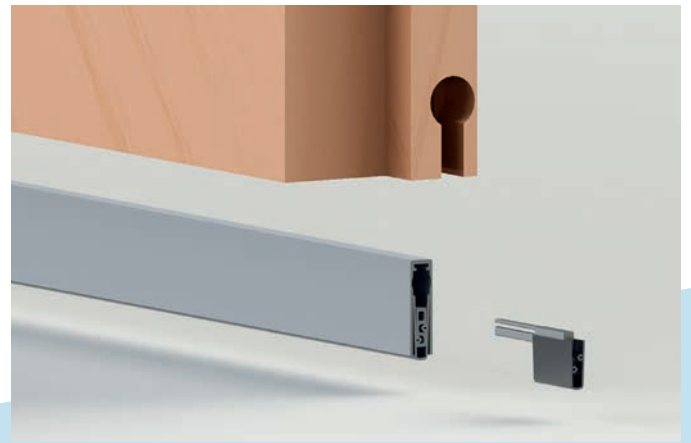

New pivot module: Clever handling in Swiss quality

The pivot module for rebated doors uses a rotating activator. This offers the following advantages:

- In combination with the Planet US drop-down seal, the pivot module enables better force transfer without lateral forces acting on the drop-down mechanism.
- Lower operating forces are also required for opening and closing – a significant advantage in terms of comfort and accessibility.
- The slim design also allows the use of narrower door leaves for soundproof pivot doors.

The rotating activator of the trigger module enables the application range of Planet US for pivot doors to be extended. Thanks to the power absorption via module, the seal maintains its long service life and requires only minimal triggering forces. The module is available in black and stainless steel to suit any door design.

Advantages in fabrication:

Easy installation

Another advantage is the simple installation. A 16 mm hole in the upper area of the 8 mm sealing groove is sufficient for mounting the module. The inner profile extension is simply pushed onto the inner profile of the seal and ensures the stability of the seal in the extended area below the module.

Assembly film

To install the pivot module, only a 16 mm hole is required in the upper area of the sealing groove. No additional machining in the frame is necessary.

Preparation of the door

Mounting the inner profile extension