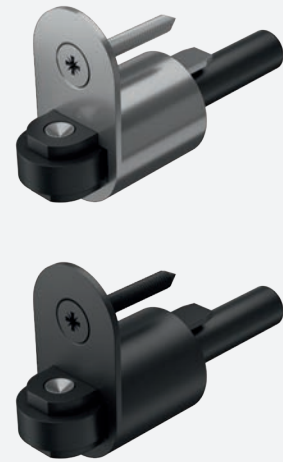

The advantages at a glance:

- Modular system enables pivot door seals to be held in stock for the first time
- Long service life thanks to force-decoupled housing
- Suitable for use on narrow pivot door leaves
- Silent release
- Suitable for doors in special sizes
- Low installation
- Seals against noise, smoke, fire and energy loss
- Improved accessibility thanks to reduced activation force

New pivot module: Clever handling in Swiss quality

The pivot module for rebated doors uses a rotating activator. This offers the following advantages:

- In combination with the Planet US drop-down seal, the pivot module enables better force transfer without lateral forces acting on the drop-down mechanism.
- Lower operating forces are also required for opening and closing – a significant advantage in terms of comfort and accessibility.
- The slim design also allows the use of narrower door leaves for soundproof pivot doors.

The rotating activator of the trigger module enables the application range of Planet US for pivot doors to be extended. Thanks to the power absorption via module, the seal maintains its long service life and requires only minimal triggering forces. The module is available in black and stainless steel to suit any door design.

Advantages in fabrication:

Easy installation

Another advantage is the simple installation. A 16 mm hole in the upper area of the 8 mm sealing groove is sufficient for mounting the module. The inner profile extension is simply pushed onto the inner profile of the seal and ensures the stability of the seal in the extended area below the module.