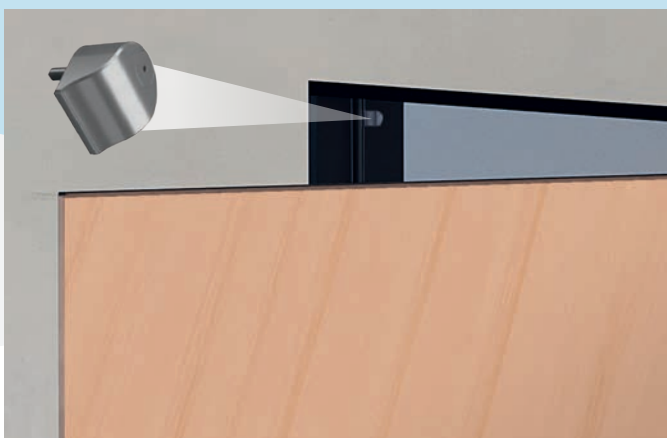

Advantages in fabrication:

Easy installation

Another advantage is the simple installation. A 16 mm hole in the upper area of the 8 mm sealing groove is sufficient for mounting the module. The inner profile extension is simply pushed onto the inner profile of the seal and ensures the stability of the seal in the extended area below the module.

Assembly film

To install the pivot module, only a 16 mm hole is required in the upper area of the sealing groove. No additional machining in the frame is necessary.

Preparation of the door

Mounting the inner profile extension

Stroke setting of the rotating activator

Fixing of the rotating activator

Optional: Installation of the ramp

The optional installation of the ramp minimises the grinding distance – making the door even easier to operate.