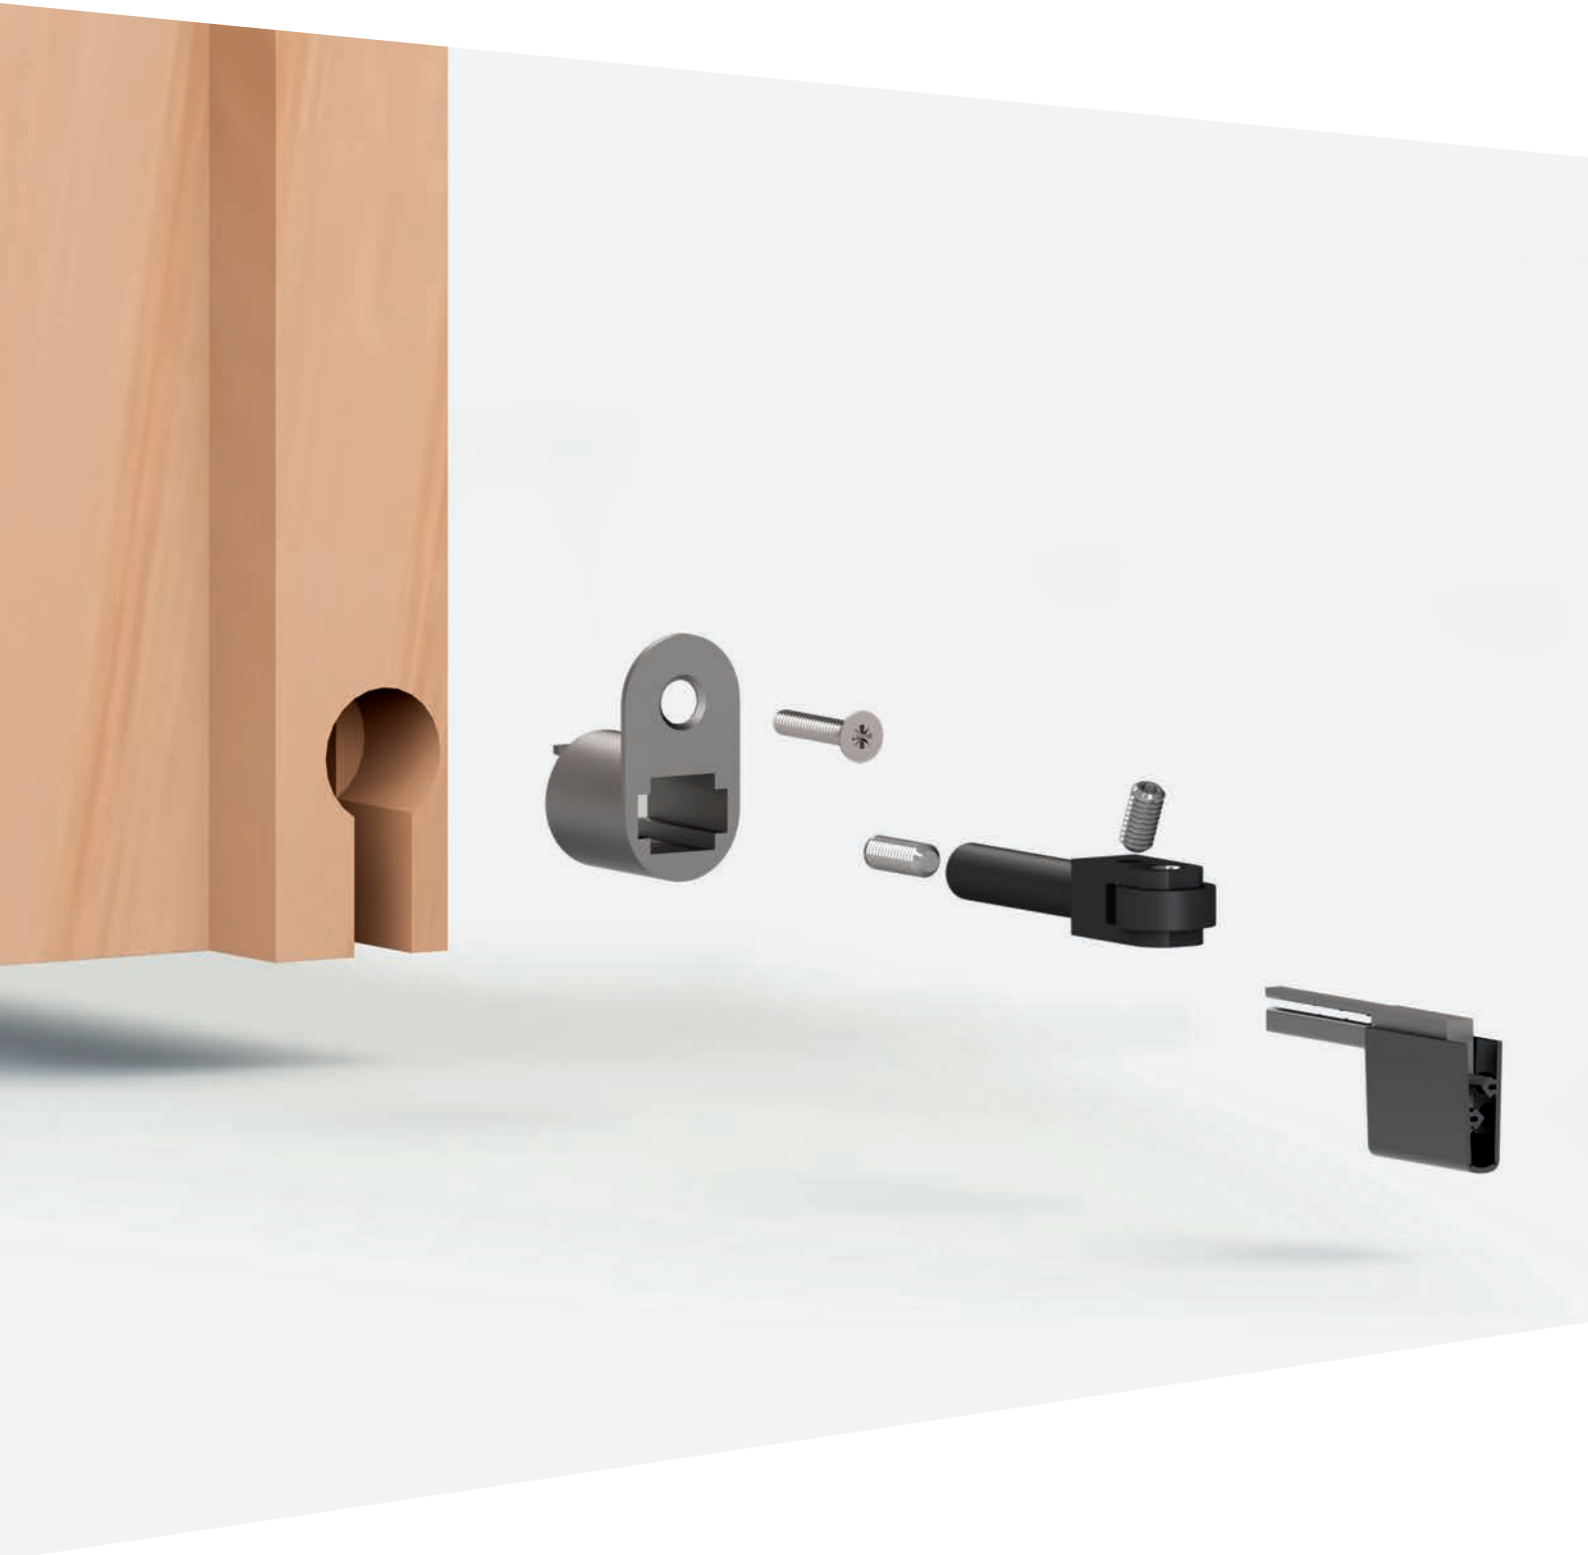

The advantages at a glance:

- Modular system enables pivot door seals to be held in stock for the first time
- Long service life thanks to force-decoupled housing
- Suitable for use on narrow pivot door leaves
- Silent release
- Suitable for doors in special sizes
- Low installation
- Seals against noise, smoke, fire and energy loss
- Improved accessibility thanks to reduced activation force

New pivot module: Clever handling in Swiss quality

The pivot module for rebated doors uses a rotating activator. This offers the following advantages:

- In combination with the Planet US drop-down seal, the pivot module enables better force transfer without lateral forces acting on the drop-down mechanism.
- Lower operating forces are also required for opening and closing – a significant advantage in terms of comfort and accessibility.
- The slim design also allows the use of narrower door leaves for soundproof pivot doors.

The rotating activator of the trigger module enables the application range of Planet US for pivot doors to be extended. Thanks to the power absorption via module, the seal maintains its long service life and requires only minimal triggering forces. The module is available in black and stainless steel to suit any door design.

Advantages in fabrication:

Easy installation

Another advantage is the simple installation. A 16 mm hole in the upper area of the 8 mm sealing groove is sufficient for mounting the module. The inner profile extension is simply pushed onto the inner profile of the seal and ensures the stability of the seal in the extended area below the module.