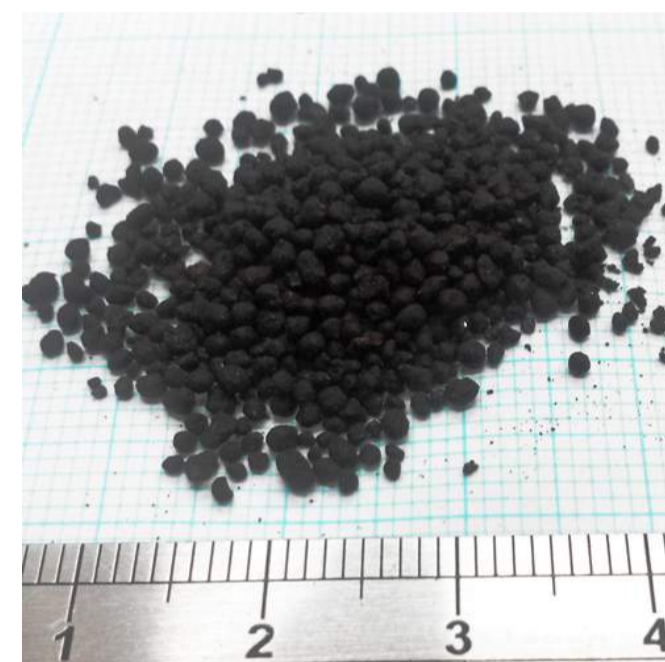

Volume: 8 Liters

Grain Size:

[Normal] 3.0mm-5.0mm, [Powder] 1.5mm-3.5mm, [Super Powder] 1.0mm-2.0mm

SULAWESI VOLCANIC ROCK

Product Code: SU

High quality neutral pH substrate.

The high quality volcanic rock extracted from Sulawesi, which provides the trace elements for Sulawesi shrimp growth, it also has high surface area that provides living space for algae and probiotics.