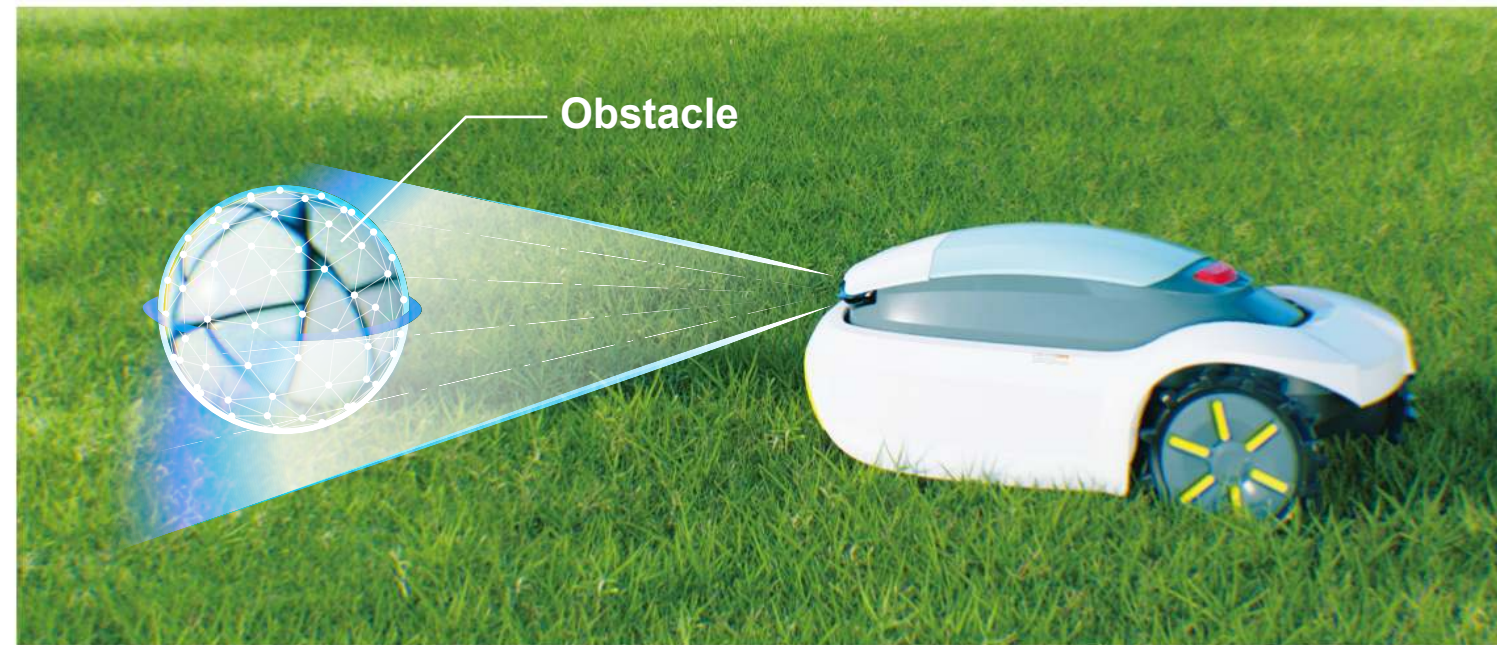

MOW EASY, MOW TIME

Contact HYgreen

Advanced AI Vision

Equipped with cutting-edge AI camera, GOMOW detects obstacles and lawn boundaries. This allows it to respond to objects, avoid collisions, and operate safely.

Efficient Wireless Charging

Our charging station enables effortless charging without physical contact with GOMOW – it simply needs to be positioned on the station. Also its water-resistant design makes it ideal for outdoor use.

Mows up to 1,500 m²

45% Slope Capacity

Adjustable Cutting Height

Multi-Zone Management

Intuitive & Easy Operation

Rain Sensor

Off-limits Area Setup

Tailored Mowing Schedules

Solar-powered RTK GNSS Station

GOMOW navigates with centimetre-level precision, eliminating the need for perimeter wires thanks to advanced RTK GNSS technology. The solar-powered RTK GNSS station can be placed flexibly as long as installation requirements are met. It ensures optimal lawn coverage, lowers energy consumption, and reduces your carbon footprint.