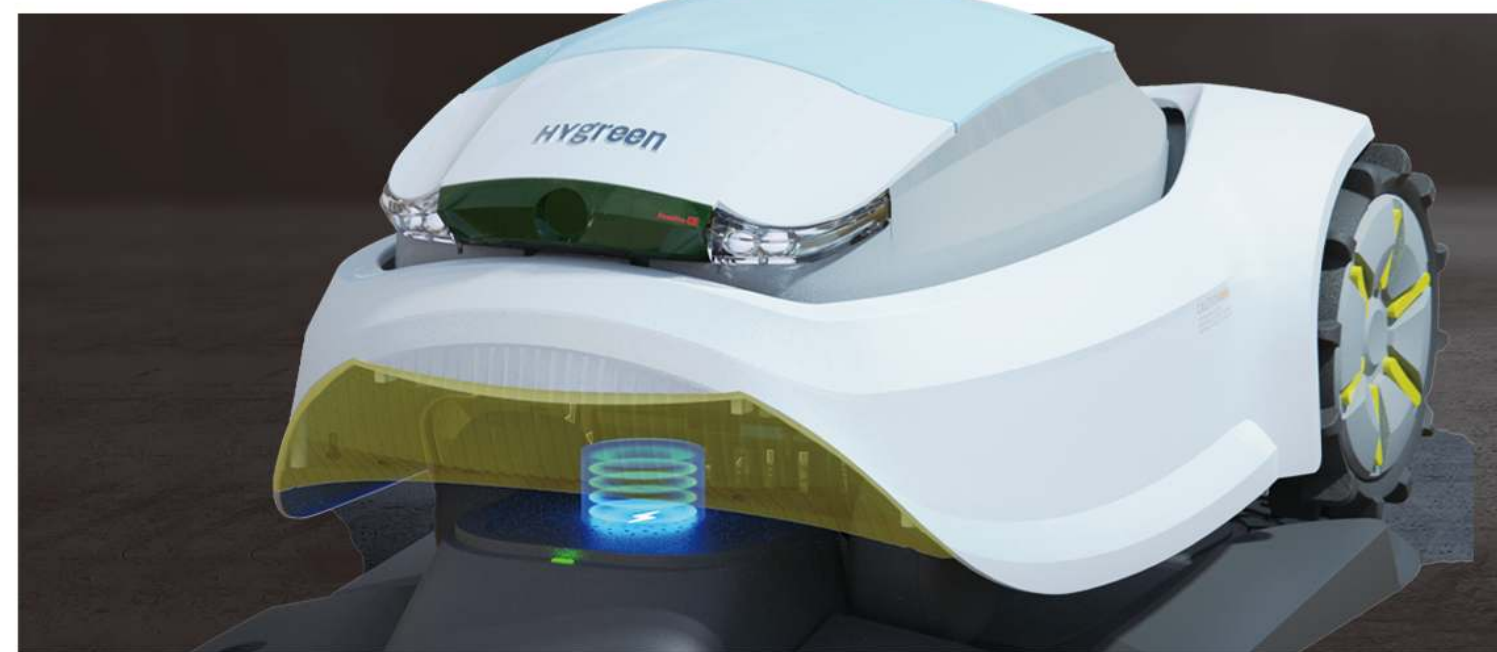

MOW EASY, MOW TIME

Contact HYgreen

Advanced AI Vision

Equipped with cutting-edge AI camera, GOMOW detects obstacles and lawn boundaries. This allows it to respond to objects, avoid collisions, and operate safely.

Efficient Wireless Charging

Our charging station enables effortless charging without physical contact with GOMOW – it simply needs to be positioned on the station. Also its water-resistant design makes it ideal for outdoor use.

Mows up to 1,500 m²

45% Slope Capacity

Adjustable Cutting Height

Multi-Zone Management

Intuitive & Easy Operation

Rain Sensor

Off-limits Area Setup

Tailored Mowing Schedules

Solar-powered RTK GNSS Station

GOMOW navigates with centimetre-level precision, eliminating the need for perimeter wires thanks to advanced RTK GNSS technology. The solar-powered RTK GNSS station can be placed flexibly as long as installation requirements are met. It ensures optimal lawn coverage, lowers energy consumption, and reduces your carbon footprint.