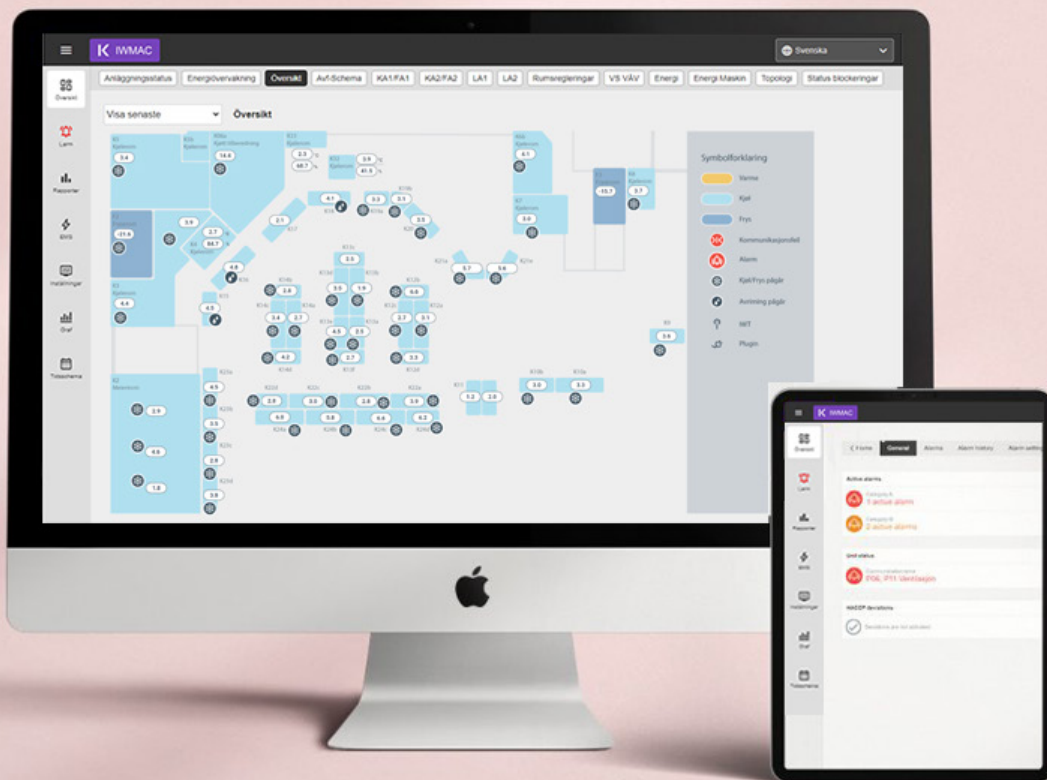

IWMAC

SCADA for all your technical installations linked to refrigeration, freezing, buildings and manufacturing.

With our SCADA system, IWMAC, you get a hybrid web-based solution to stay in control of all your technical installations linked to refrigeration, freezing, buildings and manufacturing.

Future-proof your technical installations

With IWMAC, you get a comprehensive digital platform for all operations so you can view, monitor and manage your installations. Get full control of your building, or keep a check on your refrigeration and freezing systems, avoiding expensive loss of inventory.

The platform is fully independent and can integrate all technical systems across brand, supplier, and age, giving a functionality lift on older components.

Stay in control and strive for continuous improvement