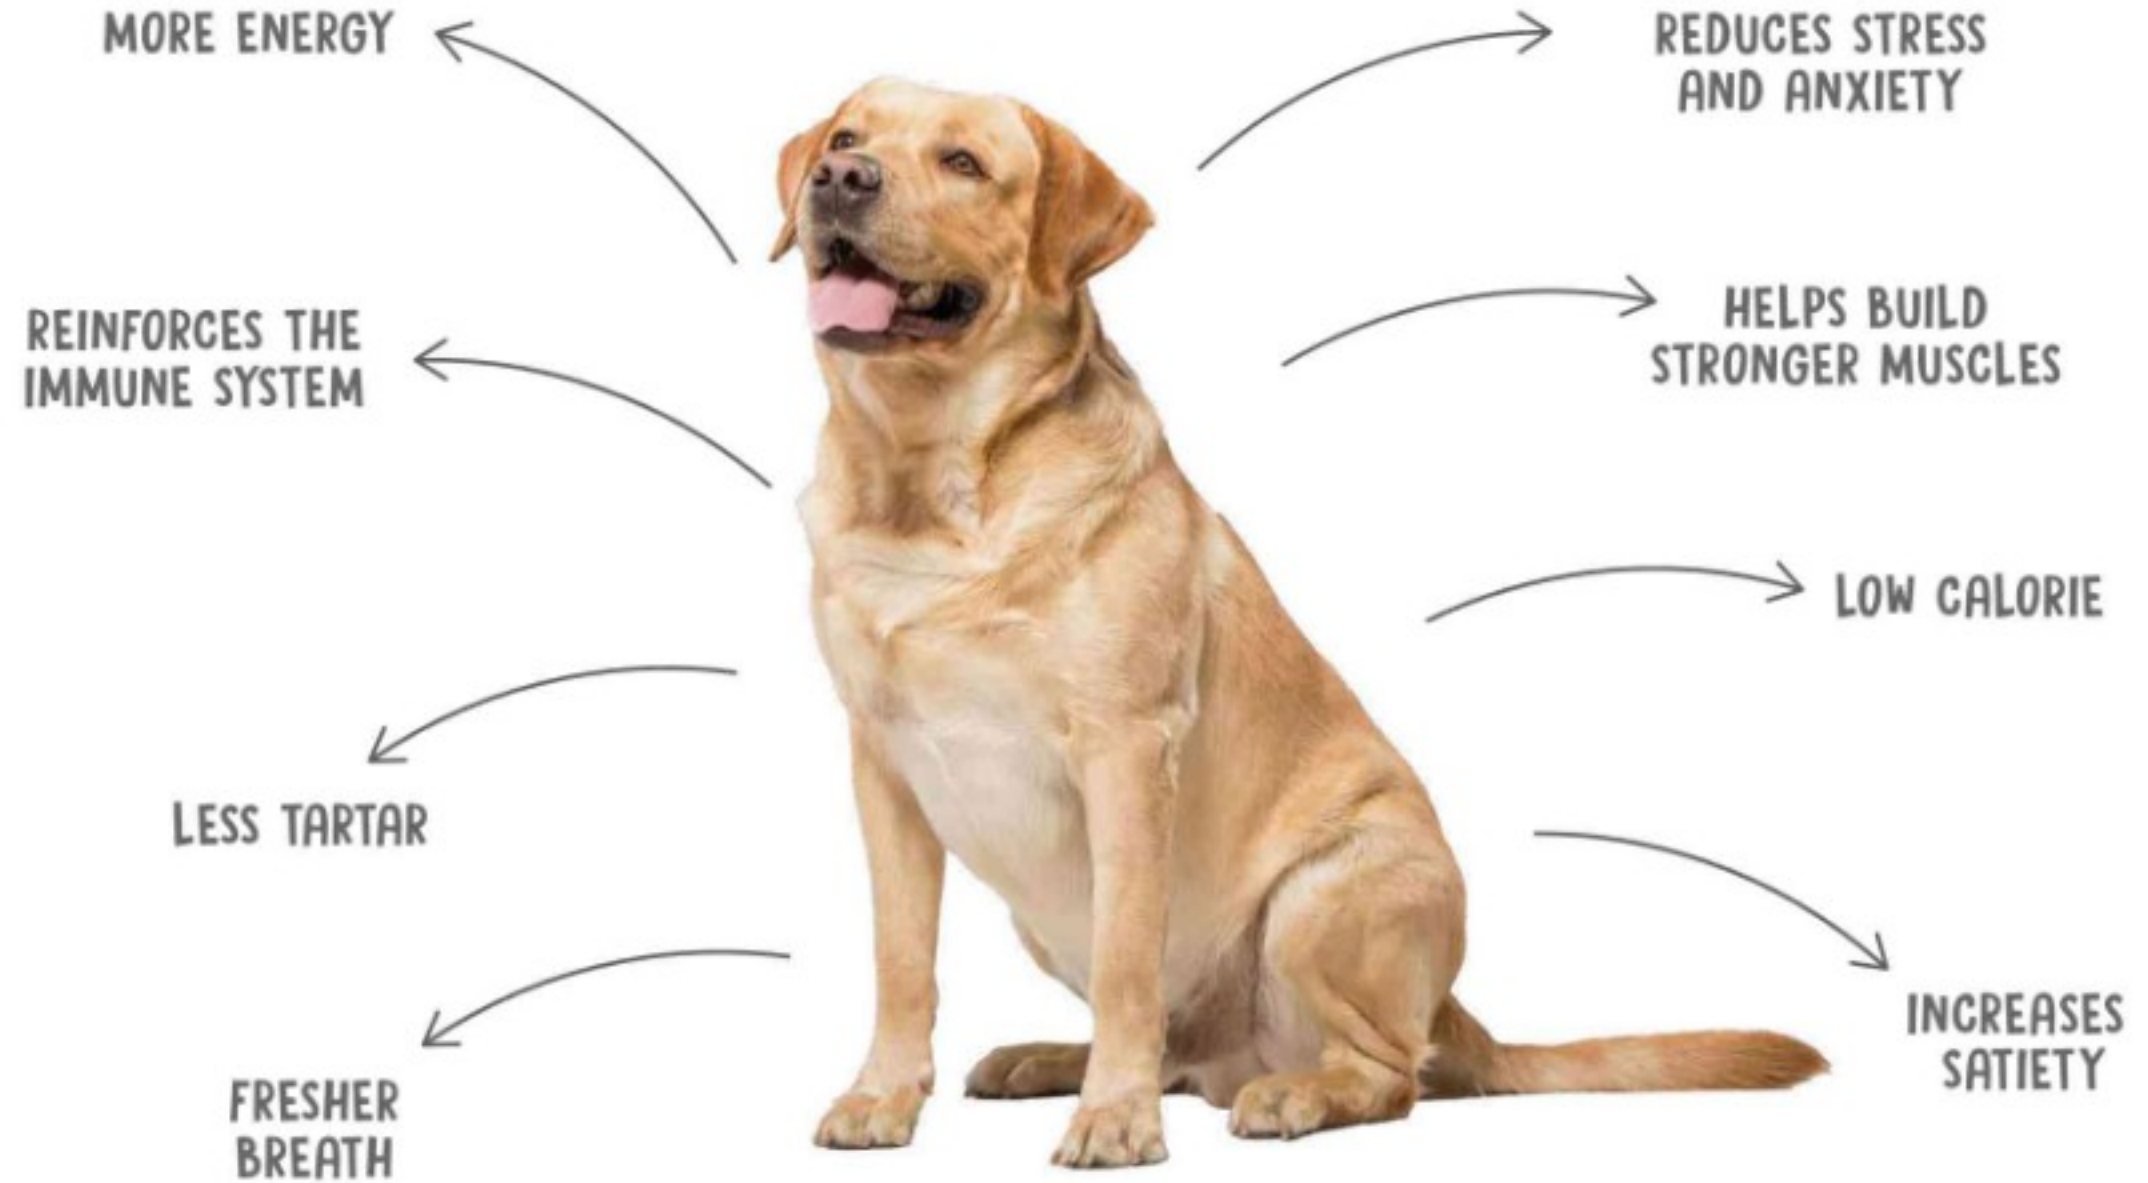

BENEFITS

A good thing that ain't bad
PLUTOS
Functional chews

CHEESE CHEWS

CHEESE & BACON

CHEESE CHEWS	SIZES AVAILABLE
	S M L XL

INGREDIENTS: milk protein (lactose-free and low-fat), pea protein, apple flour, natural flavour, fat and calcium.