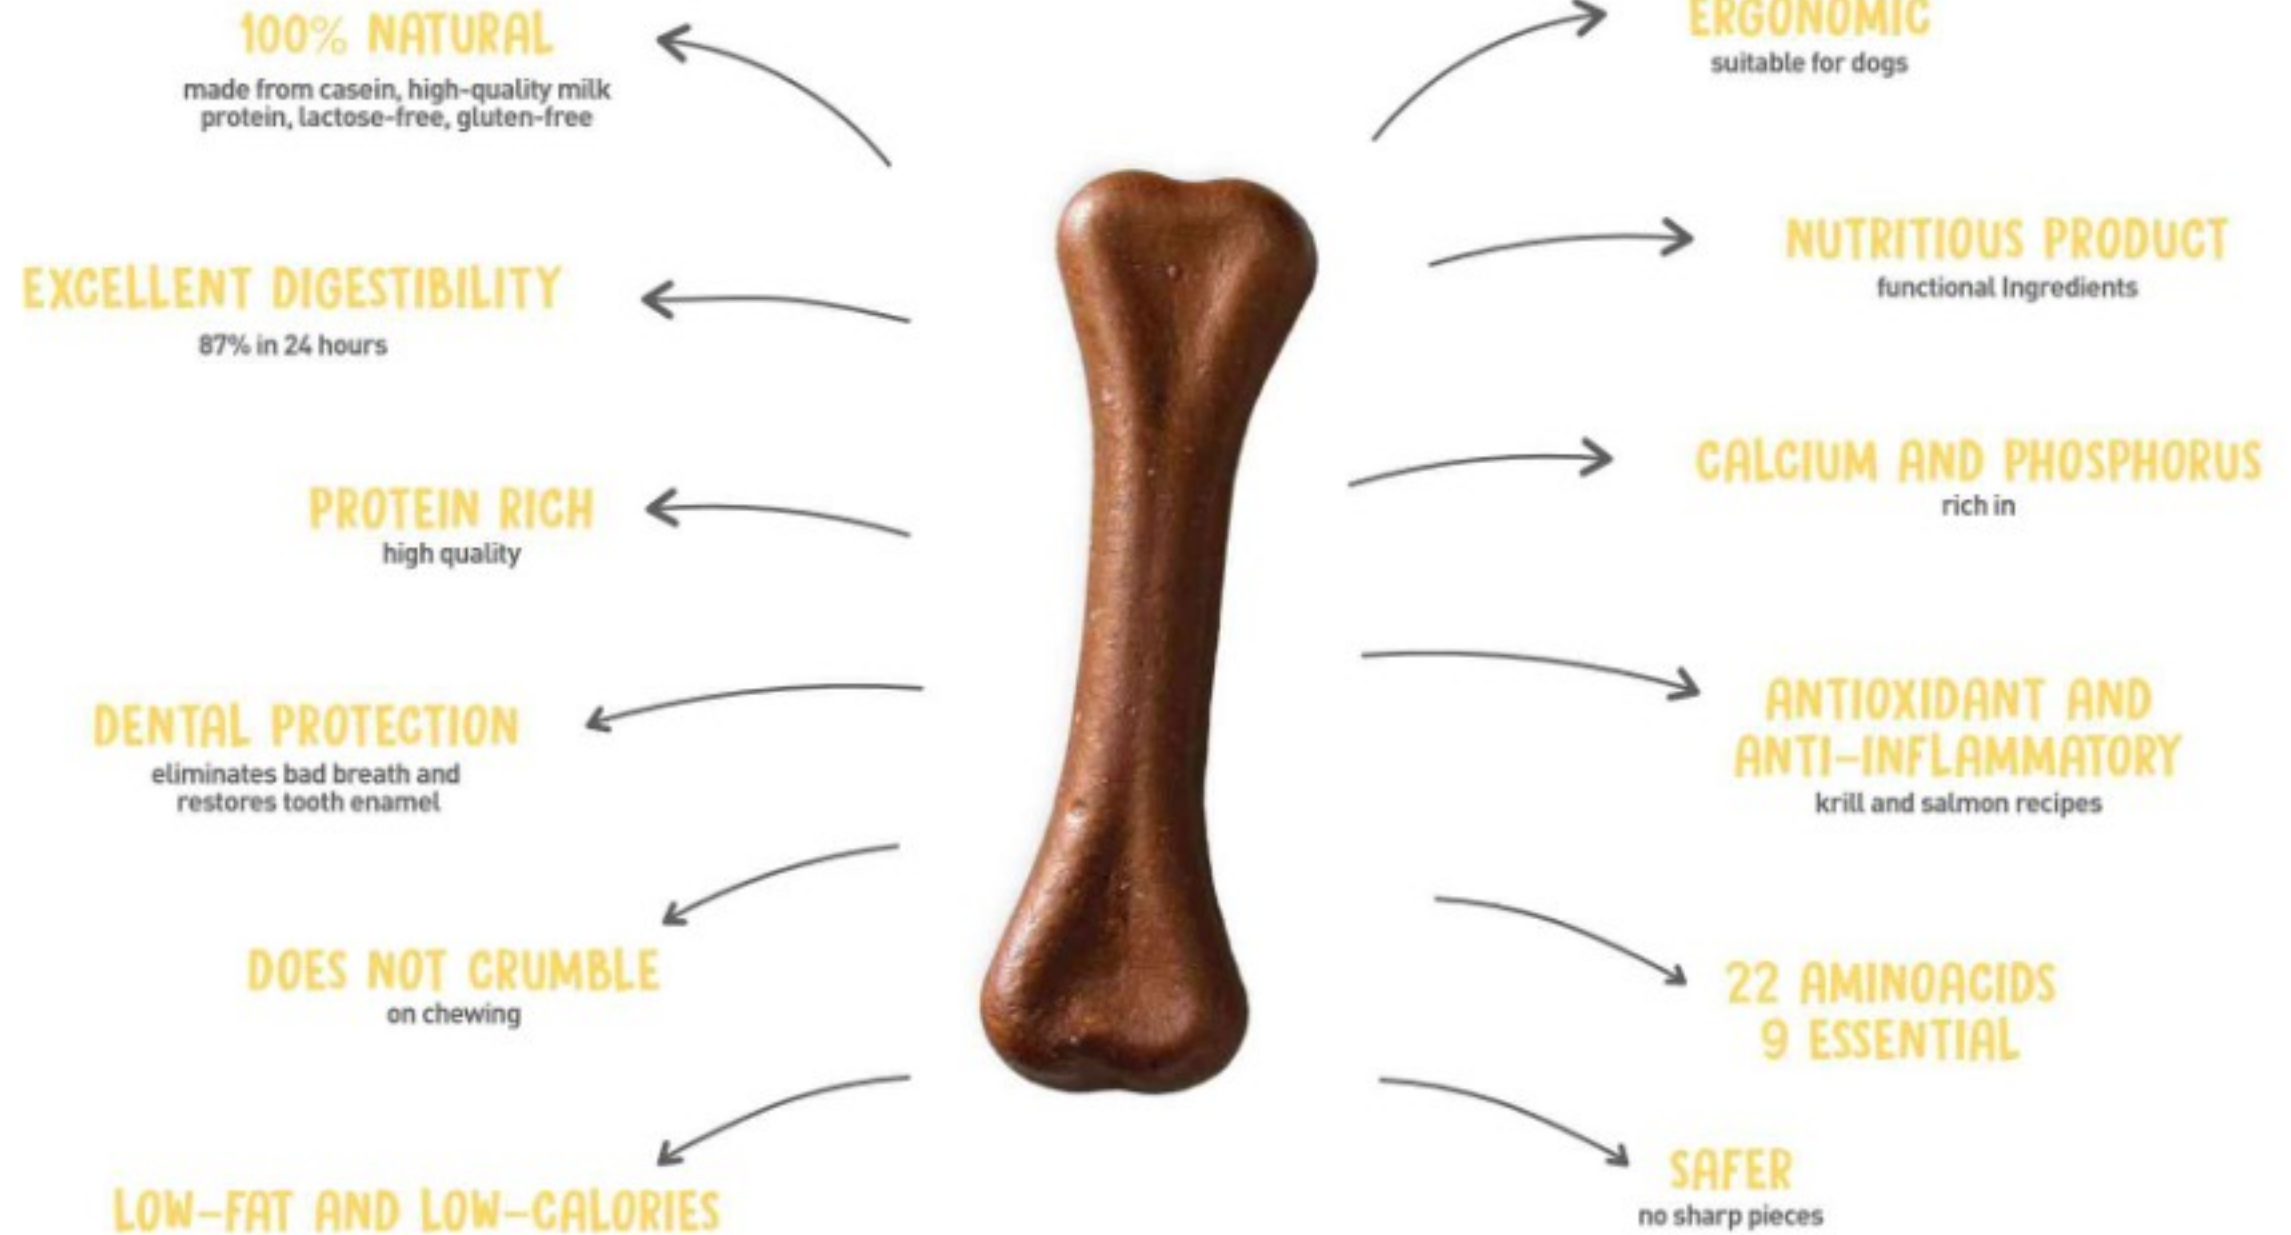

A good thing that ain't bad

PLUTOS

Functional chews

**PLUTOS
CHEESE
CHEWS**

Madeira Island Cheese Chew
Identificação individual/
Nr.: dPT8AA16122

Distribuído por: PLUTOSPETFOODS
R. A. Modulo 1
9200-047 Concelho
PORTUGAL
www.plutos.pt
contact@plutos.pt

OUR CHEESE CHEWS

AIR DRIED, NOT SMOKED

© 2023 Plutos Pet Foods. All rights reserved.