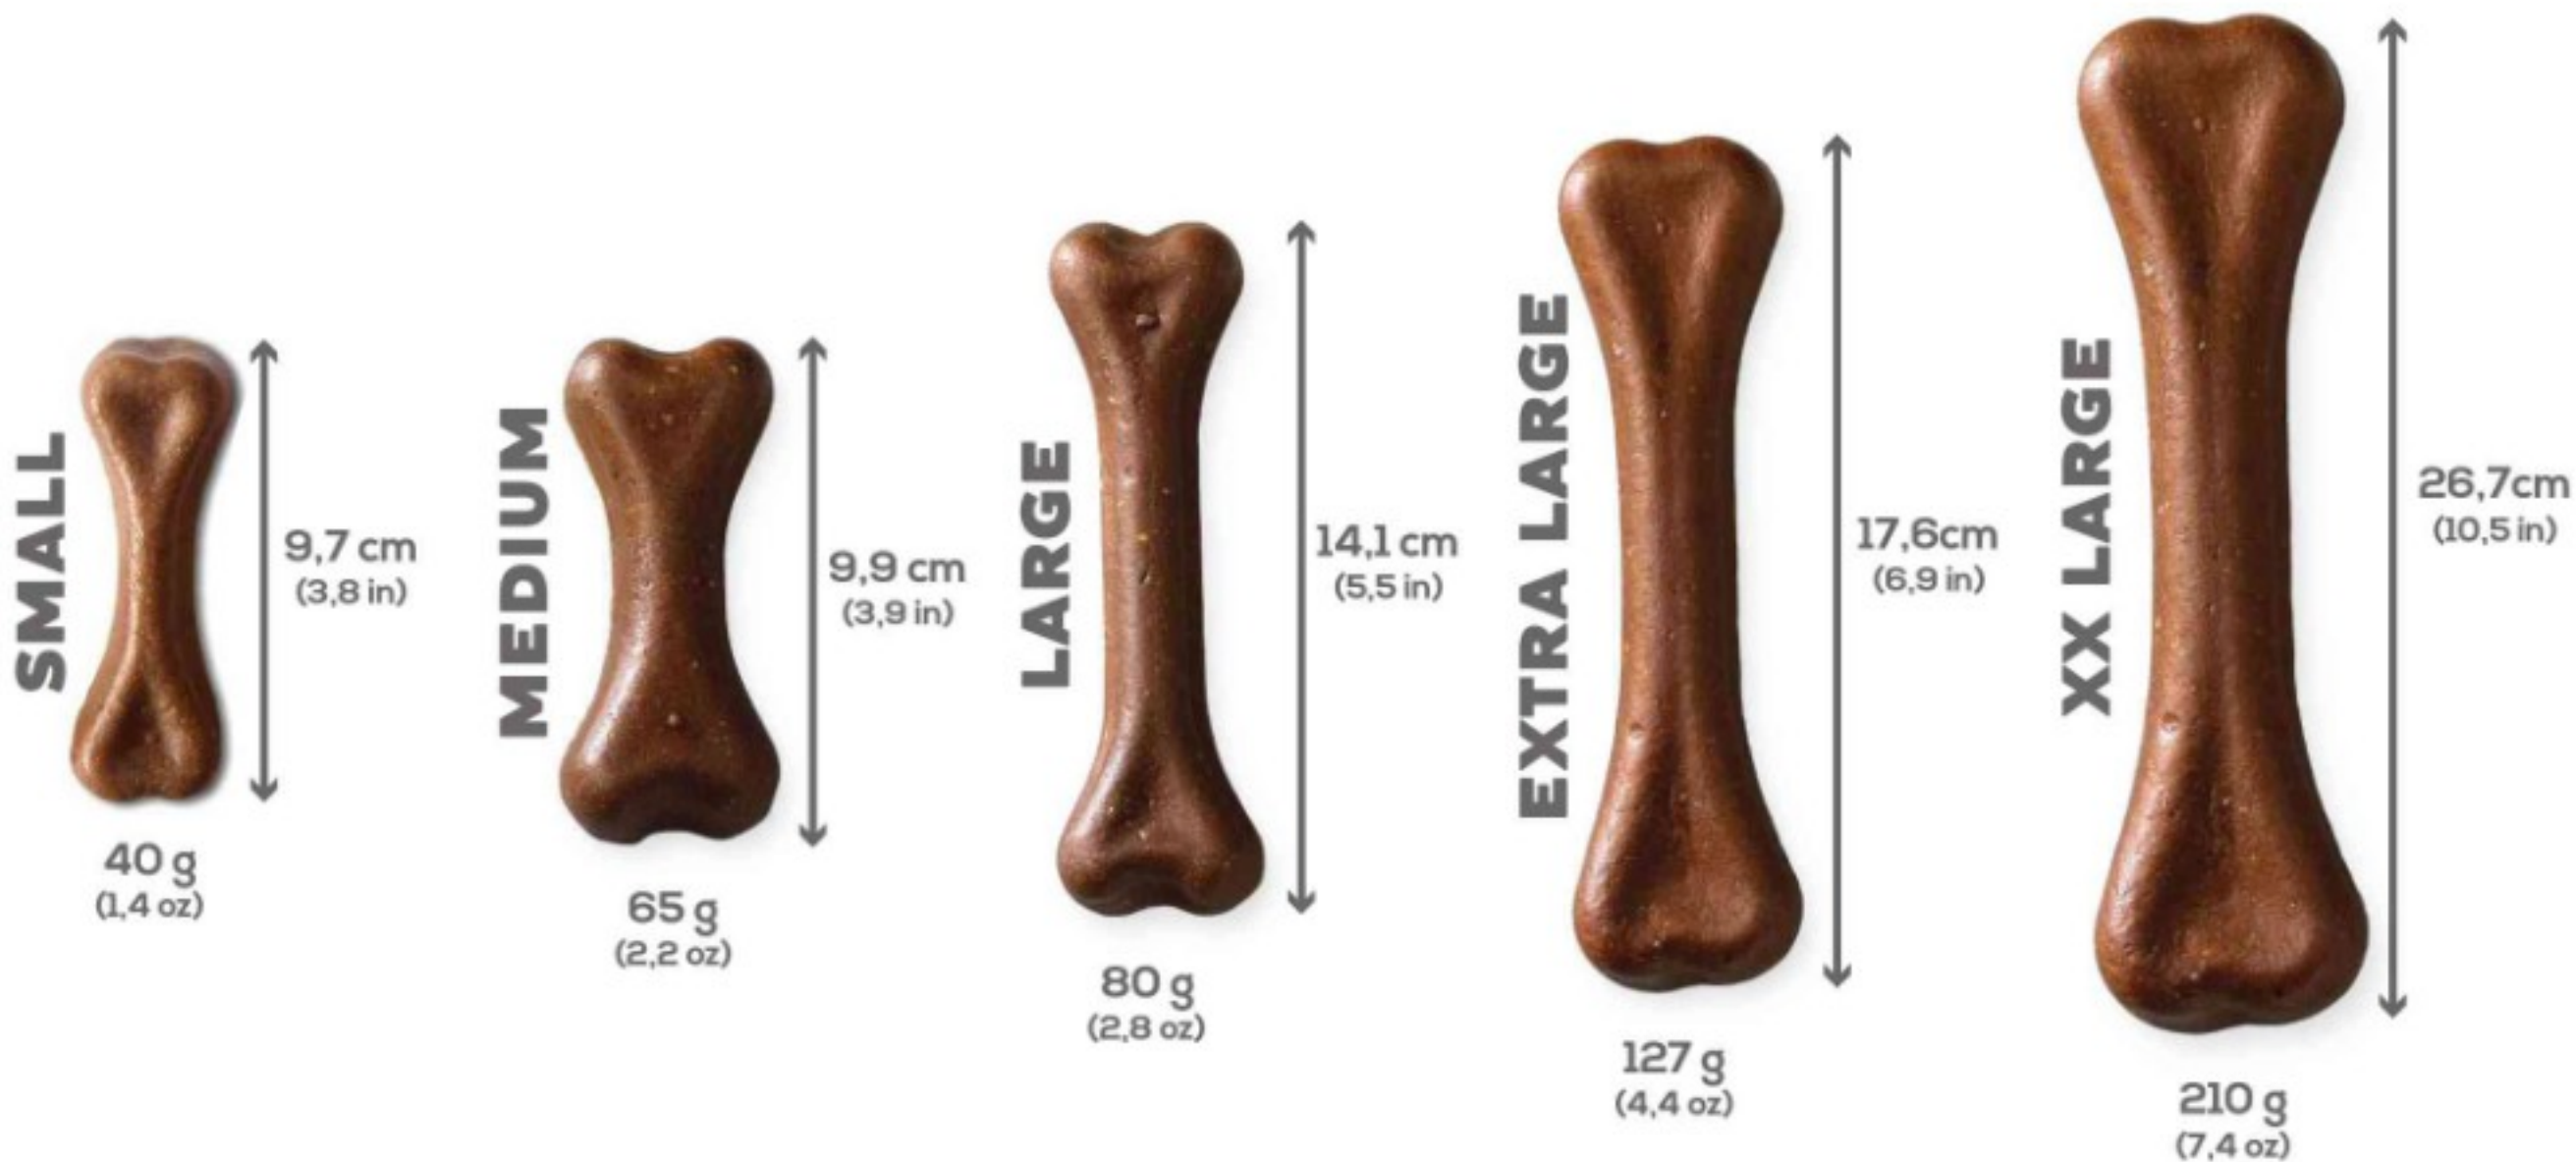

SHAPE & SIZE COMPARISON

PLUTOS CHEESE CHEWS

Madeira Island Cheese Chew
Identificação individual/
Nr.: dPT8AA16122

Distribuído por: PLUTOSPETFOODS
Rov. A Modulo I
9200-047 Coniçol
PORTUGAL
www.plutos.pt
contact@plutos.pt