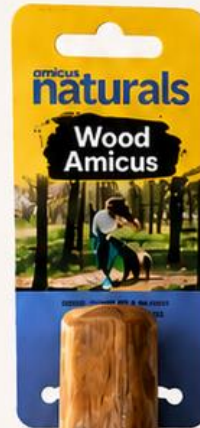

WOOD AMICUS

ANIMAL WELL-BEING

stimulates the jaw and cleans teeth

-  Sustainable toy made from coffee wood
-  Does not splinter
-  Fibers are cellulose that help digestion
-  Helps clean teeth
-  Satisfies the urge to chew
-  Chew toy for **Environmental Enrichment**

100% NATURAL
coffee wood
and coconut oil.

ENVIRONMENTAL ENRICHMENT
Natural, durable and
eco-friendly chew toys.

PET WELL-BEING
More health, fun
and quality of life.