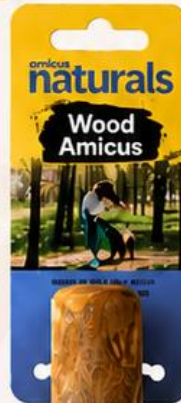

WOOD AMICUS

ANIMAL WELL-BEING

stimulates the jaw and cleans teeth

-  Sustainable toy made from coffee wood
-  Does not splinter
-  Fibers are cellulose that help digestion
-  Helps clean teeth
-  Satisfies the urge to chew
-  Chew toy for **Environmental Enrichment**

100% NATURAL
coffee wood
and coconut oil.

ENVIRONMENTAL ENRICHMENT
Natural, durable and
eco-friendly chew toys.

PET WELL-BEING
More health, fun
and quality of life.