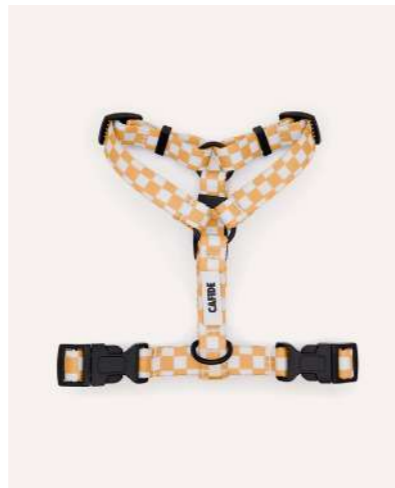

JUNO — Peach Orange

- S HAR0523S13
- M HAR0523M13
- L HAR0523L13

Details:
RECYCLED PLASTIC BOTTLES USED
MADE IN EUROPE