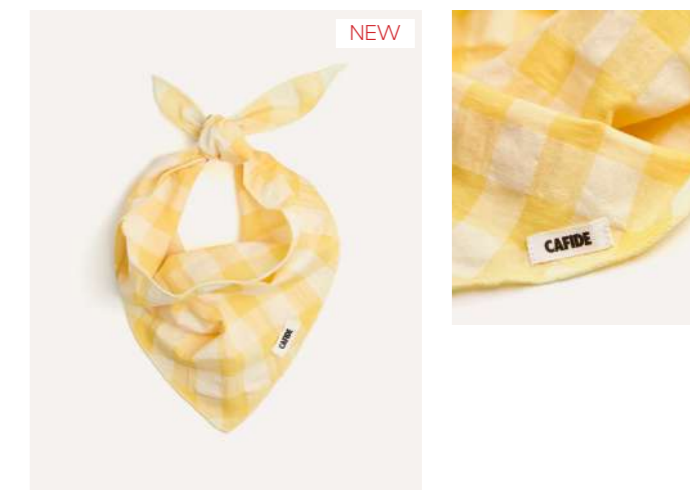

Nata Bandanas

Dog bandana made of soft cotton. It is the perfect accessory for your pet that you can combine with a matching collar or leash.

NATA — Baby Blue Plumeti **NEW**

S: BAN2226S26
M: BAN2226M26
L: BAN2226L26
XL: BAN2226XL26

Details:
HANDMADE
MADE IN EUROPE

NATA — Coral and White Broderie Anglaise **NEW**

S: BAN2226S59
M: BAN2226M59
L: BAN2226L59
XL: BAN2226XL59

Details:
HANDMADE
MADE IN EUROPE

NATA — Coral and Lilac Vichy Cotton **NEW**

S: BAN2226S17
M: BAN2226M17
L: BAN2226L17
XL: BAN2226XL17

Details:
HANDMADE
MADE IN EUROPE

NATA — Yellow Vichy Cotton **NEW**

S: BAN2226S31
M: BAN2226M31
L: BAN2226L31
XL: BAN2226XL31

Details:
HANDMADE
MADE IN EUROPE