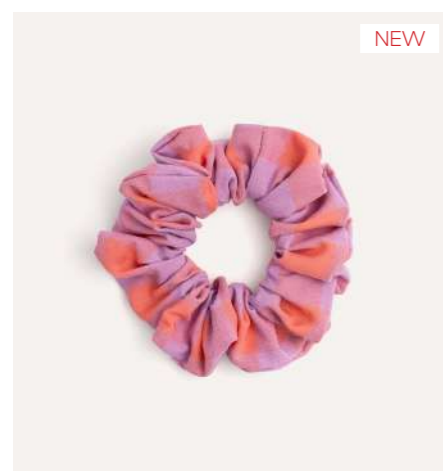

ACCESSORIES OTHERS

Some of our best accessories like scrunchies for a matching outfit, brushes or poop bags.

NOA SCRUNCHIES

Chouchou / Coletero /
Haargummi

Fabric:
- 100% Cotton
- Weight: 168gr/m²

Origin of the Workshop:
Spain