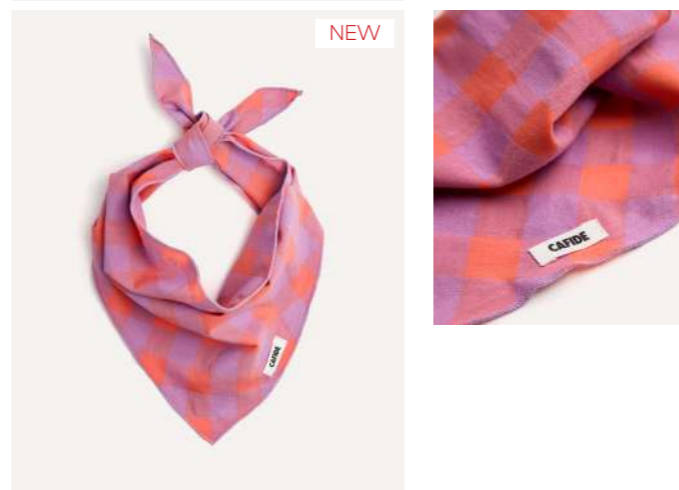

NATA — Coral and Lilac Vichy Cotton **NEW**

S: BAN2226S17
M: BAN2226M17
L: BAN2226L17
XL: BAN2226XL17

Details:
HANDMADE
MADE IN EUROPE

NATA — Yellow Vichy Cotton **NEW**

S: BAN2226S31
M: BAN2226M31
L: BAN2226L31
XL: BAN2226XL31

Details:
HANDMADE
MADE IN EUROPE