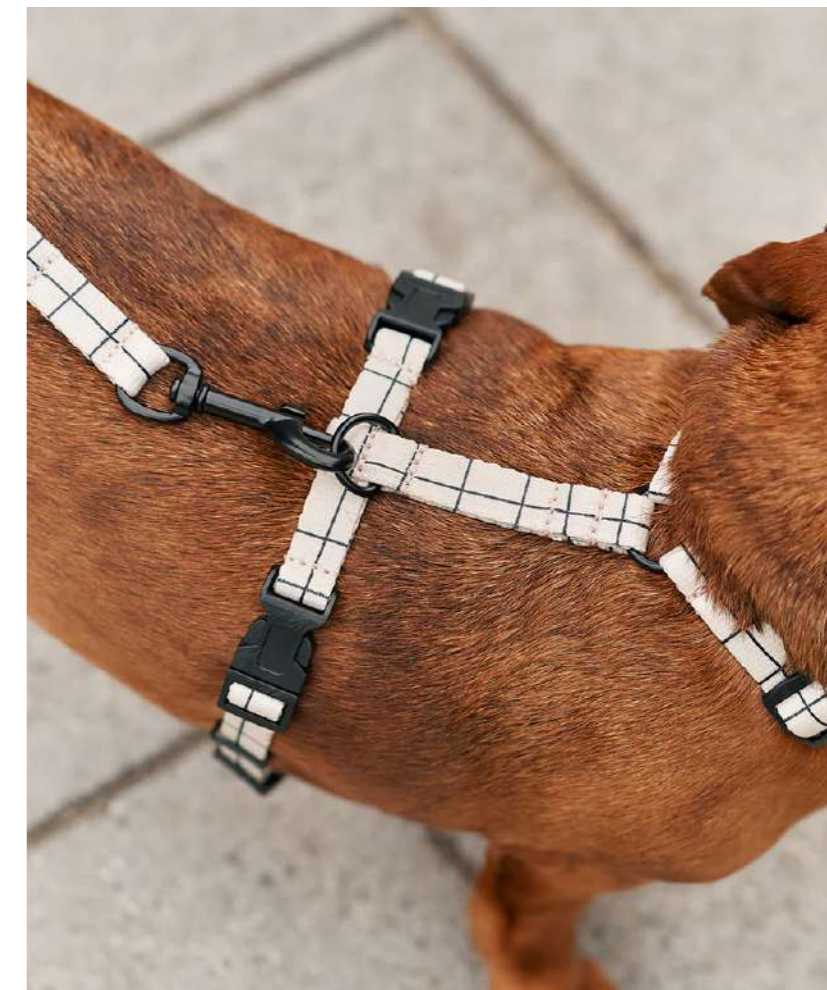

Juno Harness

Easy-to-clean dog harness made from recycled bottle fabric in Europe. Lightweight and adjustable thanks to its sturdy plastic fittings.

JUNO — Vichy Blue

- S HAR0523S26
- M HAR0523M26
- L HAR0523L26

Details:
RECYCLED PLASTIC BOTTLES USED
MADE IN EUROPE