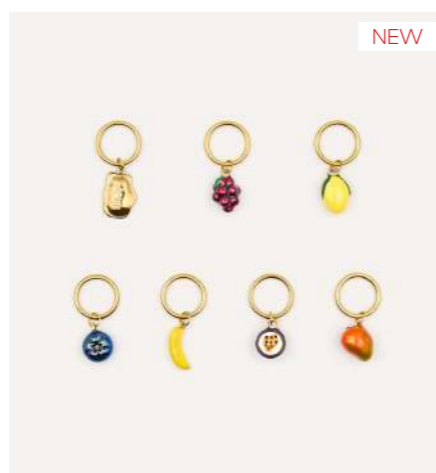

ACCESSORIES JEWELS

Handcrafted necklace inspired by the summer world, featuring corals, fruits, and irregular organic-stem pearls and a set that includes 7 summer-inspired charms that add a fun and unique touch.

SIRA NECKLACES

Collier / Collar / Halskette

SIRA CHARMS

Charms / Charms / Charms

Material:

- Glass pearl, alloy buckle, steel wire, and gold-plated stainless steel charms.
- Glass beads, alloy buckle, steel wire, and gold-plated stainless steel charms.
- Wooden beads, alloy buckle, steel wire, and gold-plated stainless steel charms.

Workshop Origin:
PRC

Material:

- Stainless steel.
- Gold-plated on some models.
- Paint drip technique on selected models.

Workshop origin:
PRC