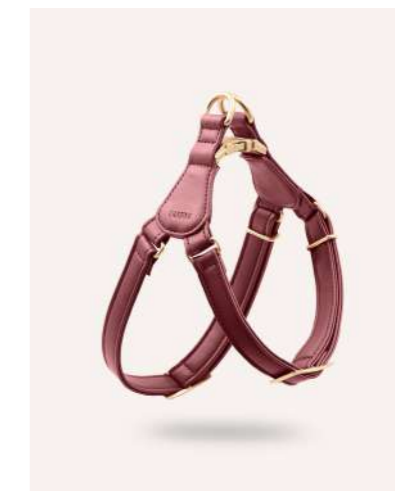

Jala Harness

Dog harness handcrafted in Europe from Lignify® vegan leather, featuring soft inner padding for added comfort. Designed with a secure zamak closure (a metal alloy stronger than steel) and an easy magnetic fastening system. Avoid animal leather products with this innovative alternative made from lignin-based vegan leather — a natural by-product of the paper industry, which generates over 100 million tonnes of waste each year.