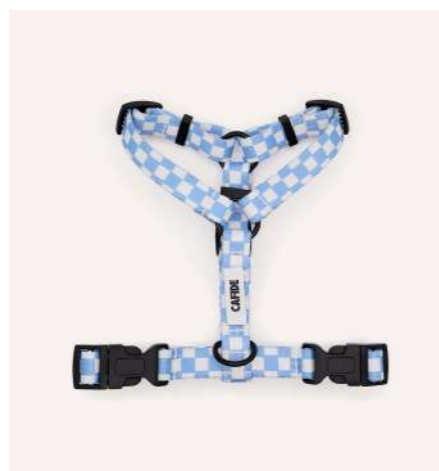

JUNO HARNESSSES

Harnais / Arneses / Hundegeschrir

Materials:
- PET fabric Recycled from bottles.

Details:
- Recycled PET tape with 1600Kg resistance.
- Thickness of 2mm
- High resistance buckle and rings made of POM plastic.

Workshop origin:
Poland