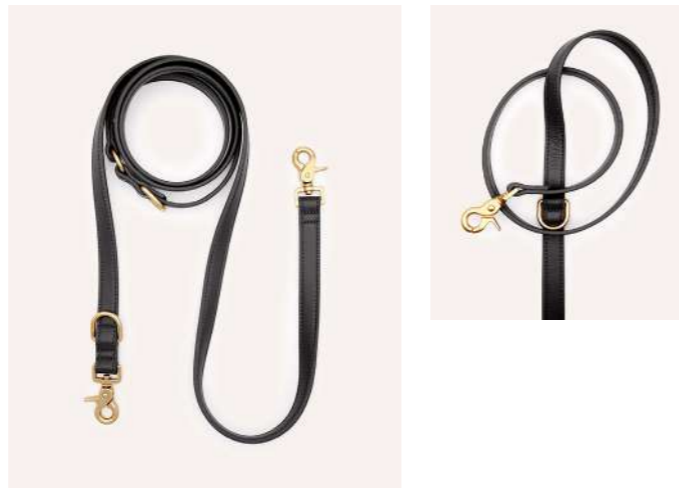

JALA — Black

LEA0624L01

Details:
VEGAN LEATHER
MADE IN EUROPE

JALA — Burgundy

LEA0625L51

Details:
VEGAN LEATHER
MADE IN EUROPE