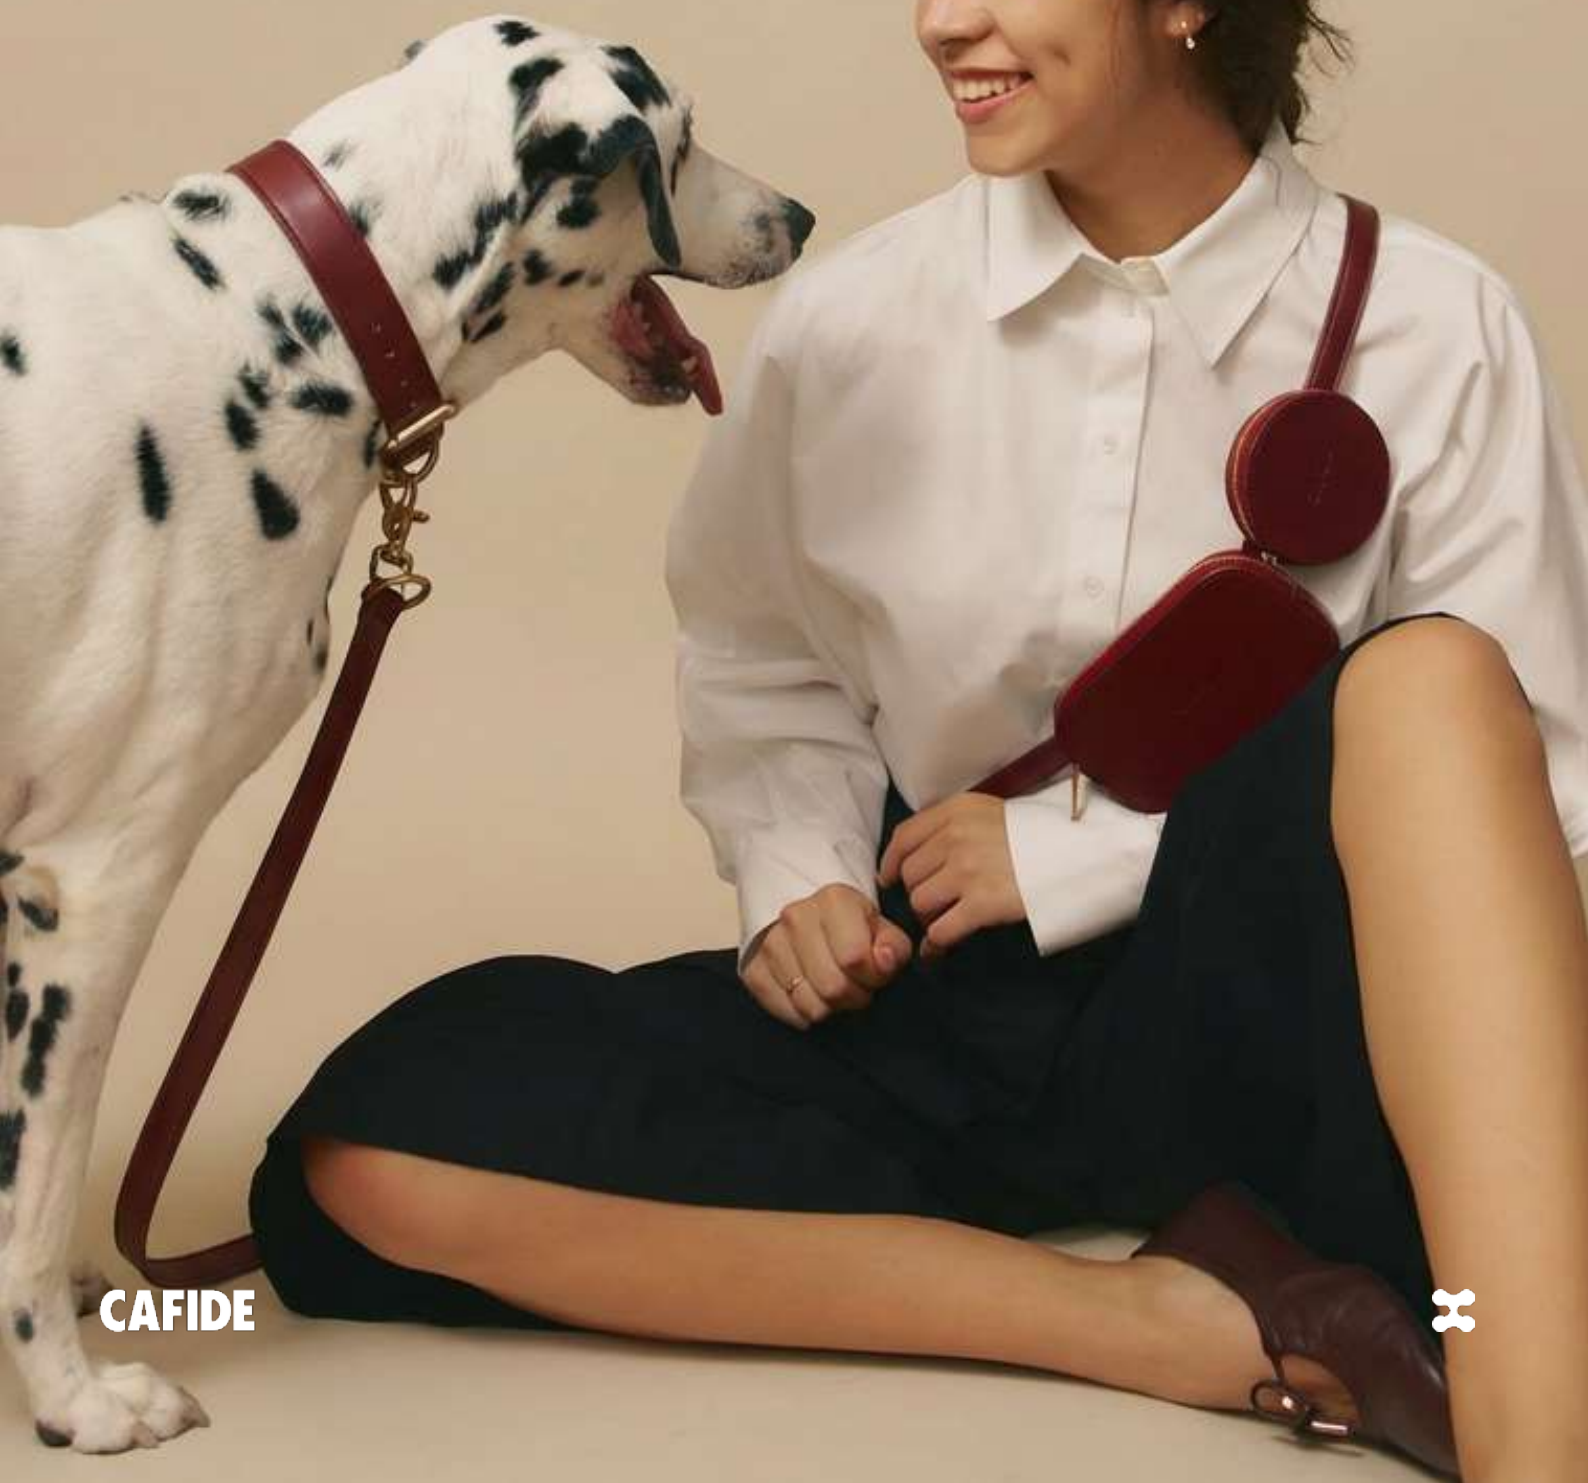

CAFIDE Catalogue

ALL SEASONS PRODUCTS

2026

CAFIDE

Welcome to CAFIDE

We were born in Barcelona in 2021 with the purpose to improve the life of animals on the planet by making sustainable, quality and designed products. All our products are designed with purpose in our studio in Barcelona.

more than a brand,
a commitment to
design, quality
& life for your pets

INDEX:

1 BEDS	4
2 WALK	54
3 ACCESSORIES	96
GET IN TOUCH	126