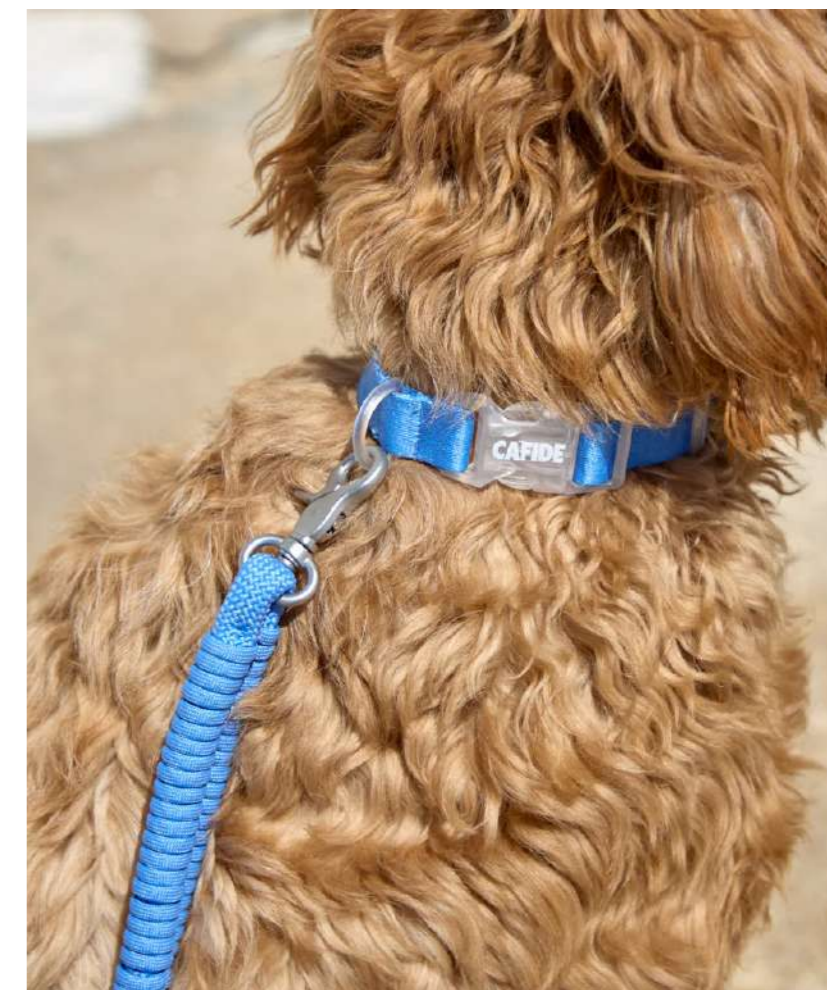

ONA — Blue

- XXS neck 17-21cm: COL0725XXS26
- XS neck 20-30cm: COL0725XS26
- S neck 23-35cm: COL0725S26
- M neck 27-45cm: COL0725M26
- L neck 34-60cm: COL0725L26

Details:
OEKO-TEX®
MADE IN EUROPE