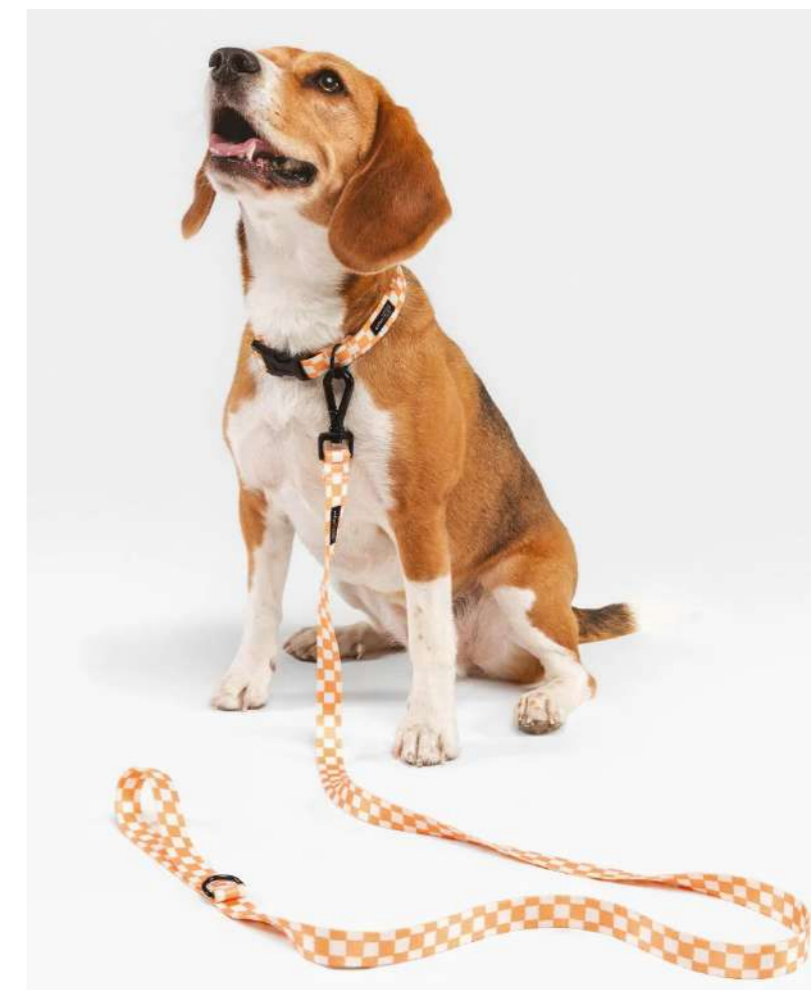

Details:
RECYCLED PLASTIC BOTTLES USED
MADE IN EUROPE

Juno Leash Multiposition

Easy-to-clean dog leash made from recycled bottle fabric in Europe. It has a steel carabiner with safety lock and ring for hanging the bag holder.