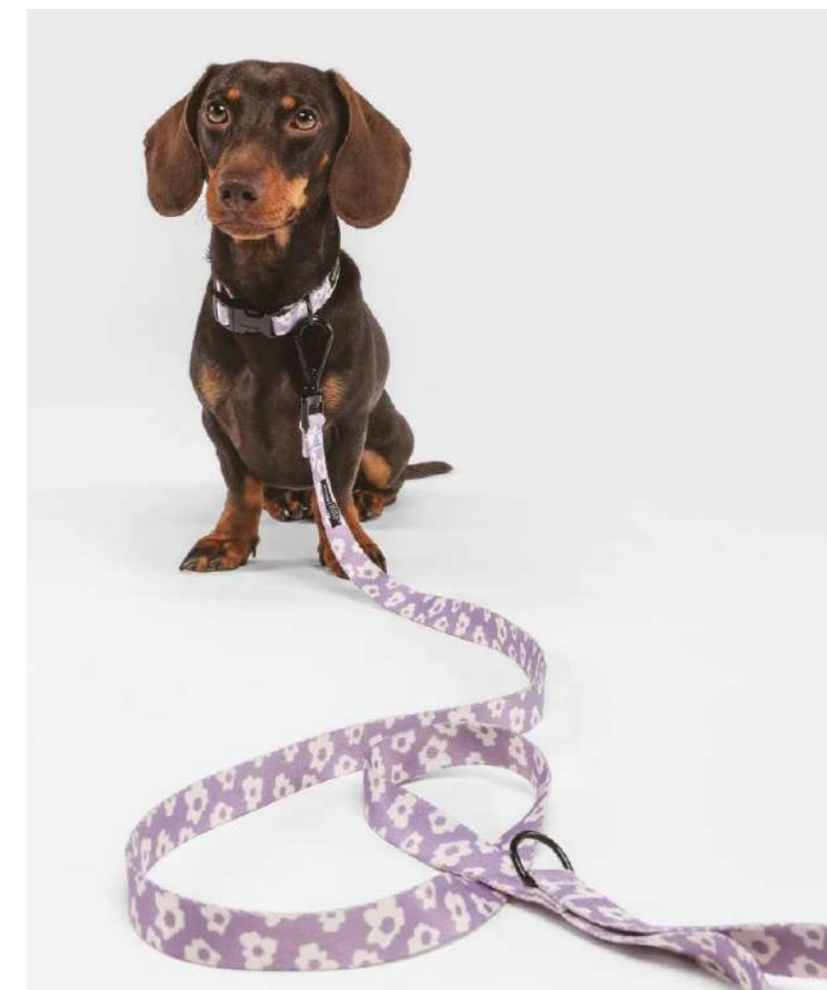

XS neck 20-30cm: COL0523XS23

S neck 23-35cm: COL0523S23

M neck 27-45cm: COL0523M23

L neck 34-60cm: COL0523L23

Details:

RECYCLED PLASTIC BOTTLES USED
MADE IN EUROPE

Juno Harness

Easy-to-clean dog harness made from recycled bottle fabric in Europe. Lightweight and adjustable thanks to its sturdy plastic fittings.