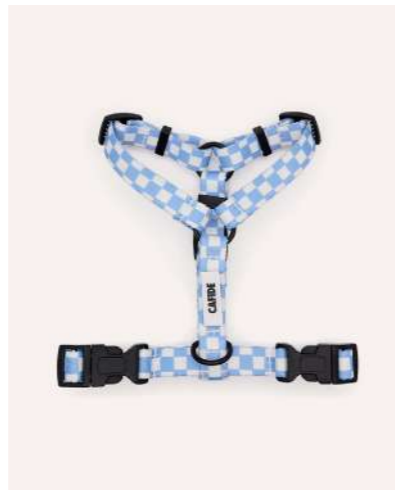

Juno Harness

Easy-to-clean dog harness made from recycled bottle fabric in Europe. Lightweight and adjustable thanks to its sturdy plastic fittings.

JUNO — Vichy Blue

- S HAR0523S26
- M HAR0523M26
- L HAR0523L26

Details:
RECYCLED PLASTIC BOTTLES USED
MADE IN EUROPE