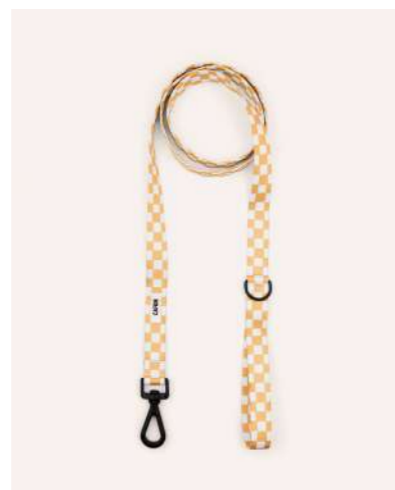

JUNO — Peach Orange

LEA0523M13

Details:
RECYCLED PLASTIC BOTTLES USED
MADE IN EUROPE