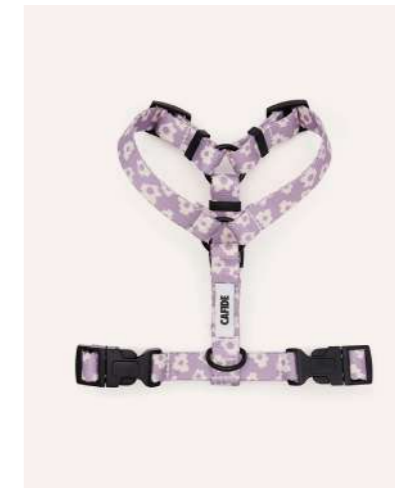

Juno Leash 1,2m

Easy-to-clean dog leash made from recycled bottle fabric in Europe. It has a steel carabiner with safety lock and ring for hanging the bag holder.

JUNO — Vichy Blue

LEA0523M26

Details:
RECYCLED PLASTIC BOTTLES USED
MADE IN EUROPE