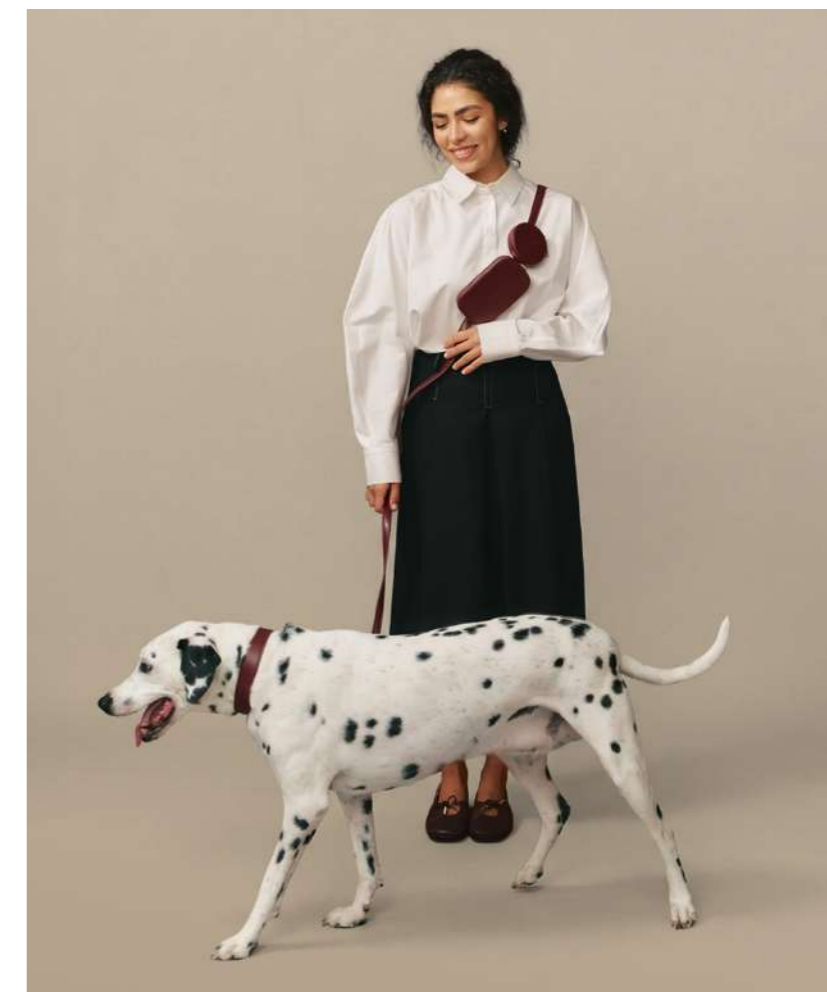

Jala Leash Multiposition

Dog leash handmade in Europe from Lignify® vegan leather. Product with a zamak safety clasp (a metal alloy that is more resistant than steel) with which you can achieve different lengths and walking methods with its two carabiners. From carrying two dogs at the same time to getting a hands-free walking leash. Avoid products made from animal leather with this alternative made from vegan leather based on Lignin, a waste product from the paper industry that generates 100,000,000 tons of waste per year.

JALA — Brown

LEA0624L09

Details:
VEGAN LEATHER
MADE IN EUROPE

JALA — Beige

LEA0624L12

Details:
VEGAN LEATHER
MADE IN EUROPE

JALA — Black

LEA0624L01

Details:
VEGAN LEATHER
MADE IN EUROPE

JALA — Burgundy

LEA0625L51

Details:
VEGAN LEATHER
MADE IN EUROPE