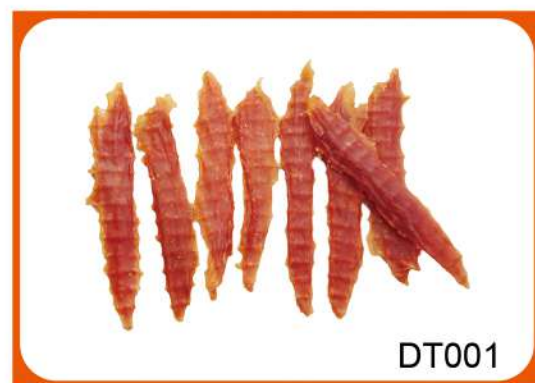

Chicken & Yolk mini Bones

Beef Mini Bones

Treats made with love

petideal
欢动

DT001

Duck Breast Jerky

DT002

Chicken Breast Jerky