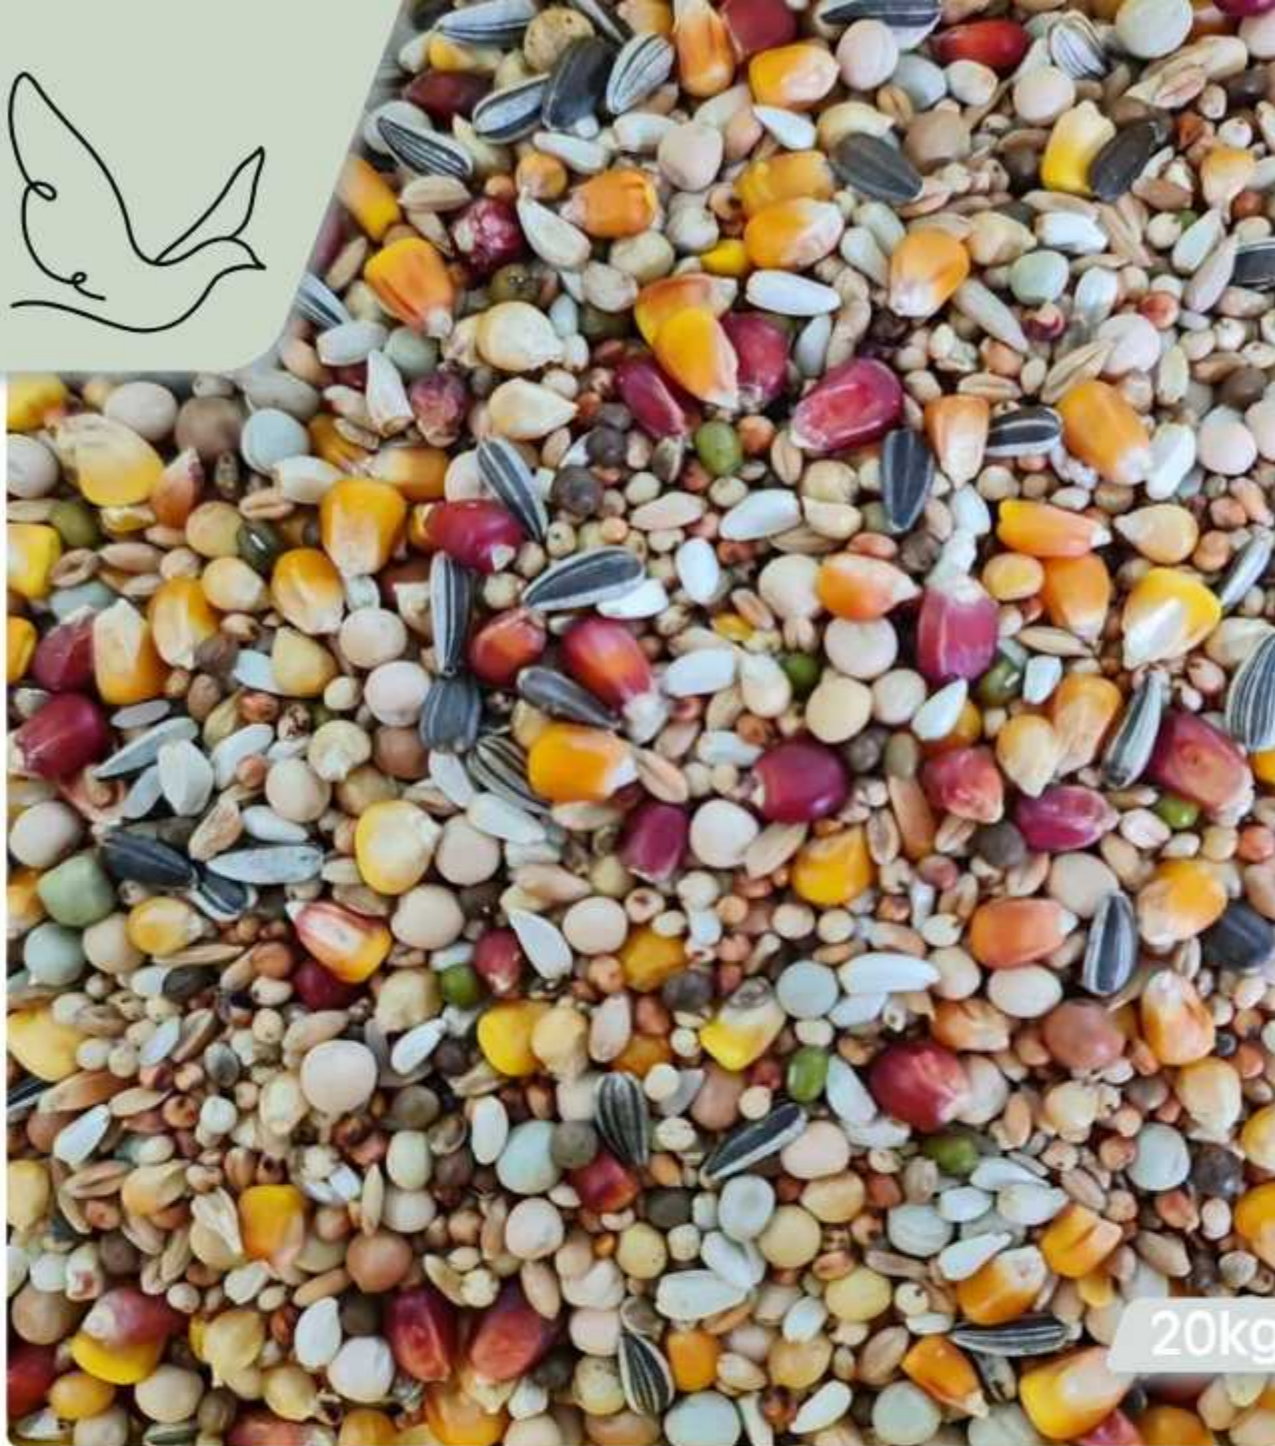

RACING SPECIAL

- Premium mixture formulated for Racing pigeons with quality selected seeds.
- Complete nutrition to meet the energy requirements of the pigeons during training period and races.
- Enriched with Mung Beans, Hempseed, Red Corn, Soya seed etc.
- Formulated with the special technical knowledge of Veterinaries & Breeders according to EU regulations.
- Ingredients: Corn, Red Corn, White Sorghum, Green Peas, Yellow Peas, Red Sorghum, Wheat, Safflower, Maple Peas, Vetches, Barley, Soya Seed, Mung Beans, Hempseed, Yellow Millet, Striped Sunflower, Black Sunflower, Paddy Rice, Rice, Rapeseed.
- Crude Proteins % : 16.1, Crude Fats % : 6.7, Fibers % : 5.1

RACING SPECIAL DERWA

- A Premium mixture formulated by the Belgium Super Champion Breeder mr. ALBERT DERWA for Racing pigeons with quality selected seeds.
- Complete nutrition to meet the energy requirements of the pigeons during training period and races.
- Enriched with Mung Beans, Hempseed, Red Corn, Soya seed, Extra Safflower, Sunflower kernels etc.
- Formulated with the special technical knowledge of Veterinaries & Breeders according to EU regulations.
- Ingredients: Corn, Safflower, Wheat, White Sorghum, Red Sorghum, Red Corn, Vetches, Maple Peas, Yellow Peas, Paddy Rice, Black Sunflower Kernels, Soya Seed, Green Peas, Mung Beans, Red Millet, Yellow Millet, Rice, Hempseed.
- Crude Proteins % : 15.3, Crude Fats % : 9.1, Fibers % : 6.9