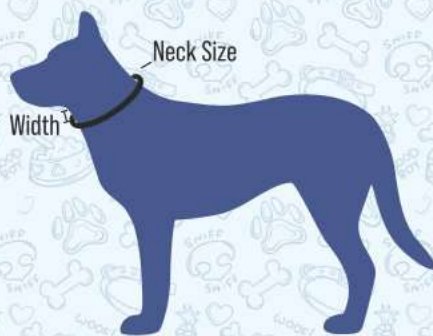

Final Dispatch

DOG COLLAR

Super Strong

Quick to fit

Soft touch

D-Rings

Reflective

Size	Length (in)	Width (in)
XS	8 - 12"	3/8"
S	10 - 16"	5/8"
M	14 - 20"	3/4"
L	16 - 24"	1"