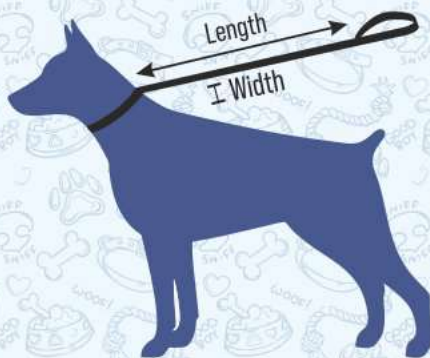

ROPE LEASH

Super Strong

Quick to fit

Soft touch

Reflective

Size	Pet Weight (lbs)	Length (ft)	Width (in)
XS	Up to 15 lbs	6 ft	1/4"
S	Up to 35 lbs	6 ft	5/16"
M	Up to 50 lbs	4 ft	3/8"
M	Up to 50 lbs	6 ft	3/8"
L	Up to 80 lbs	4 ft	5/8"
L	Up to 80 lbs	6 ft	5/8"

KEY FEATURES :

- Easy to fit and provides the best control for a hard pulling dog
- Reflective stitching provides safety and security for daily walks
- Comfort grip handle for a secure and strain-free hold
- Reflective webbing for night safety