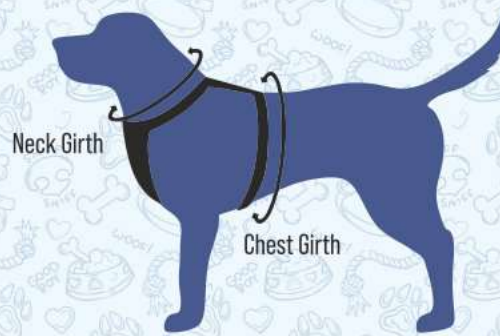

KEY FEATURES :

- Easy to fit and provides the best control for a hard pulling dog
- Reflective stitching provides safety and security for daily walks
- Stylish and modern design to suit every pet's personality
- Reflective webbing for night safety

DOG HARNESS

Super Strong

Quick to fit

Soft touch

D-Rings

Reflective

Size	Pet Weight (lbs)	Width (in)	Collar Size (in)	Chest Size (in)
XS	11.0-37.5 lbs	3/5"	12.6"-18.9"	15.7"-20.5"
S	37.5-70.5 lbs	4/5"	15.8"-24.8"	20.0"-26.0"
M	70.5-90 lbs	1"	18.1"-27.6"	22.0"-28.7"
L	above 90 lbs	1"	20.9"-32.3"	28.0"-37.4"

KEY FEATURES :

- Chest Support that will form to the dog's chest for a custom fit
- Easy to fit and provides the best control for a hard pulling dog
- Reflective stitching and rust proof D-ring provides safety and security for daily walks
- Includes a detachable, swivelling car restraint
- Reflective webbing for night safety