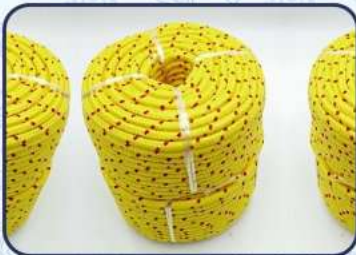

PP Braided Rope