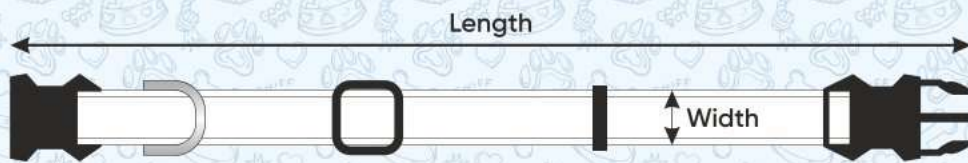

Final Dispatch

DOG COLLAR

Super Strong

Quick to fit

Soft touch

D-Rings

Reflective

Size	Length (in)	Width (in)
XS	8 - 12"	3/8"
S	10 - 16"	5/8"
M	14 - 20"	3/4"
L	16 - 24"	1"