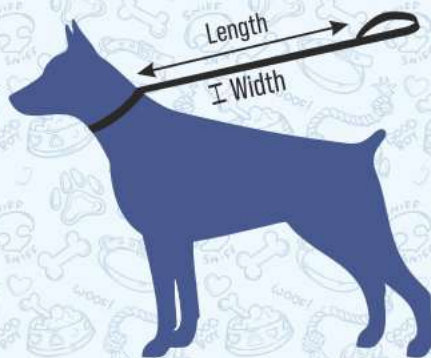

DOG LEASH

Super Strong

Quick to fit

Soft touch

Reflective

Size	Pet Weight (lbs)	Length (ft)	Width (in)
XS	Up to 15 lbs	6 ft	3/8"
S	Up to 35 lbs	6 ft	5/8"
M	Up to 50 lbs	4 ft	3/4"
M	Up to 50 lbs	6 ft	3/4"
L	Up to 80 lbs	4 ft	1"
L	Up to 80 lbs	6 ft	1"

KEY FEATURES :

- Easy to fit and provides the best control for a hard pulling dog
- Reflective stitching provides safety and security for daily walks
- Stylish and modern design to suit every pet's personality
- Reflective webbing for night safety

DOG HARNESS

Super Strong

Quick to fit

Soft touch

D-Rings

Reflective

Size	Pet Weight (lbs)	Width (in)	Collar Size (in)	Chest Size (in)
XS	11.0-37.5 lbs	3/5"	12.6"-18.9"	15.7"-20.5"
S	37.5-70.5 lbs	4/5"	15.8"-24.8"	20.0"-26.0"
M	70.5-90 lbs	1"	18.1"-27.6"	22.0"-28.7"
L	above 90 lbs	1"	20.9"-32.3"	28.0"-37.4"