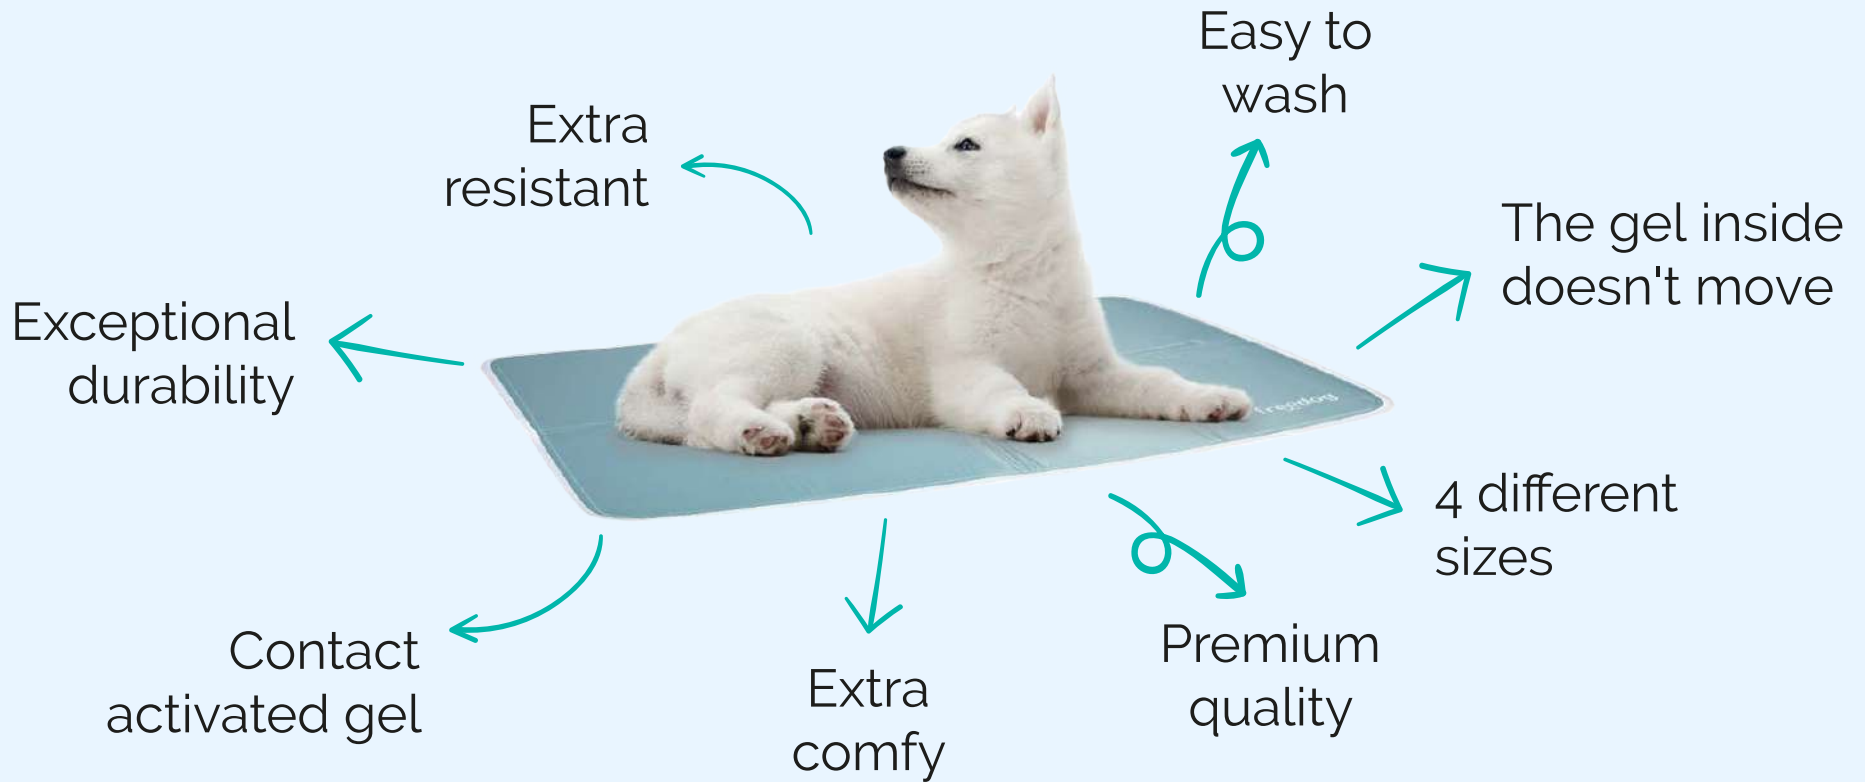

Cool Bed Premium

New in