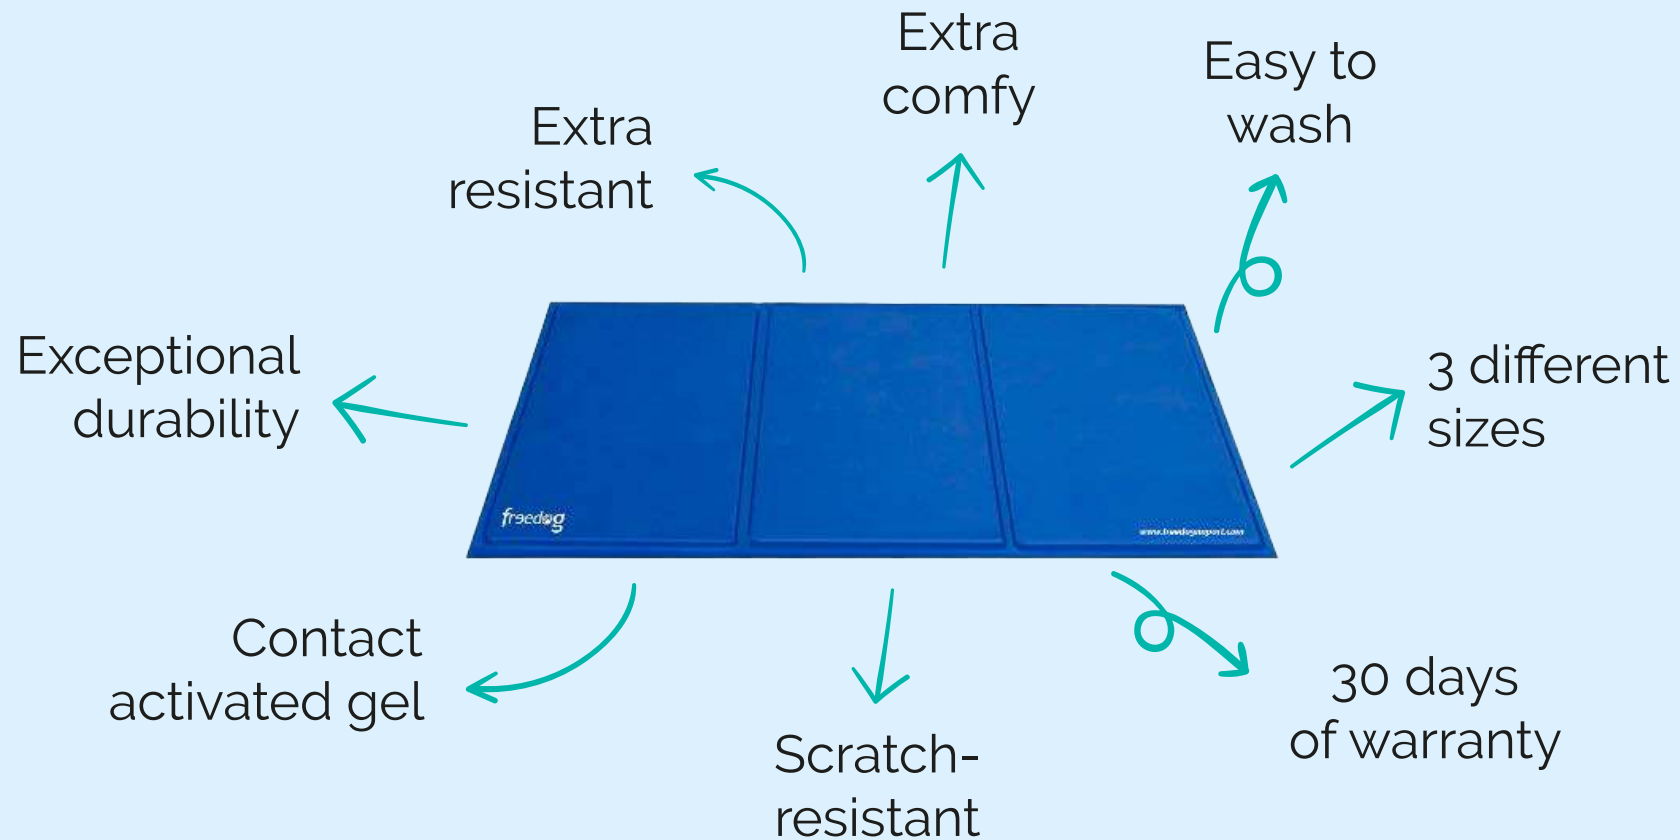

Cool Bed Antiscratch

Antiscratch

Anti-Scratch Cool Bed AZUL 50 x 40cm (foam)
(30 days warranty)

50 x 40 cm | Ref: 030070399
EAN: 8429083046422

65 x 50 cm | Ref: 030070499
EAN: 8429083046439

110 x 70 cm | Ref: 030070699
EAN: 8429083046453