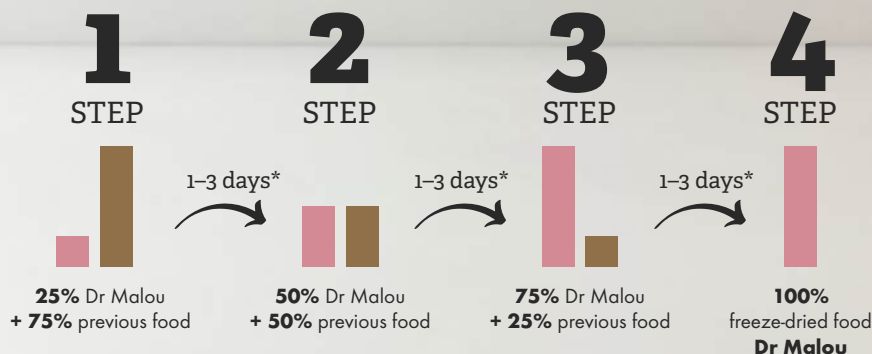

How to introduce freeze-dried food?

To ensure the diet change is safe and well-tolerated by your pet, **Dr Malou** food should be **introduced gradually**.

A sudden change in food can cause gastrointestinal problems. Gradually mixing foods **facilitates the adaptation** of the digestive system to a new type of food.

* For animals with sensitive digestive systems, each stage can be extended by 1-2 days.